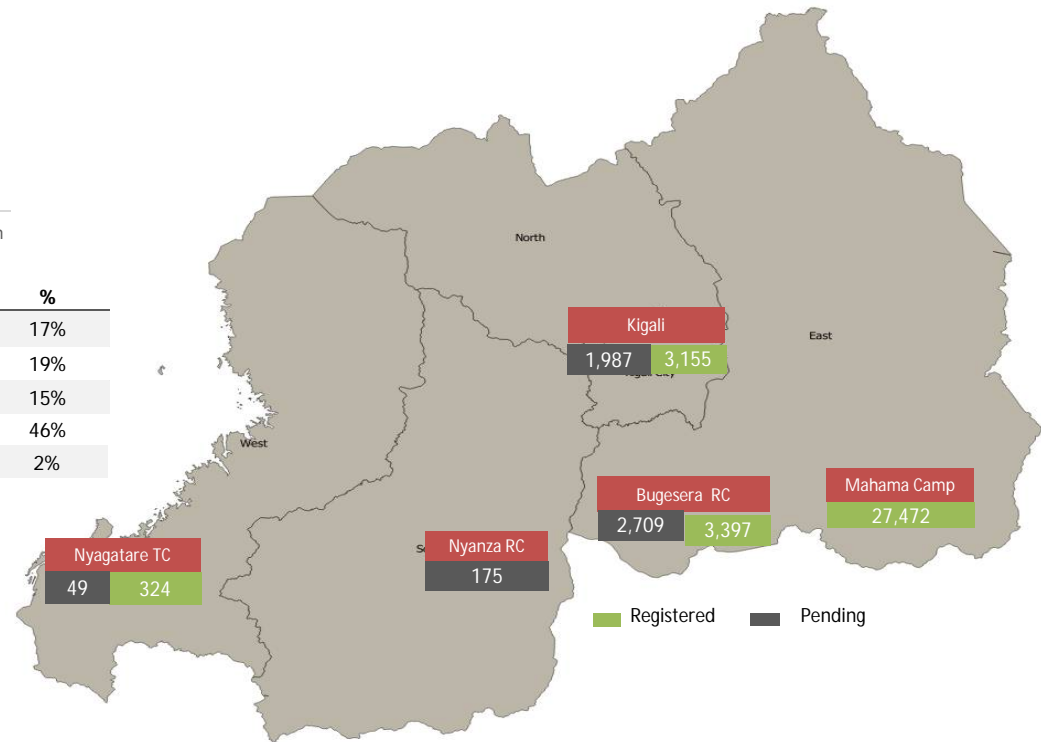

Daily Statistics

Registered on 22 June 2015

Kigali	695
Mahama	171
Nyagatare	-
Total	866

Camp / Reception Centre Population

Bugesera*	6,106	1,975
Nyanza*	175	63
Nyagatare**	373	146
Mahama**	27,472	10,739
Kigali	5,142	2,056
Total	39,268	14,979

39,268	Total
34,348	Registered
4,920	Pending

Nyanza Arrivals : 1 Rusizi Arrivals: 24 Mahama Arrivals: 161

Area of Origin

Bubanza	104
Bujumbura	5736
Mwaro	346
Cibitoke	259
Karuzi	630
Kayanza	347
Kirundo	20,823
Muyinga	2,434
Ngozi	1206
Others	2,463
Total	34,348

Age Cohort

Age Cohort	Female	Male	Total	%
0 - 4 years	2,928	3,062	5,990	17%
5 - 11 years	3,266	3,311	6,577	19%
12 - 17 years	2,614	2,691	5,305	15%
18 - 59 years	8,297	7,523	15,820	46%
60 + years	450	206	656	2%
Total	17,555	16,793	34,348	

*Source: MIDIMAR Camp Manager

** Figures represent where individuals were registered but not necessarily their current physical location.
Statistics can be downloaded daily from <http://data.unhcr.org/drc/country.php?id=182>