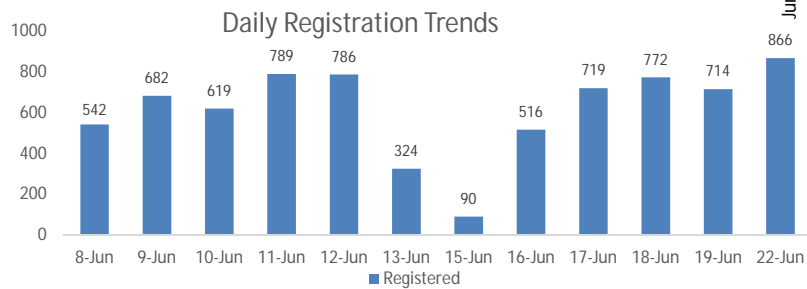

Daily Statistics

Registered on 22 June 2015

Kigali	695
Mahama	171
Nyagatare	-
Total	866

Camp / Reception Centre Population

Bugesera*	6,106	1,975
Nyanza*	175	63
Nyagatare**	373	146
Mahama**	27,472	10,739
Kigali	5,142	2,056
Total	39,268	14,979

39,268	Total
34,348	Registered
4,920	Pending

Nyanza Arrivals : 1 Rusizi Arrivals: 24 Mahama Arrivals: 161

Area of Origin

Bubanza	104
Bujumbura	5736
Mwaro	346
Cibitoke	259
Karuzi	630
Kayanza	347
Kirundo	20,823
Muyinga	2,434
Ngozi	1206
Others	2,463
Total	34,348

Age Cohort

Age Cohort	Female	Male	Total	%
0 - 4 years	2,928	3,062	5,990	17%
5 - 11 years	3,266	3,311	6,577	19%
12 - 17 years	2,614	2,691	5,305	15%
18 - 59 years	8,297	7,523	15,820	46%
60 + years	450	206	656	2%
Total	17,555	16,793	34,348	