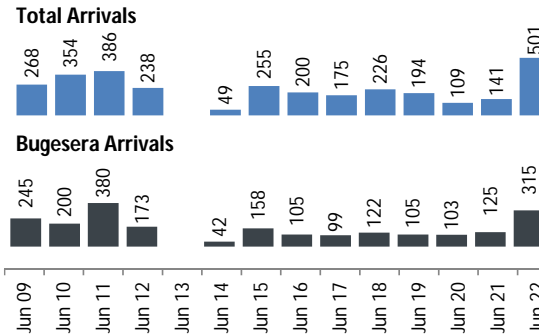

Daily Statistics

Registered on 22 June 2015

Kigali	695
Mahama	171
Nyagatare	-
Total	866

Camp / Reception Centre Population

Bugesera*	6,106	1,975
Nyanza*	175	63
Nyagatare**	373	146
Mahama**	27,472	10,739
Kigali	5,142	2,056
Total	39,268	14,979

39,268	Total
34,348	Registered
4,920	Pending

Nyanza Arrivals : 1 Rusizi Arrivals: 24 Mahama Arrivals: 161

Area of Origin

Bubanza	104
Bujumbura	5736
Mwaro	346
Cibitoke	259
Karuzi	630
Kayanza	347
Kirundo	20,823
Muyinga	2,434
Ngozi	1206
Others	2,463
Total	34,348

Age Cohort

Age Cohort	Female	Male	Total	%
0 - 4 years	2,928	3,062	5,990	17%
5 - 11 years	3,266	3,311	6,577	19%
12 - 17 years	2,614	2,691	5,305	15%
18 - 59 years	8,297	7,523	15,820	46%
60 + years	450	206	656	2%
Total	17,555	16,793	34,348	