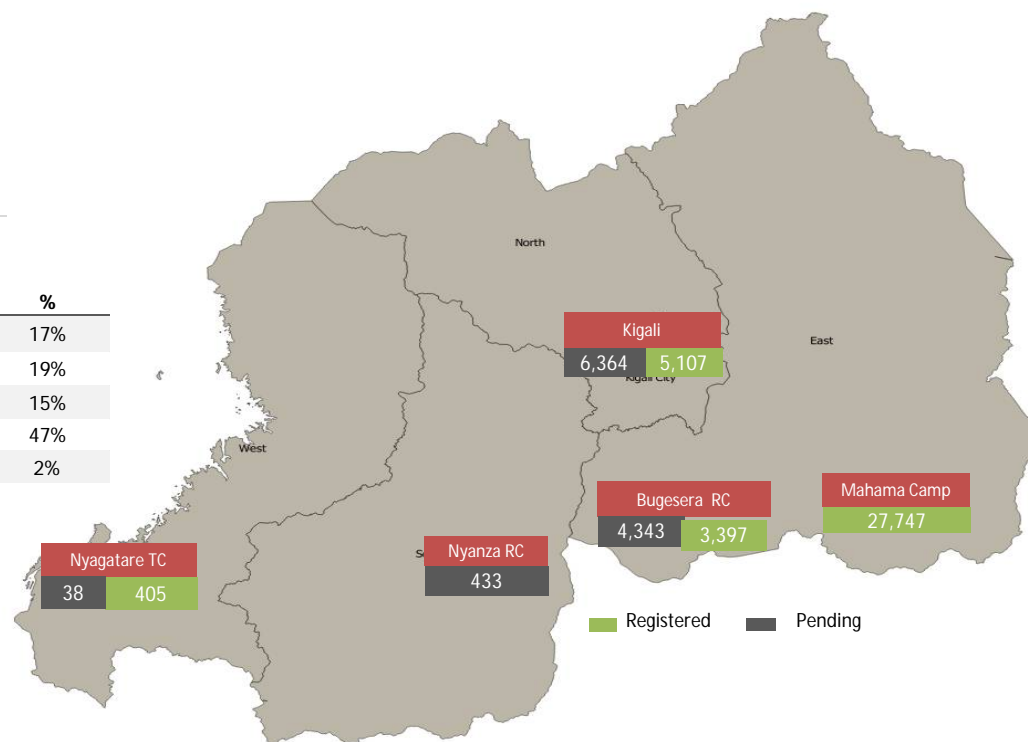

Daily Statistics

Registered on 25 June 2015

Kigali	721
Mahama	122
Nyagatare	35
Total	878

Camp / Reception Centre Population

Bugesera*	7,740	4,335
Nyanza*	433	127
Nyagatare**	443	186
Mahama**	27,747	11,369
Kigali	11,471	3,112
Total	47,834	19,129

47,918 **Total**

36,656 Registered

11,262 Pending

Nyanza Arrivals : 57 Rusizi Arrivals: 25 Mahama Arrivals: 127
84 individuals pending transportation from districts to reception centers.

Area of Origin

Bubanza	107
Bujumbura	7,358
Mwaro	346
Cibitoke	288
Karuzi	636
Kayanza	368
Kirundo	21,059
Muyinga	2,447
Ngozi	1,316
Others	2,731
Total	36,656

Age Cohort

Age Cohort	Female	Male	Total	%
0 - 4 years	3,056	3,221	6,277	17%
5 - 11 years	3,477	3,527	7,004	19%
12 - 17 years	2,764	2,846	5,610	15%
18 - 59 years	9,083	7,997	17,080	47%
60 + years	472	213	685	2%
Total	18,852	17,804	36,656	

*Source: MIDIMAR Camp Manager

** Figures represent where individuals were registered but not necessarily their current physical location.

Statistics can be downloaded daily from <http://data.unhcr.org/drc/country.php?id=182>