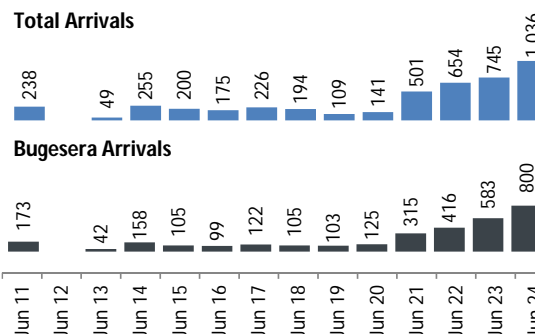

Daily Statistics

Registered on 25 June 2015

Kigali	721
Mahama	122
Nyagatare	35
Total	878

Camp / Reception Centre Population

Bugesera*	7,740	4,335
Nyanza*	433	127
Nyagatare**	443	186
Mahama**	27,747	11,369
Kigali	11,471	3,112
Total	47,834	19,129

47,918 **Total**

36,656 Registered

11,262 Pending

Nyanza Arrivals : 57 Rusizi Arrivals: 25 Mahama Arrivals: 127
84 individuals pending transportation from districts to reception centers.

Area of Origin

Bubanza	107
Bujumbura	7,358
Mwaro	346
Cibitoke	288
Karuzi	636
Kayanza	368
Kirundo	21,059
Muyinga	2,447
Ngozi	1,316
Others	2,731
Total	36,656

Age Cohort

Age Cohort	Female	Male	Total	%
0 - 4 years	3,056	3,221	6,277	17%
5 - 11 years	3,477	3,527	7,004	19%
12 - 17 years	2,764	2,846	5,610	15%
18 - 59 years	9,083	7,997	17,080	47%
60 + years	472	213	685	2%
Total	18,852	17,804	36,656	