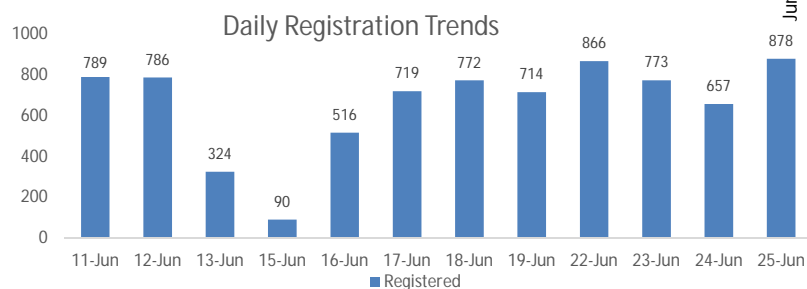

Daily Statistics

Registered on 25 June 2015

Kigali	721
Mahama	122
Nyagatare	35
Total	878

Camp / Reception Centre Population

Bugesera*	7,740	4,335
Nyanza*	433	127
Nyagatare**	443	186
Mahama**	27,747	11,369
Kigali	11,471	3,112
Total	47,834	19,129

47,918 **Total**

36,656 Registered

11,262 Pending

Nyanza Arrivals : 57 Rusizi Arrivals: 25 Mahama Arrivals: 127
84 individuals pending transportation from districts to reception centers.

Area of Origin

Bubanza	107
Bujumbura	7,358
Mwaro	346
Cibitoke	288
Karuzi	636
Kayanza	368
Kirundo	21,059
Muyinga	2,447
Ngozi	1,316
Others	2,731
Total	36,656

Age Cohort

Age Cohort	Female	Male	Total	%
0 - 4 years	3,056	3,221	6,277	17%
5 - 11 years	3,477	3,527	7,004	19%
12 - 17 years	2,764	2,846	5,610	15%
18 - 59 years	9,083	7,997	17,080	47%
60 + years	472	213	685	2%
Total	18,852	17,804	36,656	