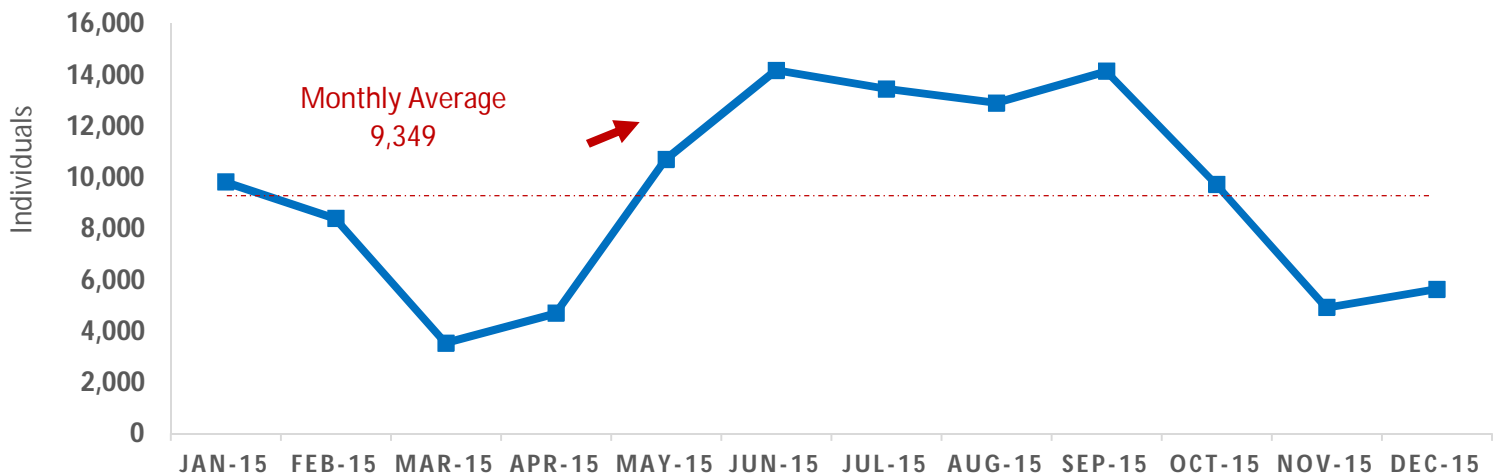

Uganda- Monthly Refugee Statistics Update [December 2015]

2015 Refugee Influx [January – December]

2015 Influx Trend

Total Refugee Population in Uganda

Refugees and Asylum Seekers

	Urban Refugee	Refugee in Settlements	Total
Refugees	50,397	425,790	477,187
Asylum-Seekers	22,647	13,132	35,779
Total	74,044	438,922	512,966

Asylum Seekers

Refugees

Urban Refugee

Refugee in Settlement

*Data as end of December 2015

Refugee Population per Location (Settlements)

Emergencies Trend