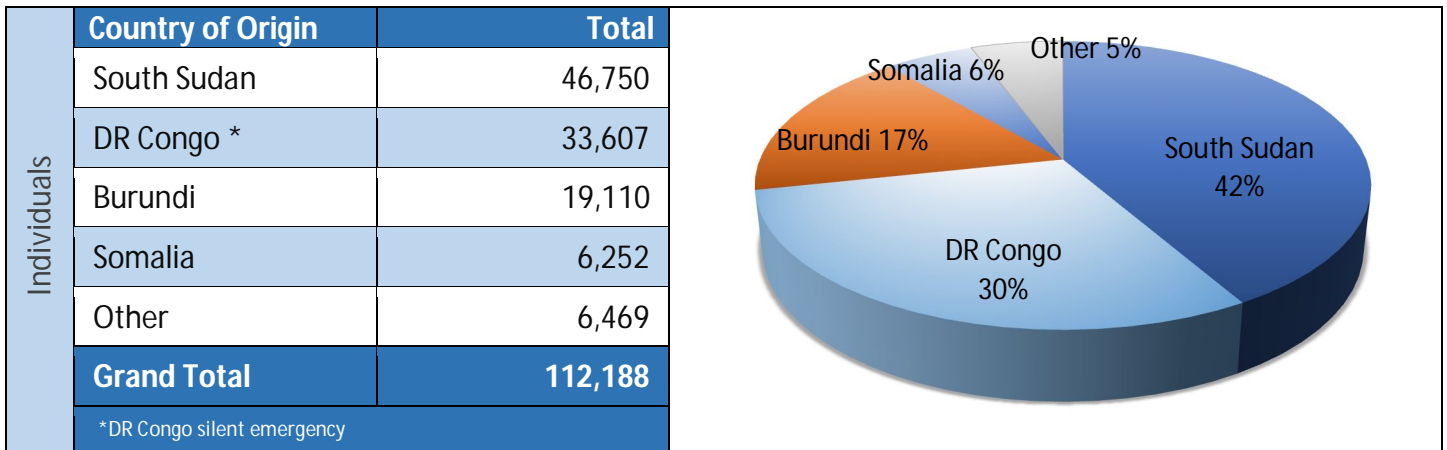

Uganda- Monthly Refugee Statistics Update [December 2015]

2015 Refugee Influx [January – December]

2015 Influx Trend

Total Refugee Population in Uganda

Refugees and Asylum Seekers

	Urban Refugee	Refugee in Settlements	Total
Refugees	50,397	425,790	477,187
Asylum-Seekers	22,647	13,132	35,779
Total	74,044	438,922	512,966

Asylum Seekers

Refugees

Urban Refugee

Refugee in Settlement

*Data as end of December 2015

Refugee Population per Location (Settlements)

Emergencies Trend