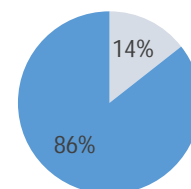

Uganda- Monthly Refugee Statistics Update [December 2015]

2015 Refugee Influx [January – December]

2015 Influx Trend

Total Refugee Population in Uganda

Refugees and Asylum Seekers

	Urban Refugee	Refugee in Settlements	Total
Refugees	50,397	425,790	477,187
Asylum-Seekers	22,647	13,132	35,779
Total	74,044	438,922	512,966

Asylum Seekers

Refugees

Urban Refugee

Refugee in Settlement

*Data as end of December 2015

Refugee Population per Location (Settlements)

Emergencies Trend