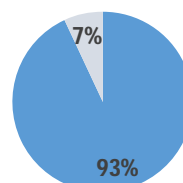

Uganda- Monthly Refugee Statistics Update [December 2015]

2015 Refugee Influx [January – December]

2015 Influx Trend

Total Refugee Population in Uganda

Refugees and Asylum Seekers

	Urban Refugee	Refugee in Settlements	Total
Refugees	50,397	425,790	477,187
Asylum-Seekers	22,647	13,132	35,779
Total	74,044	438,922	512,966

Asylum Seekers

Refugees

Urban Refugee

Refugee in Settlement

*Data as end of December 2015

Refugee Population per Location (Settlements)

Emergencies Trend