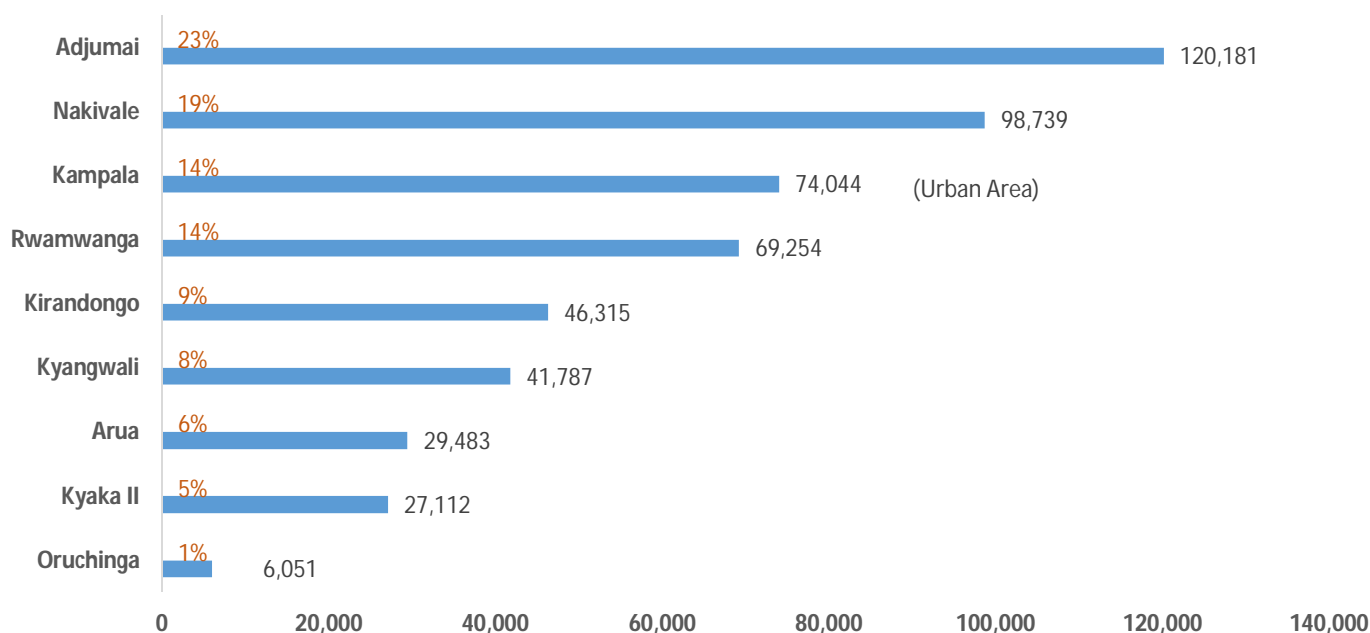

Uganda- Monthly Refugee Statistics Update [December 2015]

2015 Refugee Influx [January – December]

2015 Influx Trend

Total Refugee Population in Uganda

Refugees and Asylum Seekers

	Urban Refugee	Refugee in Settlements	Total
Refugees	50,397	425,790	477,187
Asylum-Seekers	22,647	13,132	35,779
Total	74,044	438,922	512,966

Asylum Seekers

Refugees

Urban Refugee

Refugee in Settlement

*Data as end of December 2015

Refugee Population per Location (Settlements)

Emergencies Trend