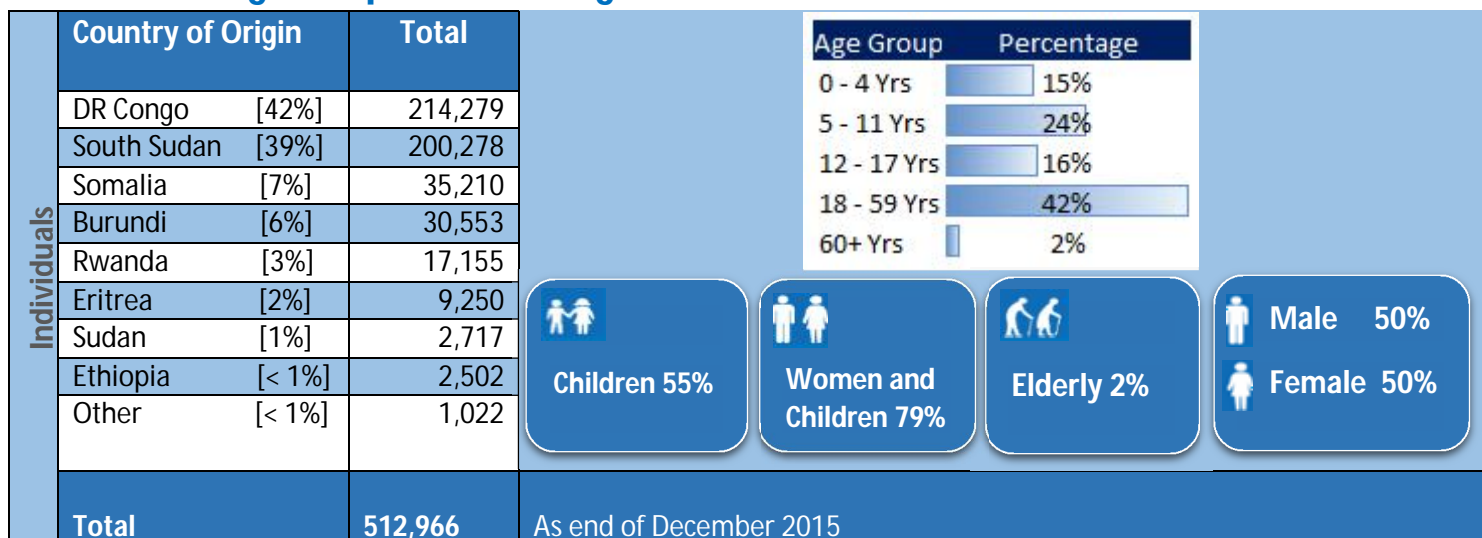

Uganda- Monthly Refugee Statistics Update [December 2015]

2015 Refugee Influx [January – December]

2015 Influx Trend

Total Refugee Population in Uganda

Refugees and Asylum Seekers

	Urban Refugee	Refugee in Settlements	Total
Refugees	50,397	425,790	477,187
Asylum-Seekers	22,647	13,132	35,779
Total	74,044	438,922	512,966

Asylum Seekers

Refugees

Urban Refugee

Refugee in Settlement

*Data as end of December 2015

Refugee Population per Location (Settlements)

Emergencies Trend