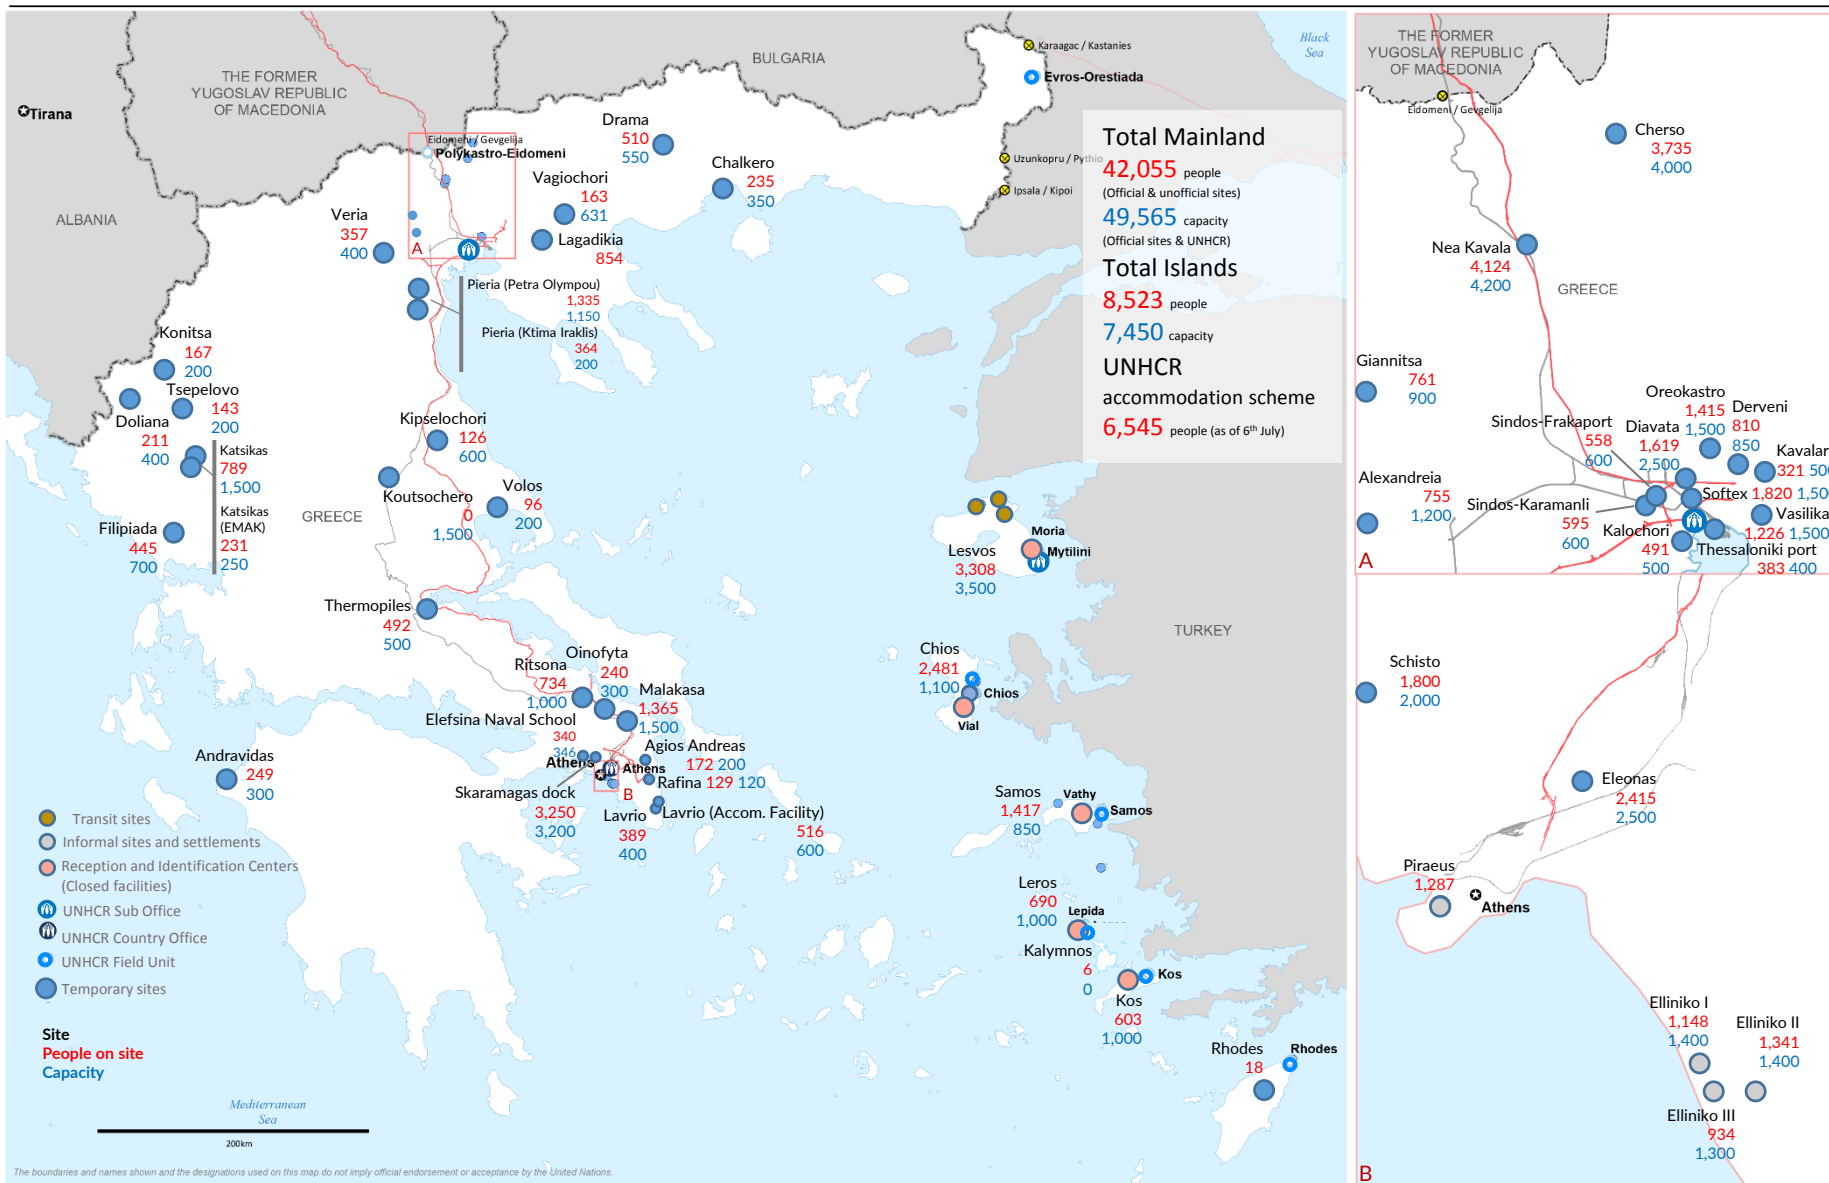

Europe Refugee Emergency

Daily map indicating capacity and occupancy (Governmental figures)

As of 7 July 2016 08:00 a.m. EET

Presence and capacity are based on Governmental figures from the Coordination Centre for the Management of the Refugee Crisis, as of 07/07/2016 08:00 a.m. Eastern European Time. Online map with additional information: <http://www.unhcr.gr/sites>

Funded by European Union Humanitarian Aid