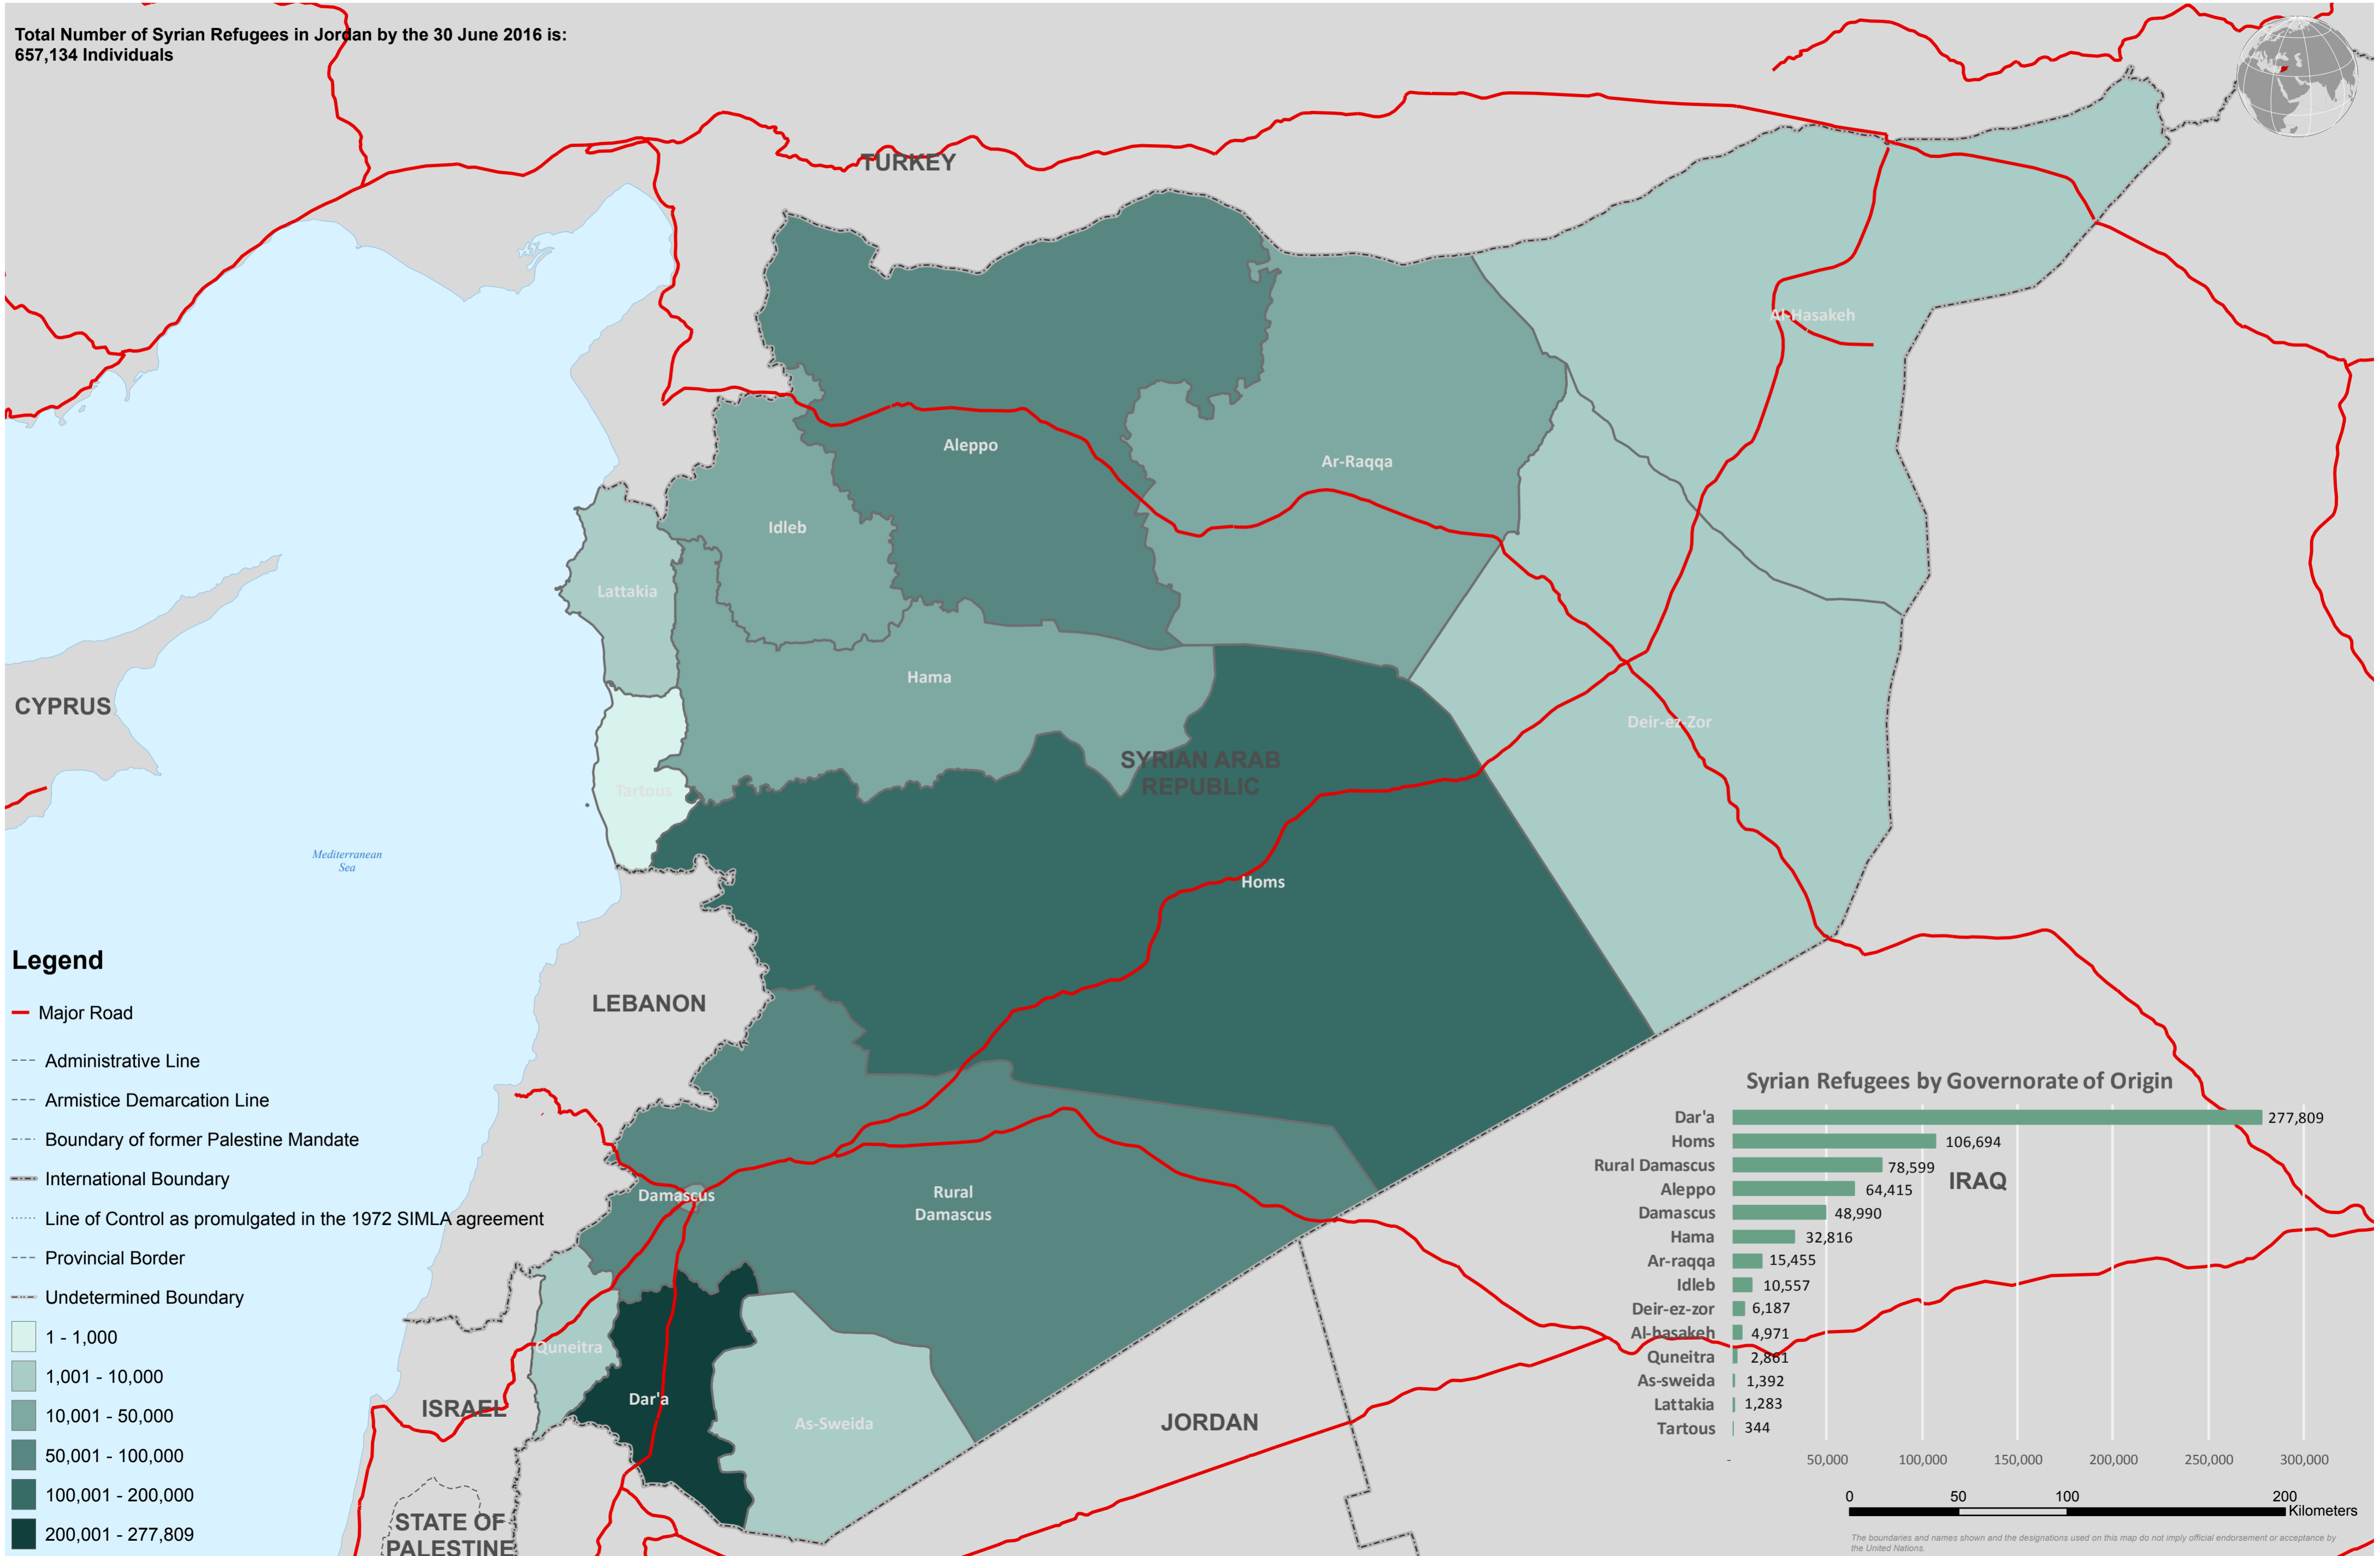

Syrian Refugees in Jordan by Origin (Governorate Level)

as of 30 June 2016

Total Number of Syrian Refugees in Jordan by the 30 June 2016 is:
657,134 Individuals

Legend

- Major Road
- Administrative Line
- Armistice Demarcation Line
- Boundary of former Palestine Mandate
- International Boundary
- Line of Control as promulgated in the 1972 SIMLA agreement
- Provincial Border
- Undetermined Boundary
- 1 - 1,000
- 1,001 - 10,000
- 10,001 - 50,000
- 50,001 - 100,000
- 100,001 - 200,000
- 200,001 - 277,809

Syrian Refugees by Governorate of Origin

The boundaries and names shown and the designations used on this map do not imply official endorsement or acceptance by the United Nations.