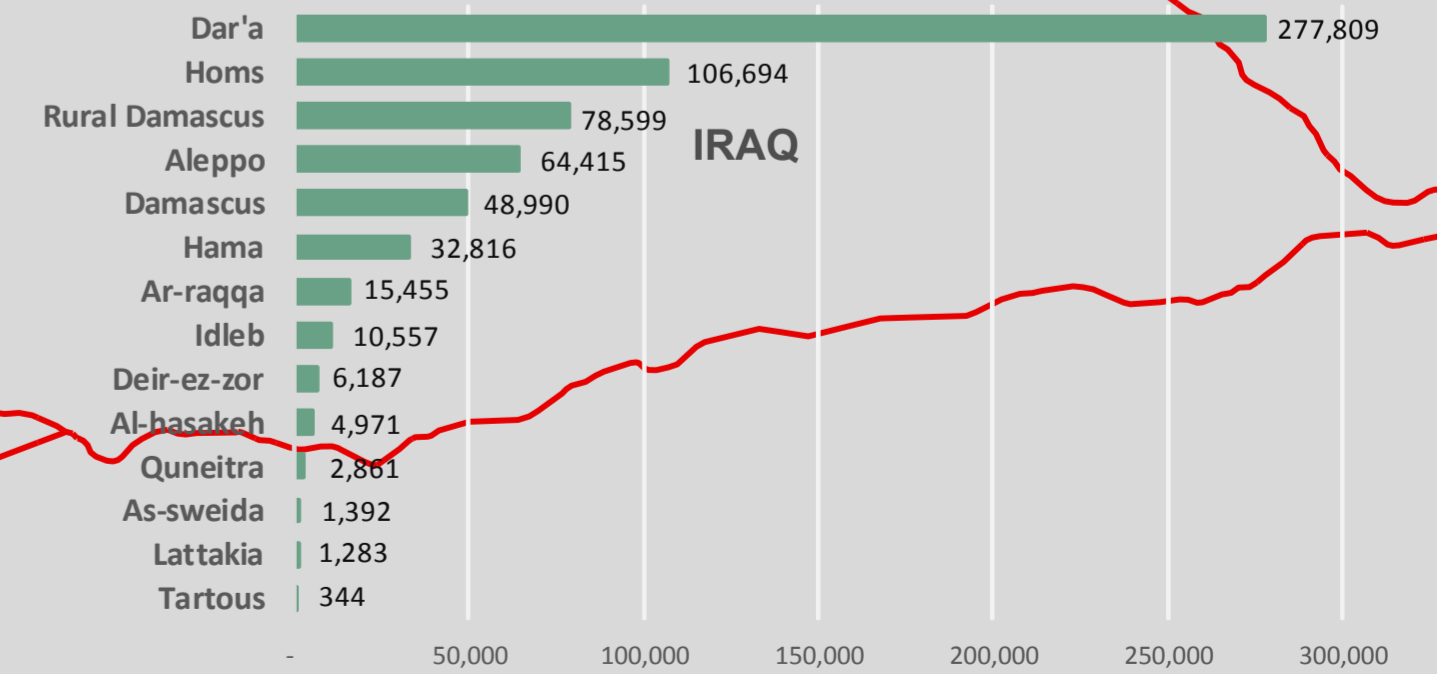

Syrian Refugees in Jordan by Origin (Governorate Level)

as of 30 June 2016

Total Number of Syrian Refugees in Jordan by the 30 June 2016 is:
657,134 Individuals

Legend

- Major Road
- Administrative Line
- Armistice Demarcation Line
- Boundary of former Palestine Mandate
- International Boundary
- Line of Control as promulgated in the 1972 SIMLA agreement
- Provincial Border
- Undetermined Boundary
- 1 - 1,000
- 1,001 - 10,000
- 10,001 - 50,000
- 50,001 - 100,000
- 100,001 - 200,000
- 200,001 - 277,809

Syrian Refugees by Governorate of Origin

The boundaries and names shown and the designations used on this map do not imply official endorsement or acceptance by the United Nations.