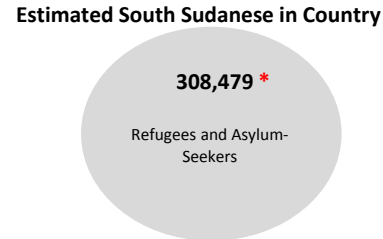

# Uganda - South Sudan Refugee Situation 14 of August 2016

Info-graphic and statistics

\* Daily arrival figures from July 2016 are based on manual emergency registration or head-counts/wrist-banding. Confirmed figures will be available as the new arrivals undergo biometric registration (RIMS), managed by Uganda government (OPM).