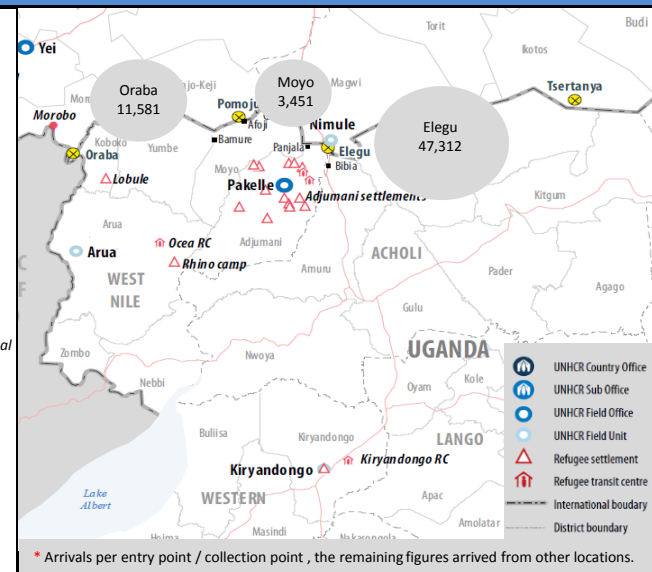

# Uganda - South Sudan Refugee Situation 14 of August 2016

Info-graphic and statistics

\* Daily arrival figures from July 2016 are based on manual emergency registration or head-counts/wrist-banding. Confirmed figures will be available as the new arrivals undergo biometric registration (RIMS), managed by Uganda government (OPM).

## Uganda - South Sudan Refugee Situation, Daily Arrivals (Since July 2016)

Date	Elegu	Moyo	Lamwo	Kuluba / Oraba	Kiryandong o	Total
01-Aug-16	2,820	140	62	320	732	4,074
02-Aug-16	490	43	61	290	1,029	1,913
03-Aug-16	840	74	78	89	889	1,970
04-Aug-16	1,087	NA	60	292	869	2,308
05-Aug-16	1,026	34	10	463	838	2,371
06-Aug-16	997	52	114	1,547	820	3,530
07-Aug-16	382	69	82	501	169	1,203
08-Aug-16	128	70	2	491	746	1,437
09-Aug-16	400	11	60	362	941	1,774
10-Aug-16	374	4	20	469	864	1,731
11-Aug-16	126	14	0	286		426
12-Aug-16	189	7	36	610	772	1,614
13-Aug-16	160	0	4	305	285	754
14-Aug-16	221	0	8	324	114	667
15-Aug-16						0
16-Aug-16						0
17-Aug-16						0
18-Aug-16						0
19-Aug-16						0
20-Aug-16						0
21-Aug-16						0
22-Aug-16						0
23-Aug-16						0
24-Aug-16						0
25-Aug-16						0
26-Aug-16						0
27-Aug-16						0
28-Aug-16						0
29-Aug-16						0
30-Aug-16						0
31-Aug-16						0
<b>Total</b>	<b>9,240</b>	<b>518</b>	<b>597</b>	<b>6,349</b>	<b>9,068</b>	<b>25,772</b>

\* Arrivals this month per entry point, collection point

### Total Arrivals per Month Since 1st July 2016

July	53,531	Oct	Dec
Aug	25,772	Nov	
Sep			

Location	Total
Elegu	47,316
Oraba (Arua)	11,581
Kyriandongo	15,374
Moyo	3,451
Lamwo	1,581
<b>Total</b>	<b>79,303</b>
<b>Post 7 Jul 2016 i</b>	<b>78,017</b>