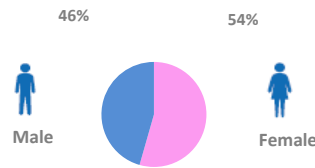

Key Statistics for (Post 1 July 2016)

Registered : person of concern who went through level 1/ level 2 registration with government , Unregistered : new arrivals pending registration
Source : Government , Office of the Prime Minister, Refugee Department
Contact : UNHCR, Abdelrahman JABER, Associate Information Management officer, jaber@unhcr.org, Tel: +256(0)772 707057 | Web-portal : <http://data.unhcr.org/>