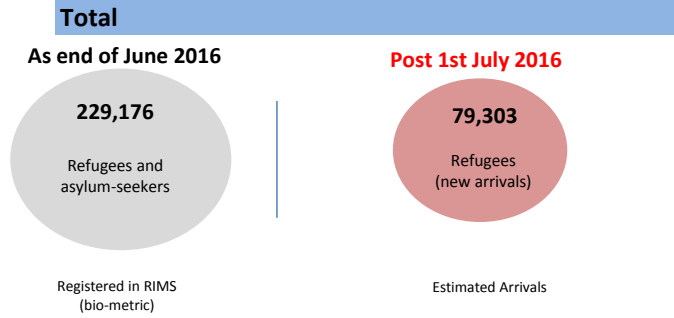

# Uganda - South Sudan Refugee Situation 14 of August 2016

Info-graphic and statistics

\* Daily arrival figures from July 2016 are based on manual emergency registration or head-counts/wrist-banding. Confirmed figures will be available as the new arrivals undergo biometric registration (RIMS), managed by Uganda government (OPM).

## Uganda - South Sudan Refugee Situation, Daily Arrivals (Since July 2016)

Date	Elegu	Moyo	Lamwo	Kuluba / Oraba	Kiryandong o	Total
01-Aug-16	2,820	140	62	320	732	4,074
02-Aug-16	490	43	61	290	1,029	1,913
03-Aug-16	840	74	78	89	889	1,970
04-Aug-16	1,087	NA	60	292	869	2,308
05-Aug-16	1,026	34	10	463	838	2,371
06-Aug-16	997	52	114	1,547	820	3,530
07-Aug-16	382	69	82	501	169	1,203
08-Aug-16	128	70	2	491	746	1,437
09-Aug-16	400	11	60	362	941	1,774
10-Aug-16	374	4	20	469	864	1,731
11-Aug-16	126	14	0	286		426
12-Aug-16	189	7	36	610	772	1,614
13-Aug-16	160	0	4	305	285	754
14-Aug-16	221	0	8	324	114	667
15-Aug-16						0
16-Aug-16						0
17-Aug-16						0
18-Aug-16						0
19-Aug-16						0
20-Aug-16						0
21-Aug-16						0
22-Aug-16						0
23-Aug-16						0
24-Aug-16						0
25-Aug-16						0
26-Aug-16						0
27-Aug-16						0
28-Aug-16						0
29-Aug-16						0
30-Aug-16						0
31-Aug-16						0
<b>Total</b>	<b>9,240</b>	<b>518</b>	<b>597</b>	<b>6,349</b>	<b>9,068</b>	<b>25,772</b>