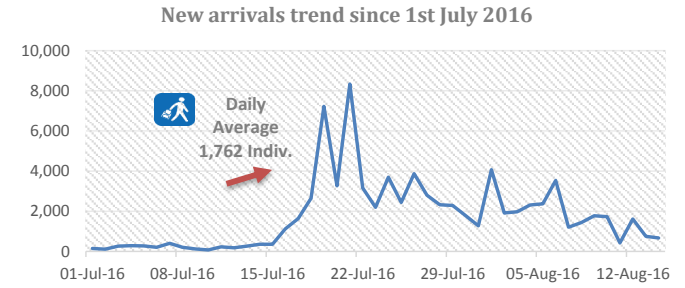

Key Statistics for (Post 1 July 2016)

Registered : person of concern who went through level 1/ level 2 registration with government , Unregistered : new arrivals pending registration
Source : Government , Office of the Prime Minister, Refugee Department
Contact : UNHCR, Abdelrahman JABER, Associate Information Management officer, jaber@unhcr.org, Tel: +256(0)772 707057 | Web-portal : <http://data.unhcr.org/>