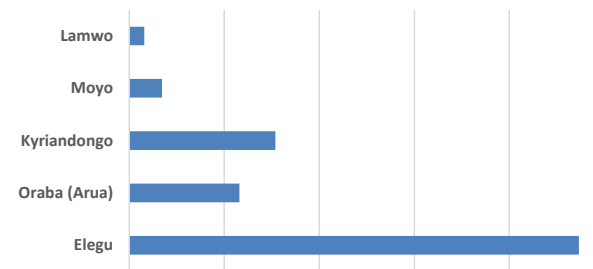

## Uganda - South Sudan Refugee Situation, Daily Arrivals (Since July 2016)

Date	Elegu	Moyo	Lamwo	Kuluba / Oraba	Kiryandong o	Total
01-Aug-16	2,820	140	62	320	732	4,074
02-Aug-16	490	43	61	290	1,029	1,913
03-Aug-16	840	74	78	89	889	1,970
04-Aug-16	1,087	NA	60	292	869	2,308
05-Aug-16	1,026	34	10	463	838	2,371
06-Aug-16	997	52	114	1,547	820	3,530
07-Aug-16	382	69	82	501	169	1,203
08-Aug-16	128	70	2	491	746	1,437
09-Aug-16	400	11	60	362	941	1,774
10-Aug-16	374	4	20	469	864	1,731
11-Aug-16	126	14	0	286		426
12-Aug-16	189	7	36	610	772	1,614
13-Aug-16	160	0	4	305	285	754
14-Aug-16	221	0	8	324	114	667
15-Aug-16						0
16-Aug-16						0
17-Aug-16						0
18-Aug-16						0
19-Aug-16						0
20-Aug-16						0
21-Aug-16						0
22-Aug-16						0
23-Aug-16						0
24-Aug-16						0
25-Aug-16						0
26-Aug-16						0
27-Aug-16						0
28-Aug-16						0
29-Aug-16						0
30-Aug-16						0
31-Aug-16						0
<b>Total</b>	<b>9,240</b>	<b>518</b>	<b>597</b>	<b>6,349</b>	<b>9,068</b>	<b>25,772</b>

\* Arrivals this month per entry point, collection point

### Total Arrivals per Month Since 1st July 2016

July	53,531	Oct	Dec
Aug	25,772	Nov	
Sep			

Location	Total
Elegu	47,316
Oraba (Arua)	11,581
Kyriandongo	15,374
Moyo	3,451
Lamwo	1,581
<b>Total</b>	<b>79,303</b>
<b>Post 7 Jul 2016 i</b>	<b>78,017</b>