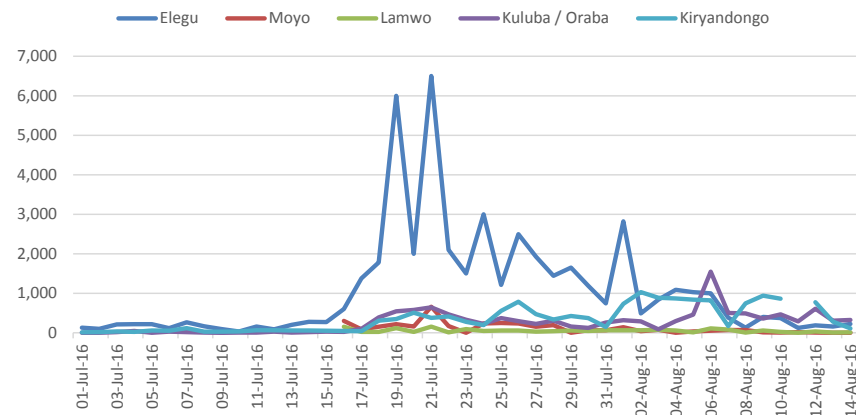

Arrivals per locaiton

Registered : person of concern who went through level 1/ level 2 registration with government , Unregistered : new arrivals pending registration

Source : Government , Office of the Prime Minister, Refugee Department

Contact : UNHCR, Abdelrahman JABER, Associate Information Management officer, jaber@unhcr.org,Tel: +256(0)772 707057 | Web-portal : <http://data.unhcr.org/>