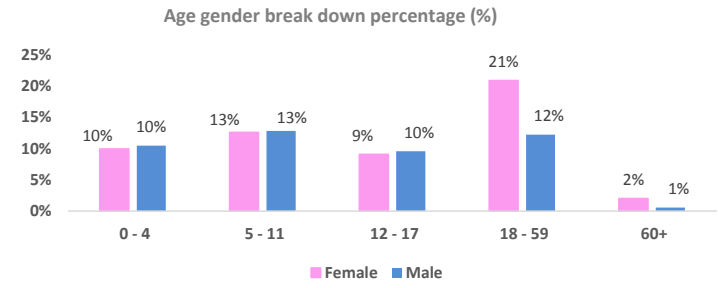

Key Statistics for (Post 1 July 2016)

Registered : person of concern who went through level 1/ level 2 registration with government , Unregistered : new arrivals pending registration
Source : Government , Office of the Prime Minister, Refugee Department
Contact : UNHCR, Abdelrahman JABER, Associate Information Management officer, jaber@unhcr.org, Tel: +256(0)772 707057 | Web-portal : <http://data.unhcr.org/>