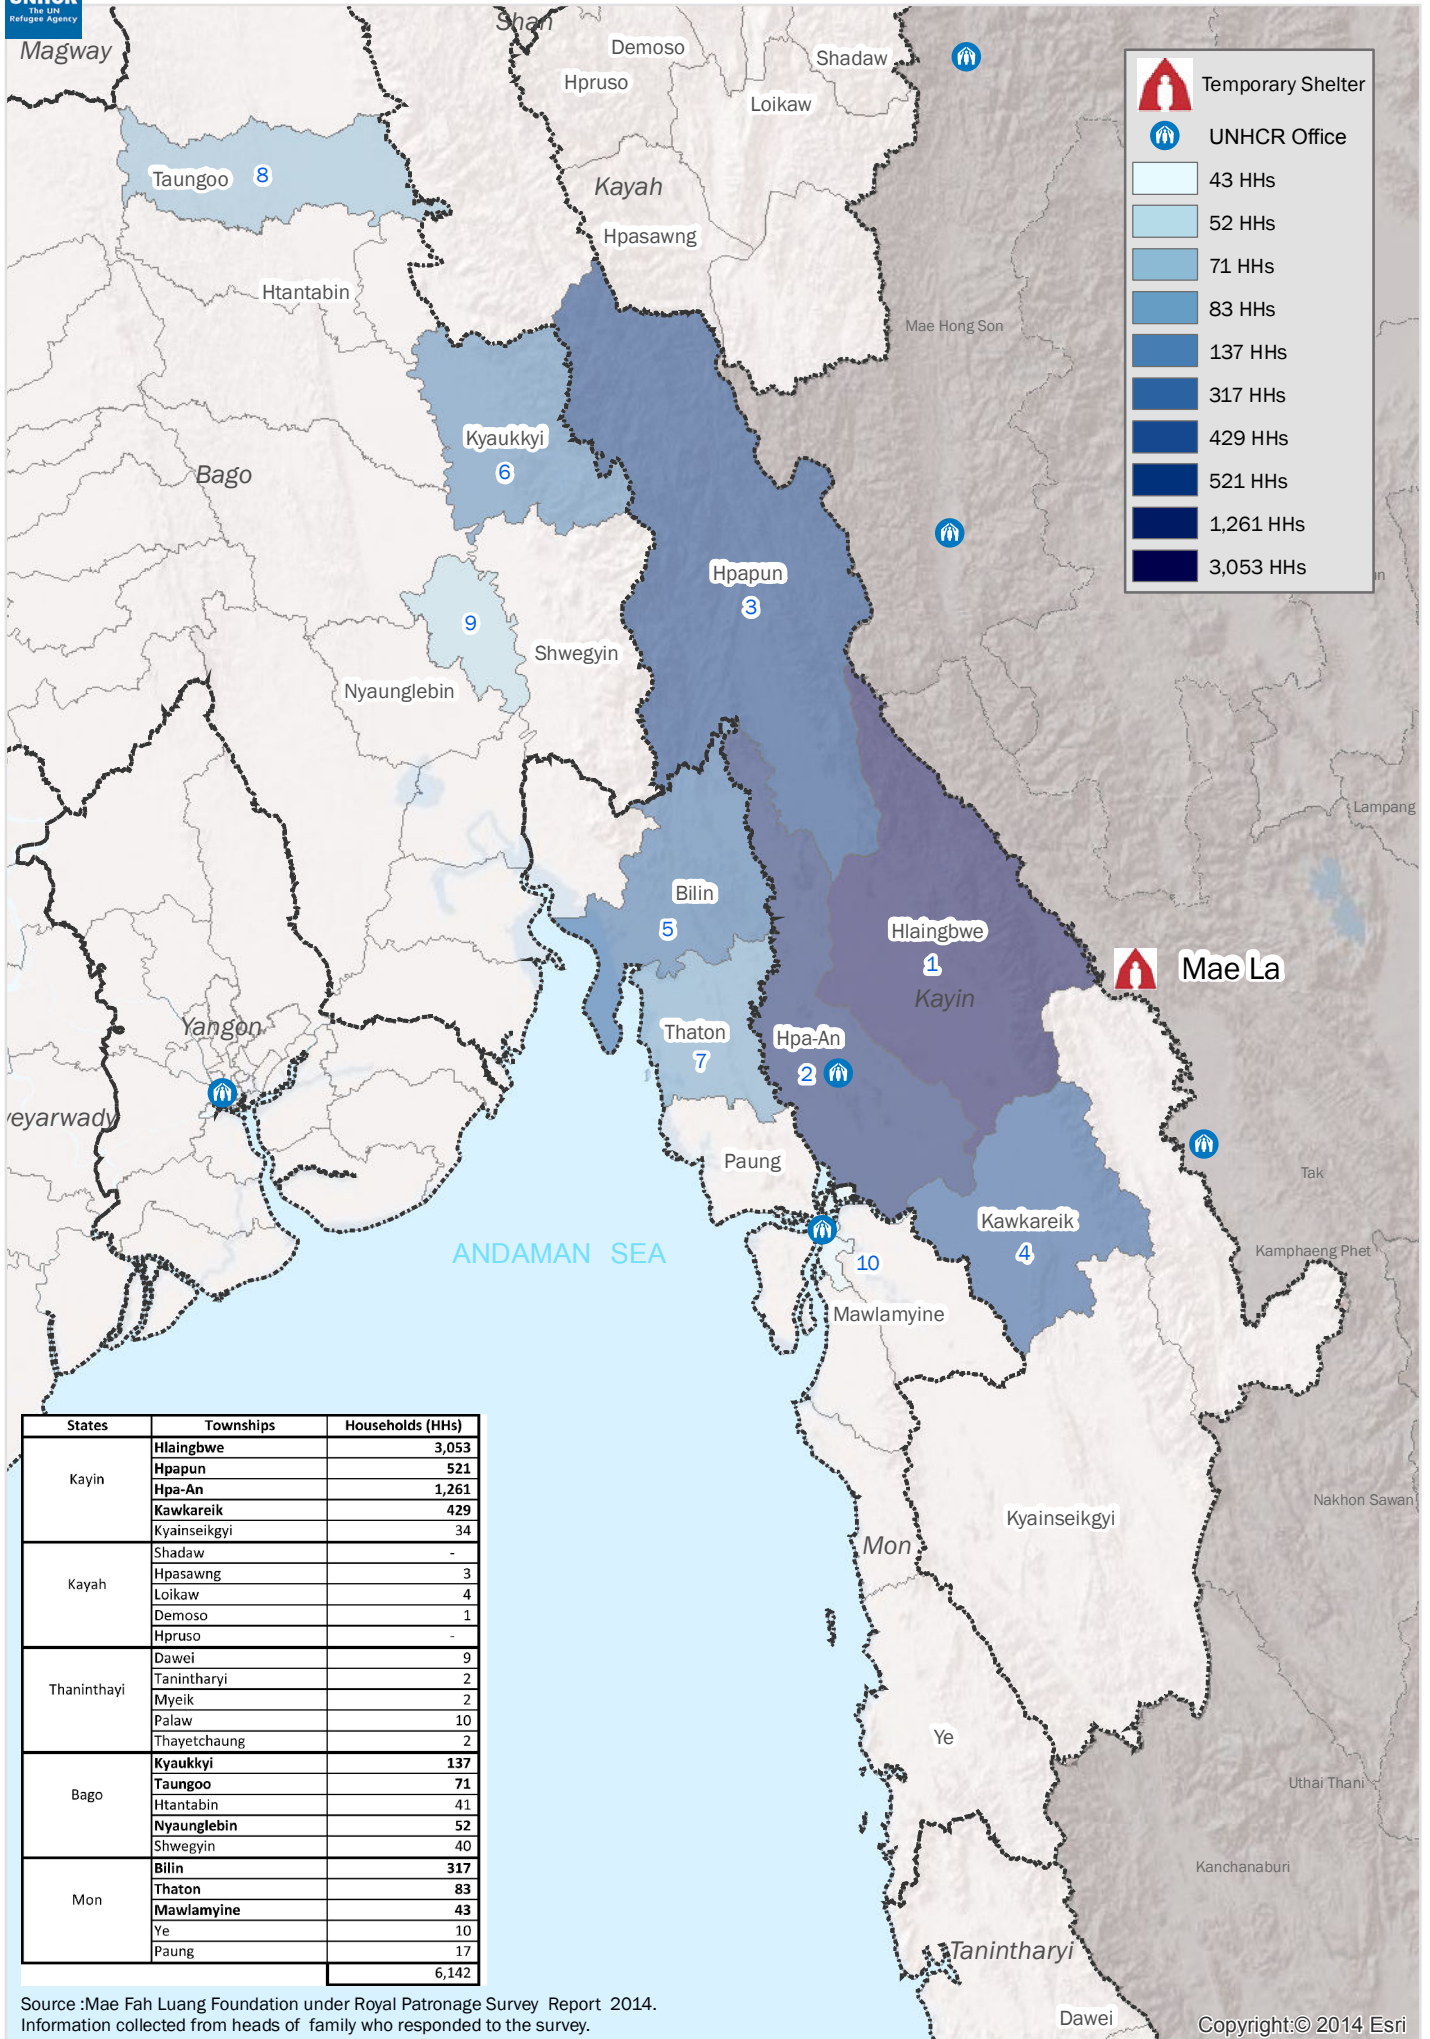

Thailand/Myanmar : Top 10 Townships of Origin - Mae La

States	Townships	Households (HHs)
Kayin	Hlaingbwe	3,053
	Hpapun	521
	Hpa-An	1,261
	Kawkareik	429
	Kyainseikgyi	34
Kayah	Shadaw	-
	Hpasawng	3
	Loikaw	4
	Demoso	1
	Hpruso	-
Thaninthayi	Dawei	9
	Tanintharyi	2
	Myeik	2
	Palaw	10
	Thayetchaung	2
Bago	Kyaukkyi	137
	Taungoo	71
	Htantabin	41
	Nyaunglebin	52
	Shwegyin	40
Mon	Bilin	317
	Thaton	83
	Mawlamyine	43
	Ye	10
	Paung	17

Source :Mae Fah Luang Foundation under Royal Patronage Survey Report 2014.
 Information collected from heads of family who responded to the survey.

Copyright:© 2014 Esri

UNHCR Information Management Unit - Thailand.
 Base layer provided by MIMU.
 Disclaimer : The boundaries and names shown and the designations used on this map do not imply official endorsement or acceptance by United Nations.

1:2,000,000

30 15 0 30 Kilometers