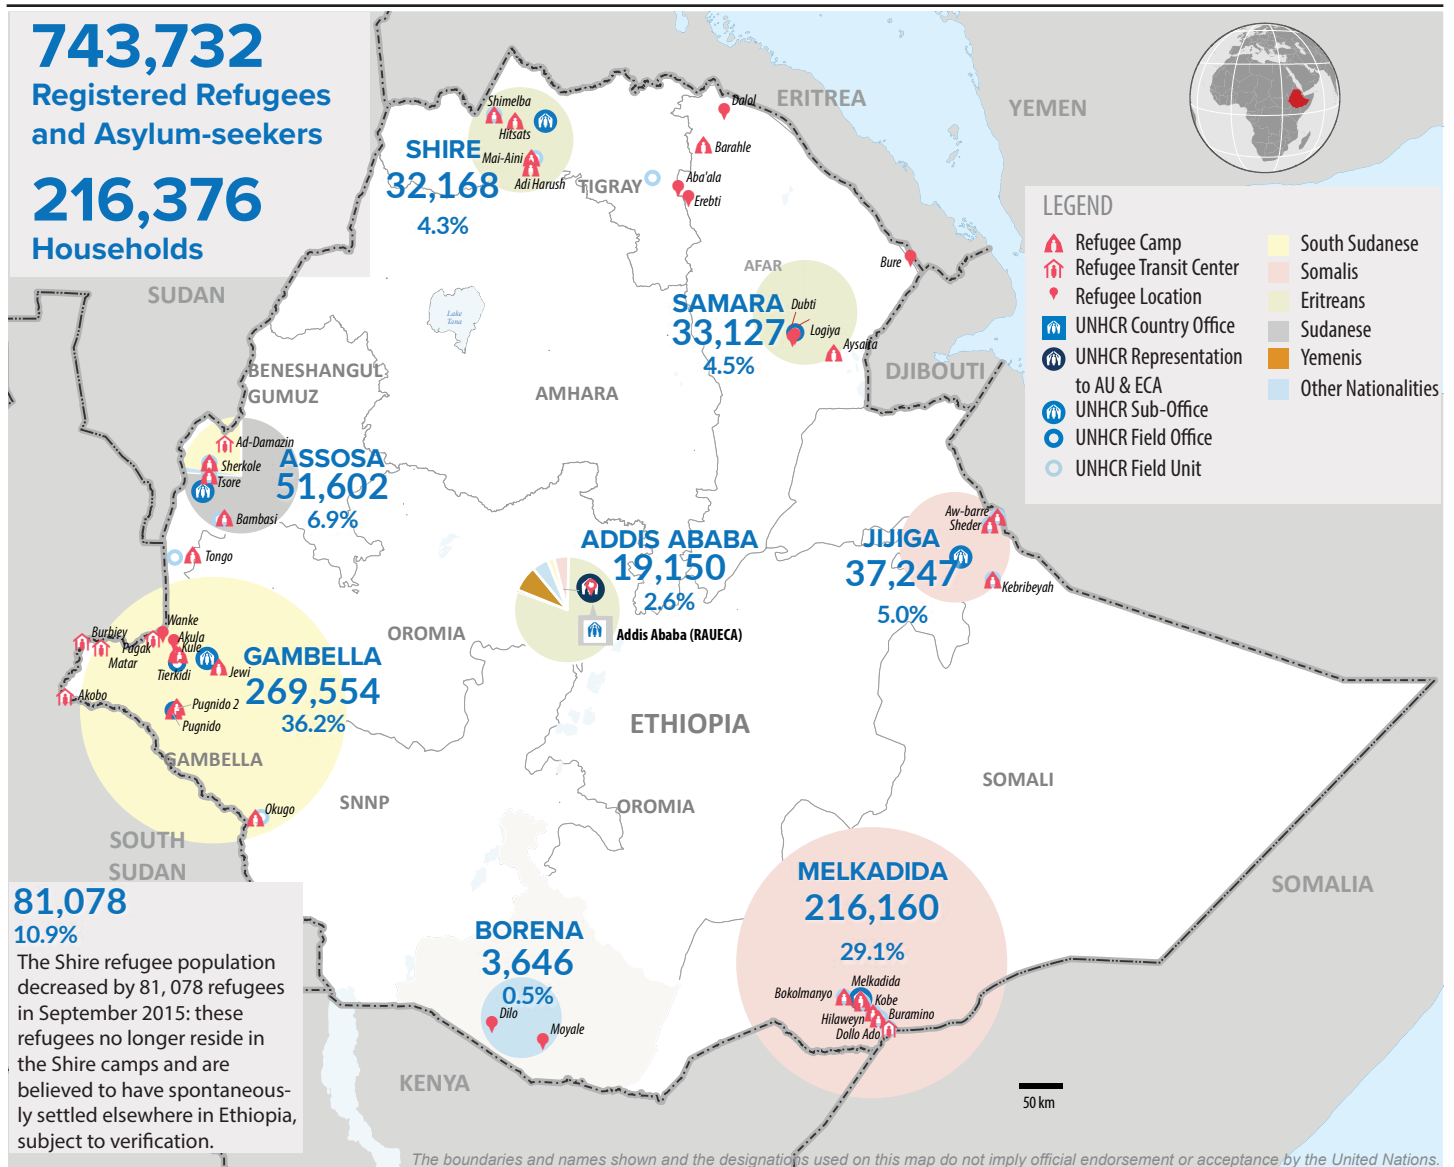

ETHIOPIA

Refugees and Asylum-seekers

as of 31 August 2016

Age/Gender breakdown

Breakdown by nationality

New arrivals trends by location | 2016

New arrivals | 12 months trends