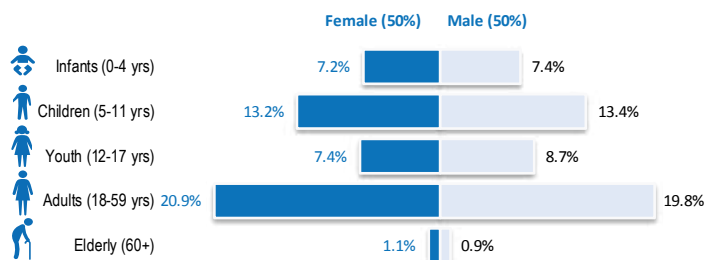

ETHIOPIA

Refugees and Asylum-seekers

as of 31 August 2016

Age/Gender breakdown

Breakdown by nationality

New arrivals trends by location | 2016

New arrivals | 12 months trends