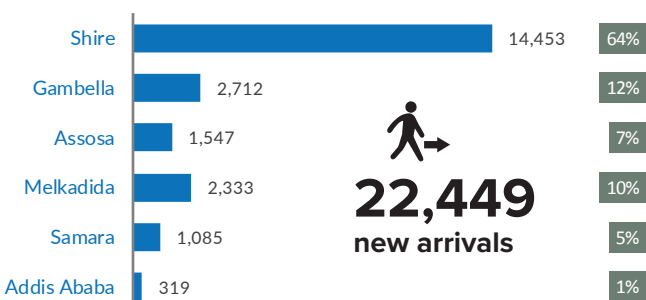

ETHIOPIA

Refugees and Asylum-seekers

as of 31 August 2016

Age/Gender breakdown

Breakdown by nationality

New arrivals trends by location | 2016

New arrivals | 12 months trends