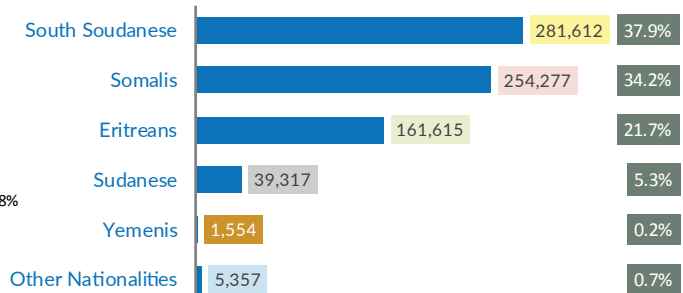

ETHIOPIA

Refugees and Asylum-seekers

as of 31 August 2016

Age/Gender breakdown

Breakdown by nationality

New arrivals trends by location | 2016

New arrivals | 12 months trends