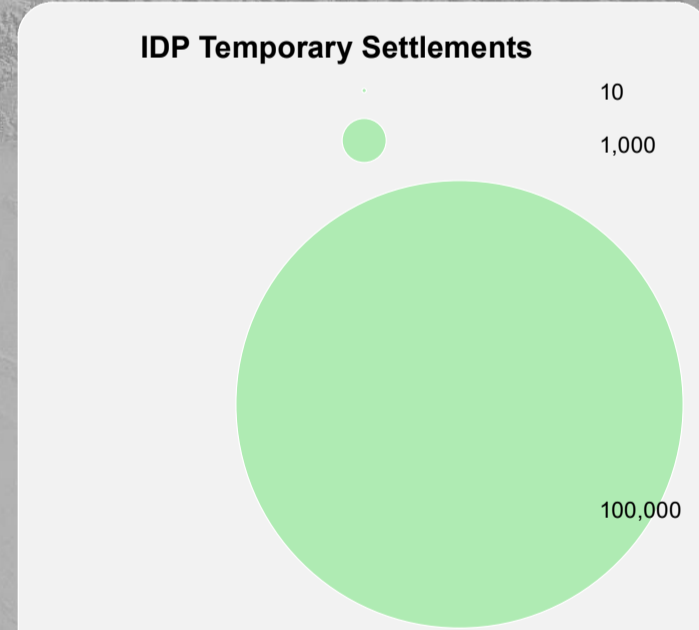

1. **IDP Settlement Status**
2. IDP Camp Open
   - IDP Camp Under Construction
   - UNHCR Construction Lead
   - IPD Collective Centre
   - Feul1$ Events
   - Dispersed Transit Centres
   - Capital
   - Governorate Capital
   - District Capital
   - Village or town of interest
   - International Boundary
   - Kurdistan Governorates
   - Governorate Borders
   - District Borders

1 centimeter equals 18 kilometers
0 25 50 100
Kilometers