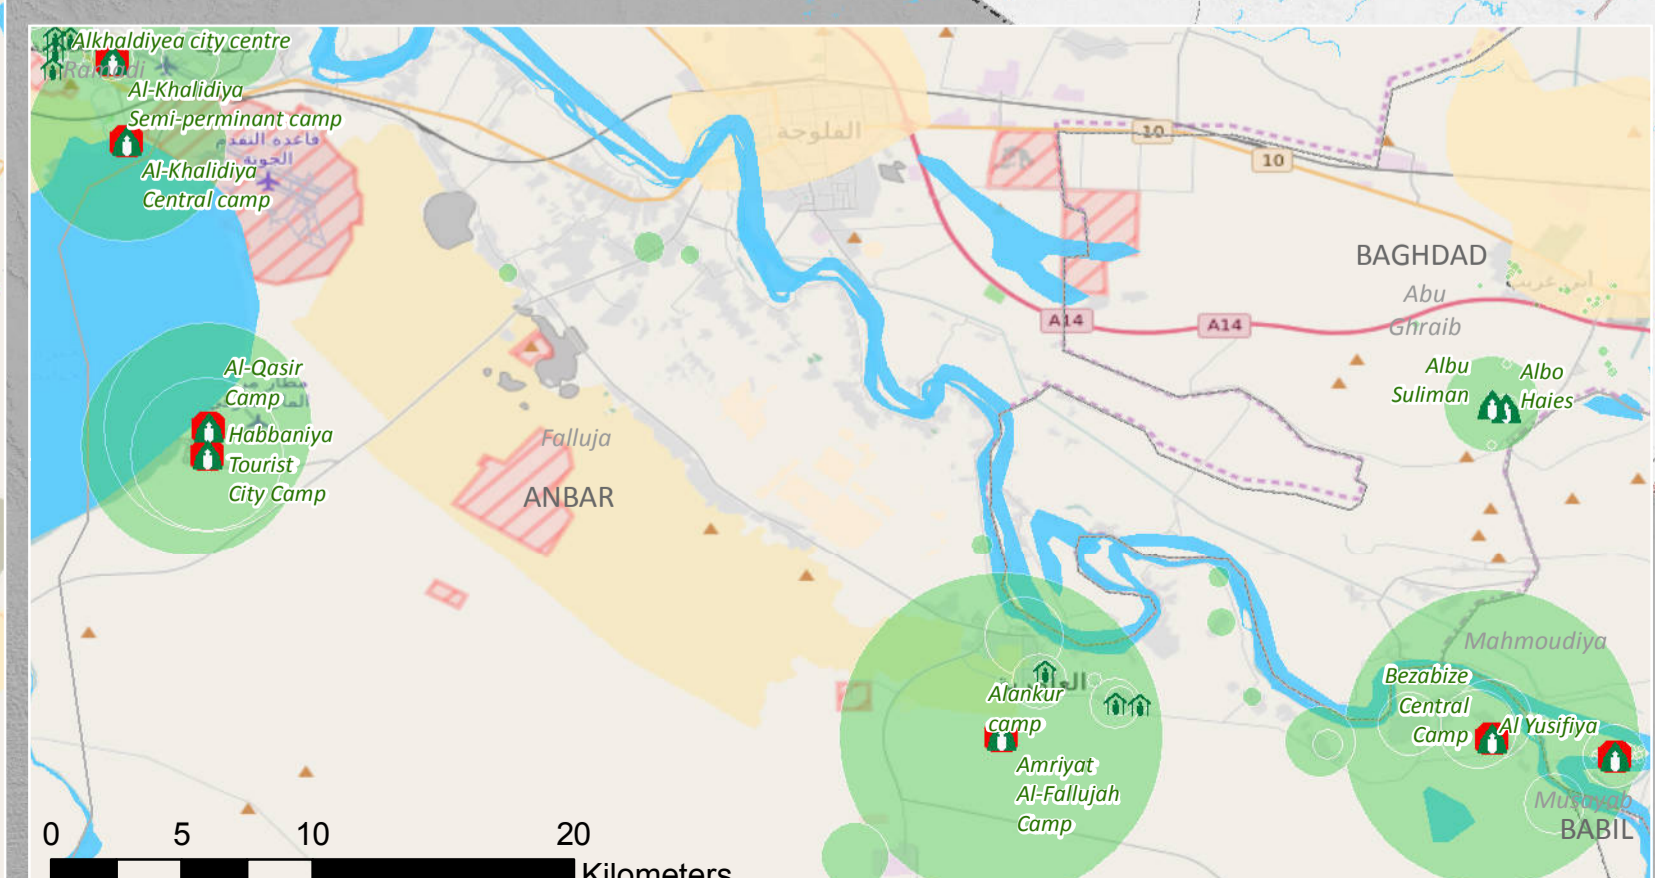

1. **IDP Settlement Status**
2. IDP Camp Open
   - IDP Camp Under Construction
   - UNHCR Construction Lead
   - IPD Collective Centre
   - Feul1$ Events
   - Dispersed Transit Centres
   - Capital
   - Governorate Capital
   - District Capital
   - Village or town of interest
   - International Boundary
   - Kurdistan Governorates
   - Governorate Borders
   - District Borders

1 centimeter equals 18 kilometers
0 25 50 100
Kilometers