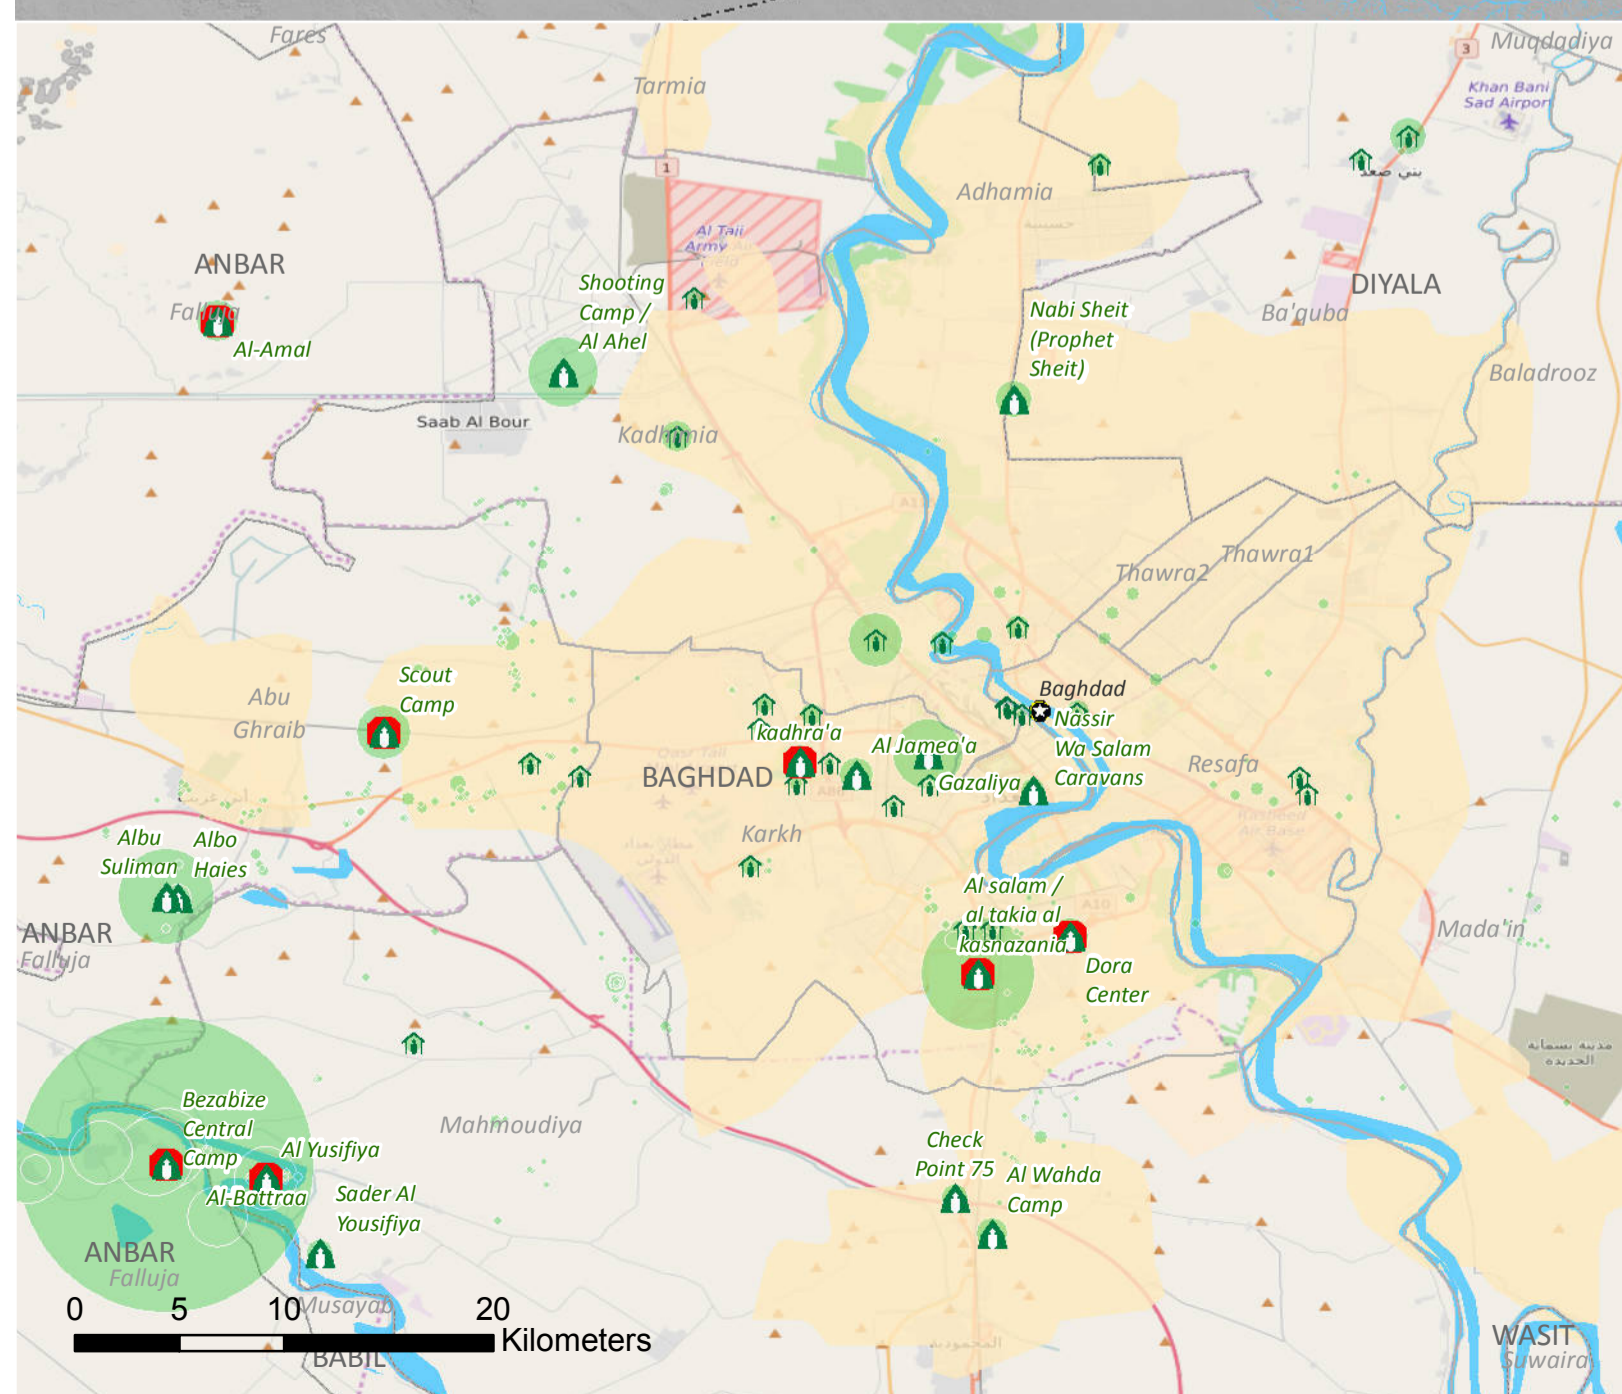

1. **IDP Settlement Status**
2. IDP Camp Open
   - IDP Camp Under Construction
   - UNHCR Construction Lead
   - IPD Collective Centre
   - Feul1$ Events
   - Dispersed Transit Centres
   - Capital
   - Governorate Capital
   - District Capital
   - Village or town of interest
   - International Boundary
   - Kurdistan Governorates
   - Governorate Borders
   - District Borders

1 centimeter equals 18 kilometers
0 25 50 100
Kilometers