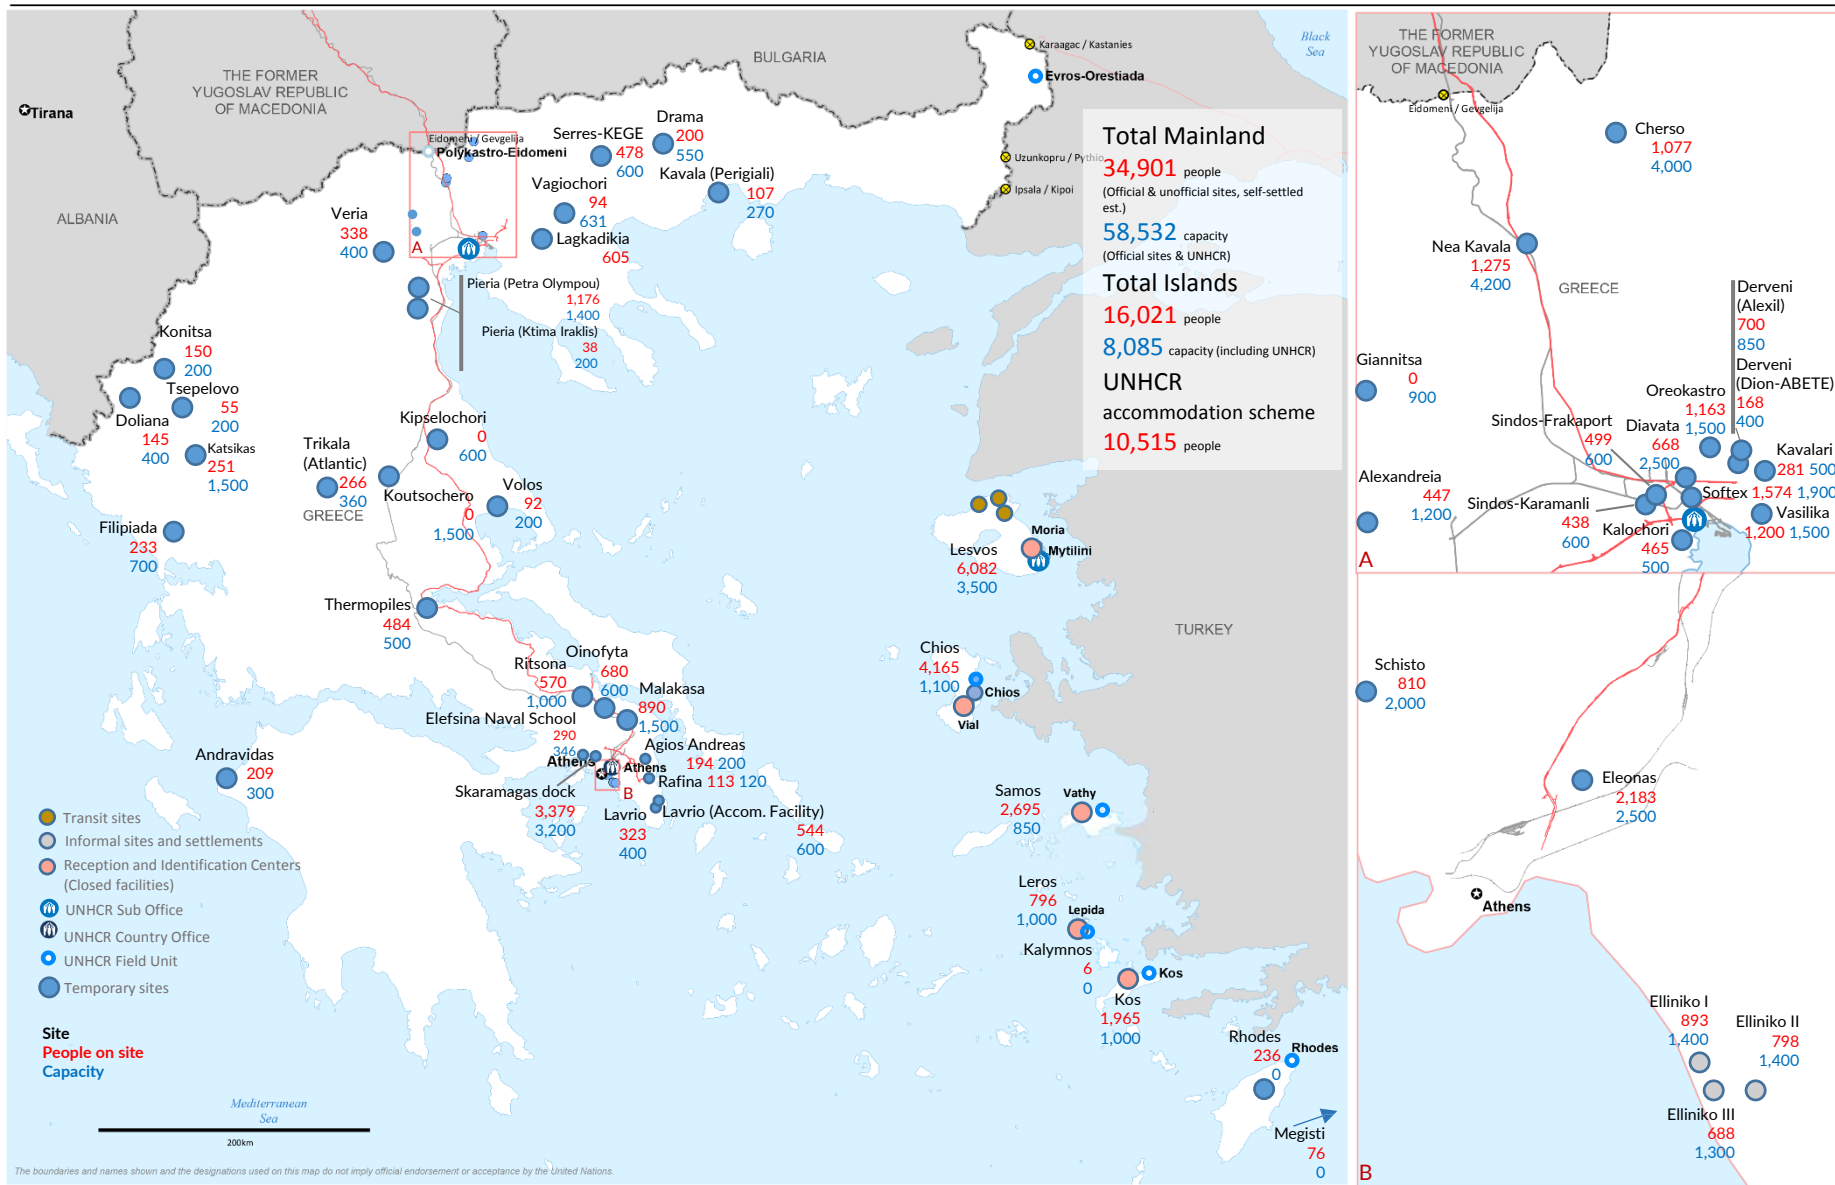

Europe Refugee Emergency

Daily map indicating capacity and occupancy (Governmental figures)

As of 4 November 2016 08:00 a.m. EET

Presence and capacity are based on Governmental figures from the Coordination Centre for the Management of the Refugee Crisis, as of 04/11/2016 08:00 a.m. Eastern European Time. Online map with additional information: <http://www.unhcr.gr/sites>

Funded by European Union Humanitarian Aid