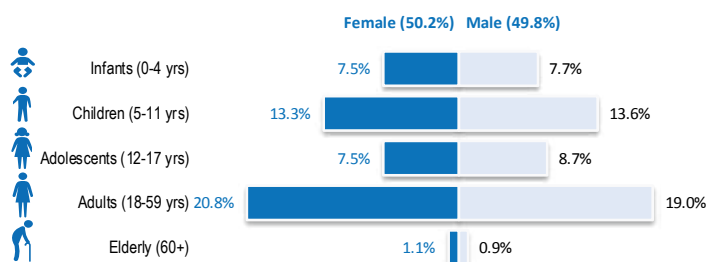

ETHIOPIA

Refugees and Asylum-seekers

as of 31 October 2016

Age/Gender breakdown

Breakdown by nationality

New arrivals trends by location | 2016

New arrivals | 12 months trends