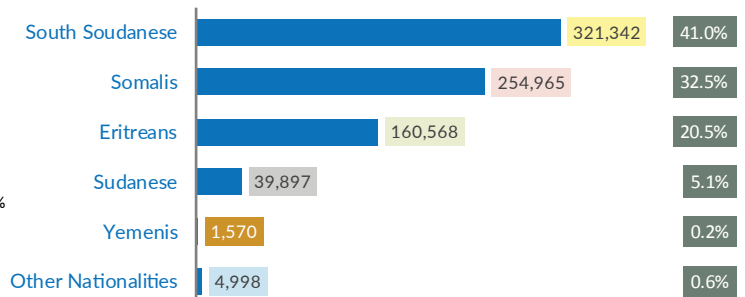

ETHIOPIA

Refugees and Asylum-seekers

as of 31 October 2016

Age/Gender breakdown

Breakdown by nationality

New arrivals trends by location | 2016

New arrivals | 12 months trends