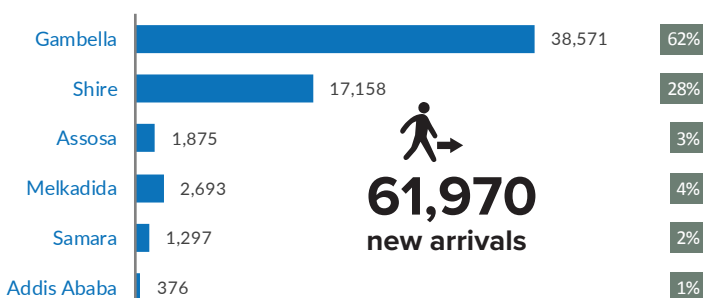

ETHIOPIA

Refugees and Asylum-seekers

as of 31 October 2016

Age/Gender breakdown

Breakdown by nationality

New arrivals trends by location | 2016

New arrivals | 12 months trends