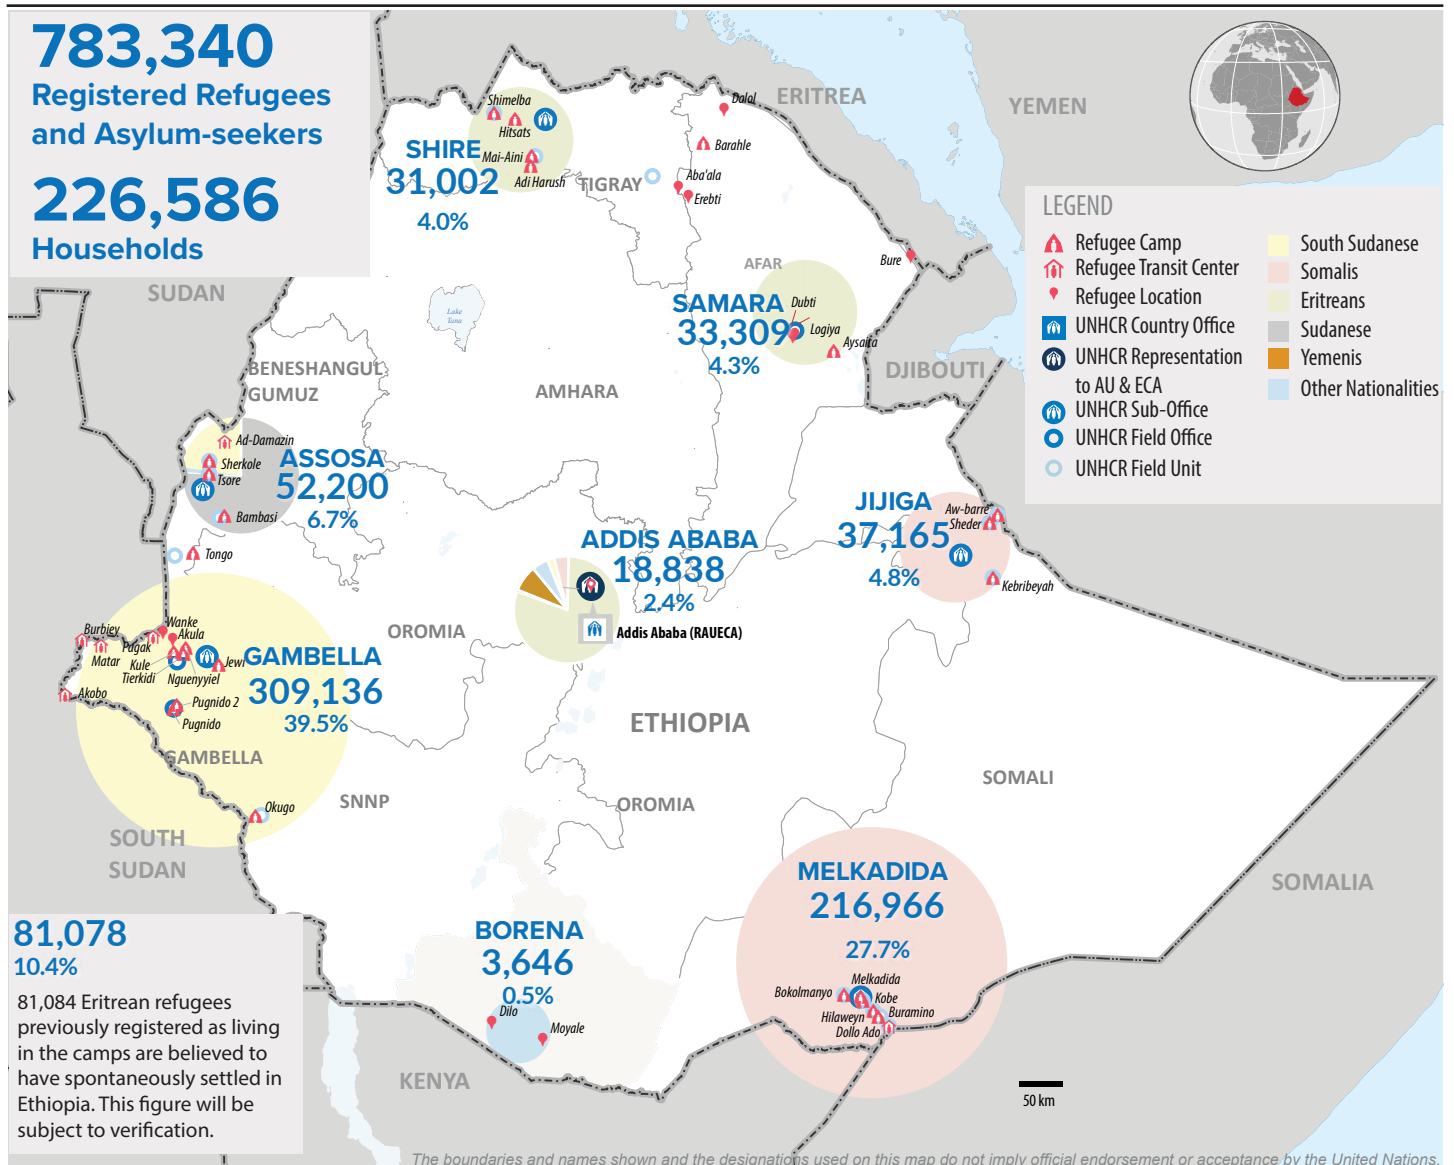

ETHIOPIA

Refugees and Asylum-seekers

as of 31 October 2016

Age/Gender breakdown

Breakdown by nationality

New arrivals trends by location | 2016

New arrivals | 12 months trends