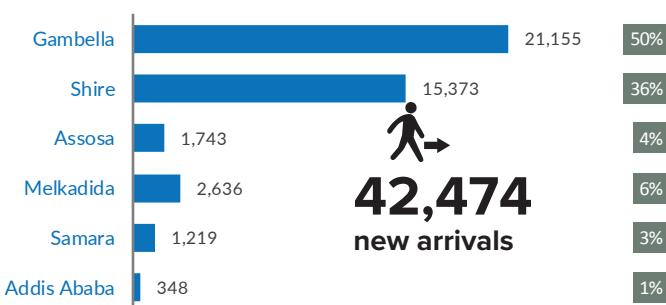

New arrivals trends by location | 2016