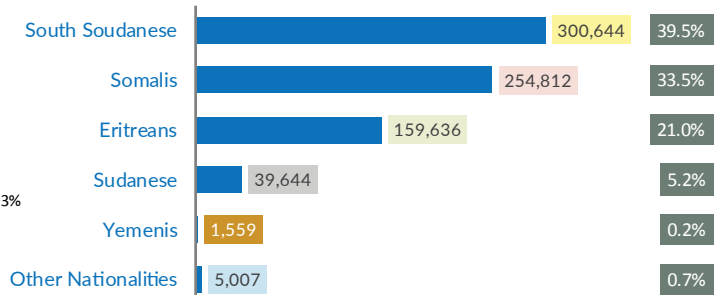

Breakdown by nationality