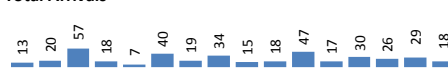

Registration Statistics

Registered from 07-10 Nov 2016

Mahama	227
Kigali	
Nyagatare	
Total	227

Camp / Reception Centre Population

Bugesera*	90	40
Nyanza*	60	29
Nyagatare*	4	2
Mahama	51,419	18,753
Gatore*	289	227
Kigali	26,642	12,671
Huye	3,204	1,182
Total	81,708	32,904

Total Arrivals

Mahama / Gatore Arrivals

81,708	Total Active Refugees
81,157	Registered L2
551	Registered L1**
7,558	Temporarily Inactivated***
89,266	Active + Inactive Refugees

Nyanza Arrivals: 0 Bugesera Arrivals: 1 Rusizi Arrivals: 0