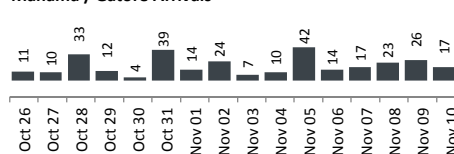

Registration Statistics

Registered from 07-10 Nov 2016

Mahama	227
Kigali	
Nyagatare	
Total	227

Camp / Reception Centre Population

Bugesera*	90	40
Nyanza*	60	29
Nyagatare*	4	2
Mahama	51,419	18,753
Gatore*	289	227
Kigali	26,642	12,671
Huye	3,204	1,182
Total	81,708	32,904

Total Arrivals

Mahama / Gatore Arrivals

81,708	Total Active Refugees
81,157	Registered L2
551	Registered L1**
7,558	Temporarily Inactivated***
89,266	Active + Inactive Refugees

Nyanza Arrivals: 0 Bugesera Arrivals: 1 Rusizi Arrivals: 0