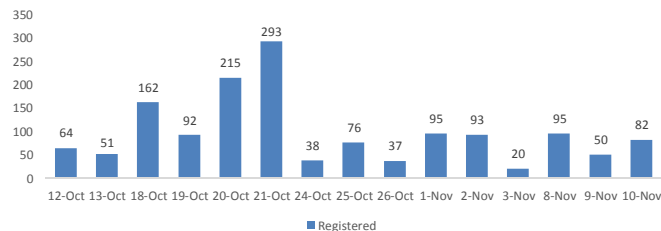

Registration Statistics

Registered from 07-10 Nov 2016

Mahama	227
Kigali	
Nyagatare	
Total	227

Camp / Reception Centre Population

Bugesera*	90	40
Nyanza*	60	29
Nyagatare*	4	2
Mahama	51,419	18,753
Gatore*	289	227
Kigali	26,642	12,671
Huye	3,204	1,182
Total	81,708	32,904

Total Arrivals

Mahama / Gatore Arrivals

81,708	Total Active Refugees
81,157	Registered L2
551	Registered L1**
7,558	Temporarily Inactivated***
89,266	Active + Inactive Refugees

Nyanza Arrivals: 0 Bugesera Arrivals: 1 Rusizi Arrivals: 0

Daily Registration Trends

Area of Origin

Kirundo	33,915
Bujumbura Mairie	29,238
Muyinga	7,118
Ngozi	2,899
Karuzi	1,218
Kayanza	929
Cibitoke	591
Ruyigi	427
Gitega	495
Bubanza	399
Others	3,928
Total	81,157

Age Cohort

Age Cohort	Female	Male	Total	%
0 - 4 years	6,293	6,491	12,784	16%
5 - 11 years	7,505	7,639	15,144	19%
12 - 17 years	5,068	5,405	10,473	13%
18 - 59 years	20,457	20,655	41,112	51%
60 + years	1,066	578	1,644	2%
Total	40,389	40,768	81,157	