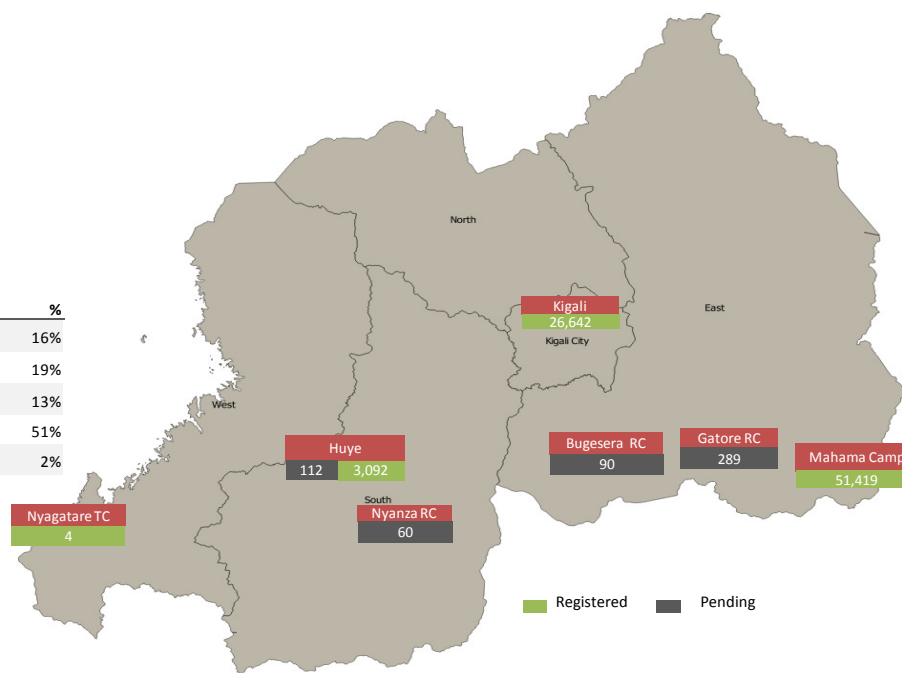

Total Arrivals

Mahama / Gatore Arrivals

81,708	Total Active Refugees
81,157	Registered L2
551	Registered L1**
7,558	Temporarily Inactivated***
89,266	Active + Inactive Refugees

Nyanza Arrivals: 0 Bugesera Arrivals: 1 Rusizi Arrivals: 0

Daily Registration Trends

Area of Origin

Kirundo	33,915
Bujumbura Mairie	29,238
Muyinga	7,118
Ngozi	2,899
Karuzi	1,218
Kayanza	929
Cibitoke	591
Ruyigi	427
Gitega	495
Bubanza	399
Others	3,928
Total	81,157

Age Cohort

Age Cohort	Female	Male	Total	%
0 - 4 years	6,293	6,491	12,784	16%
5 - 11 years	7,505	7,639	15,144	19%
12 - 17 years	5,068	5,405	10,473	13%
18 - 59 years	20,457	20,655	41,112	51%
60 + years	1,066	578	1,644	2%
Total	40,389	40,768	81,157	

Dependants of Burundian Refugees - Other Nationalities

Origin	Female	Male	Total
Rwanda	252	26	278
Tanzania	2	1	3
Belgium	1		1
Kenya	1		1
Uganda	1		1
Total	257	27	284

* Source: MIDIMAR. All other sources are UNHCR