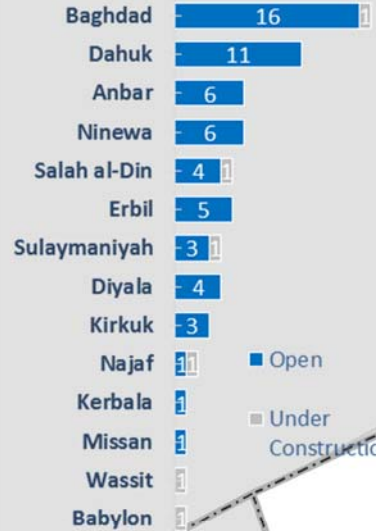

IDP camps distribution