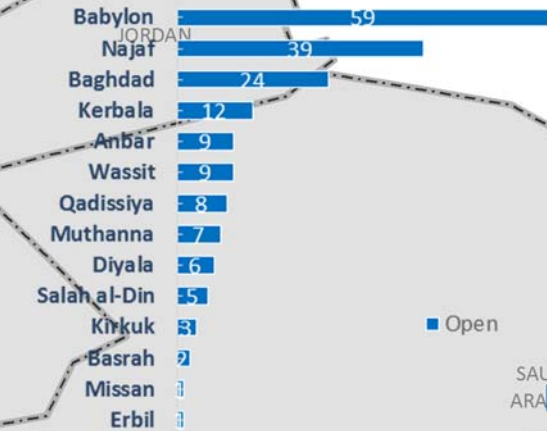

IDP collective centres & dispersed transit centres distribution

Printing date: 12 Jul 2016

Sources: CCCM Cluster, UNHCR, UNCS, UNOCHA, IOM DTM

Projection: GCS_WGS_1984

Feedback: mathieu@unhcr.org

Filename: CCCM_IRAQ_IDP_CAMP_A4L

Partners