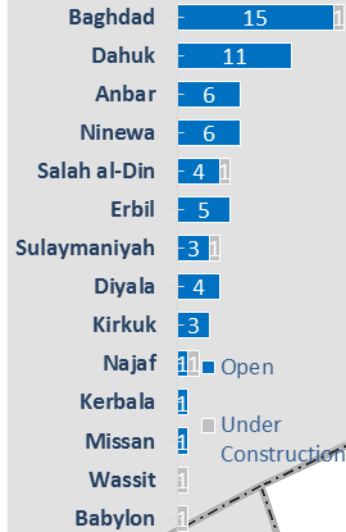

IDP camps distribution

IDP collective centres & dispersed transit centres distribution

TURKEY

Ninawa

Kirkuk

Sulaymaniyah

Salah Al-Din

Diyala

Anbar

IRAQ

Kerbala

Babil

Qadisiyah

Najaf

Thi-Qar

Basrah

Muthanna

SAUDI ARABIA

Partners

Key figures

- 3.3 million** total estimated IDPs
- 533,938** individuals in settlements in Iraq
- 10.6%** IDP increase during last month in camps
- 232,632** individuals in formal settlements in KR-I
- 233** IDP open settlements
- 6** IDP settlements under construction
- 379,495** planned capacity in camps