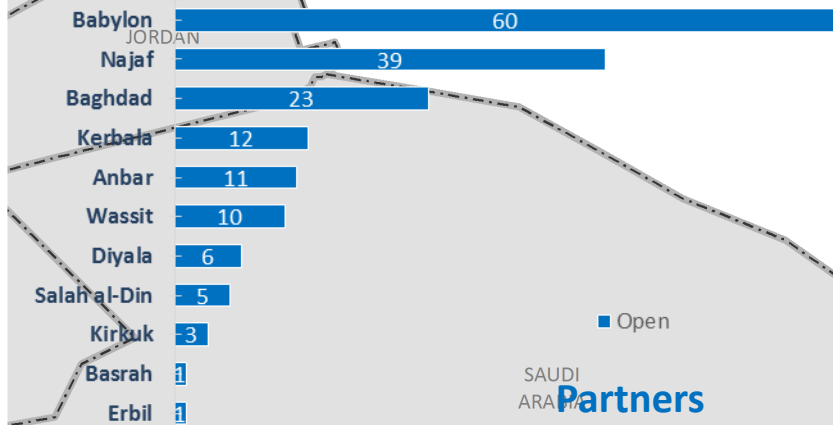

IDP camps distribution

IDP collective centres & dispersed transit centres distribution

TURKEY

Ninawa

Kirkuk

Sulaymaniyah

Salah Al-Din

Diyala

Anbar

IRAQ

Kerbala

Babil

Qadisiyah

Najaf

Thi-Qar

Basrah

Muthanna

SAUDI ARABIA

Partners

Key figures

- 3.3 million** total estimated IDPs
- 533,938** individuals in settlements in Iraq
- 10.6%** IDP increase during last month in camps
- 232,632** individuals in formal settlements in KR-I
- 233** IDP open settlements
- 6** IDP settlements under construction
- 379,495** planned capacity in camps