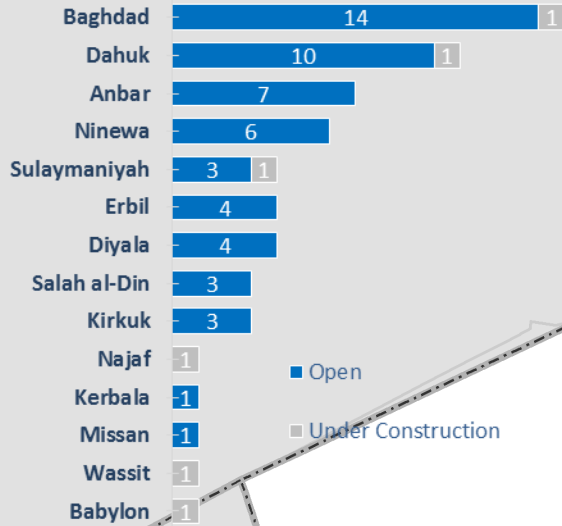

IRAQ: CCCM Settlement Status Map

- 10 Mar 2016

CCCM Cluster - IRAQ

IM

CCCM CLUSTER
www.cccmcluster.org

IDP camps distribution

IDP collective centres & dispersed transit centres distribution

Key figures

- 3.34 million total estimated IDPs
- 473,160 individuals in settlements in Iraq
- 2.1% IDP increase during last month in camps
- 224,880 individuals in settlements in KR-I
- 224 IDP open settlements
- 6 IDP settlements under construction
- 368,395 planned capacity in camps