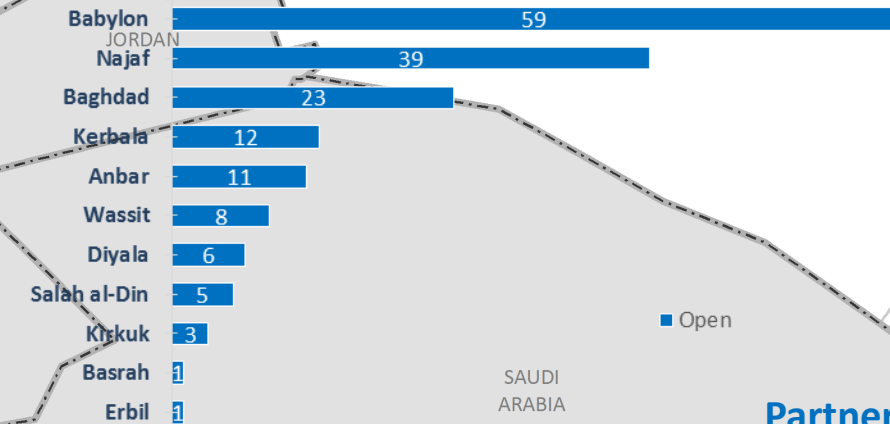

IDP collective centres & dispersed transit centres distribution