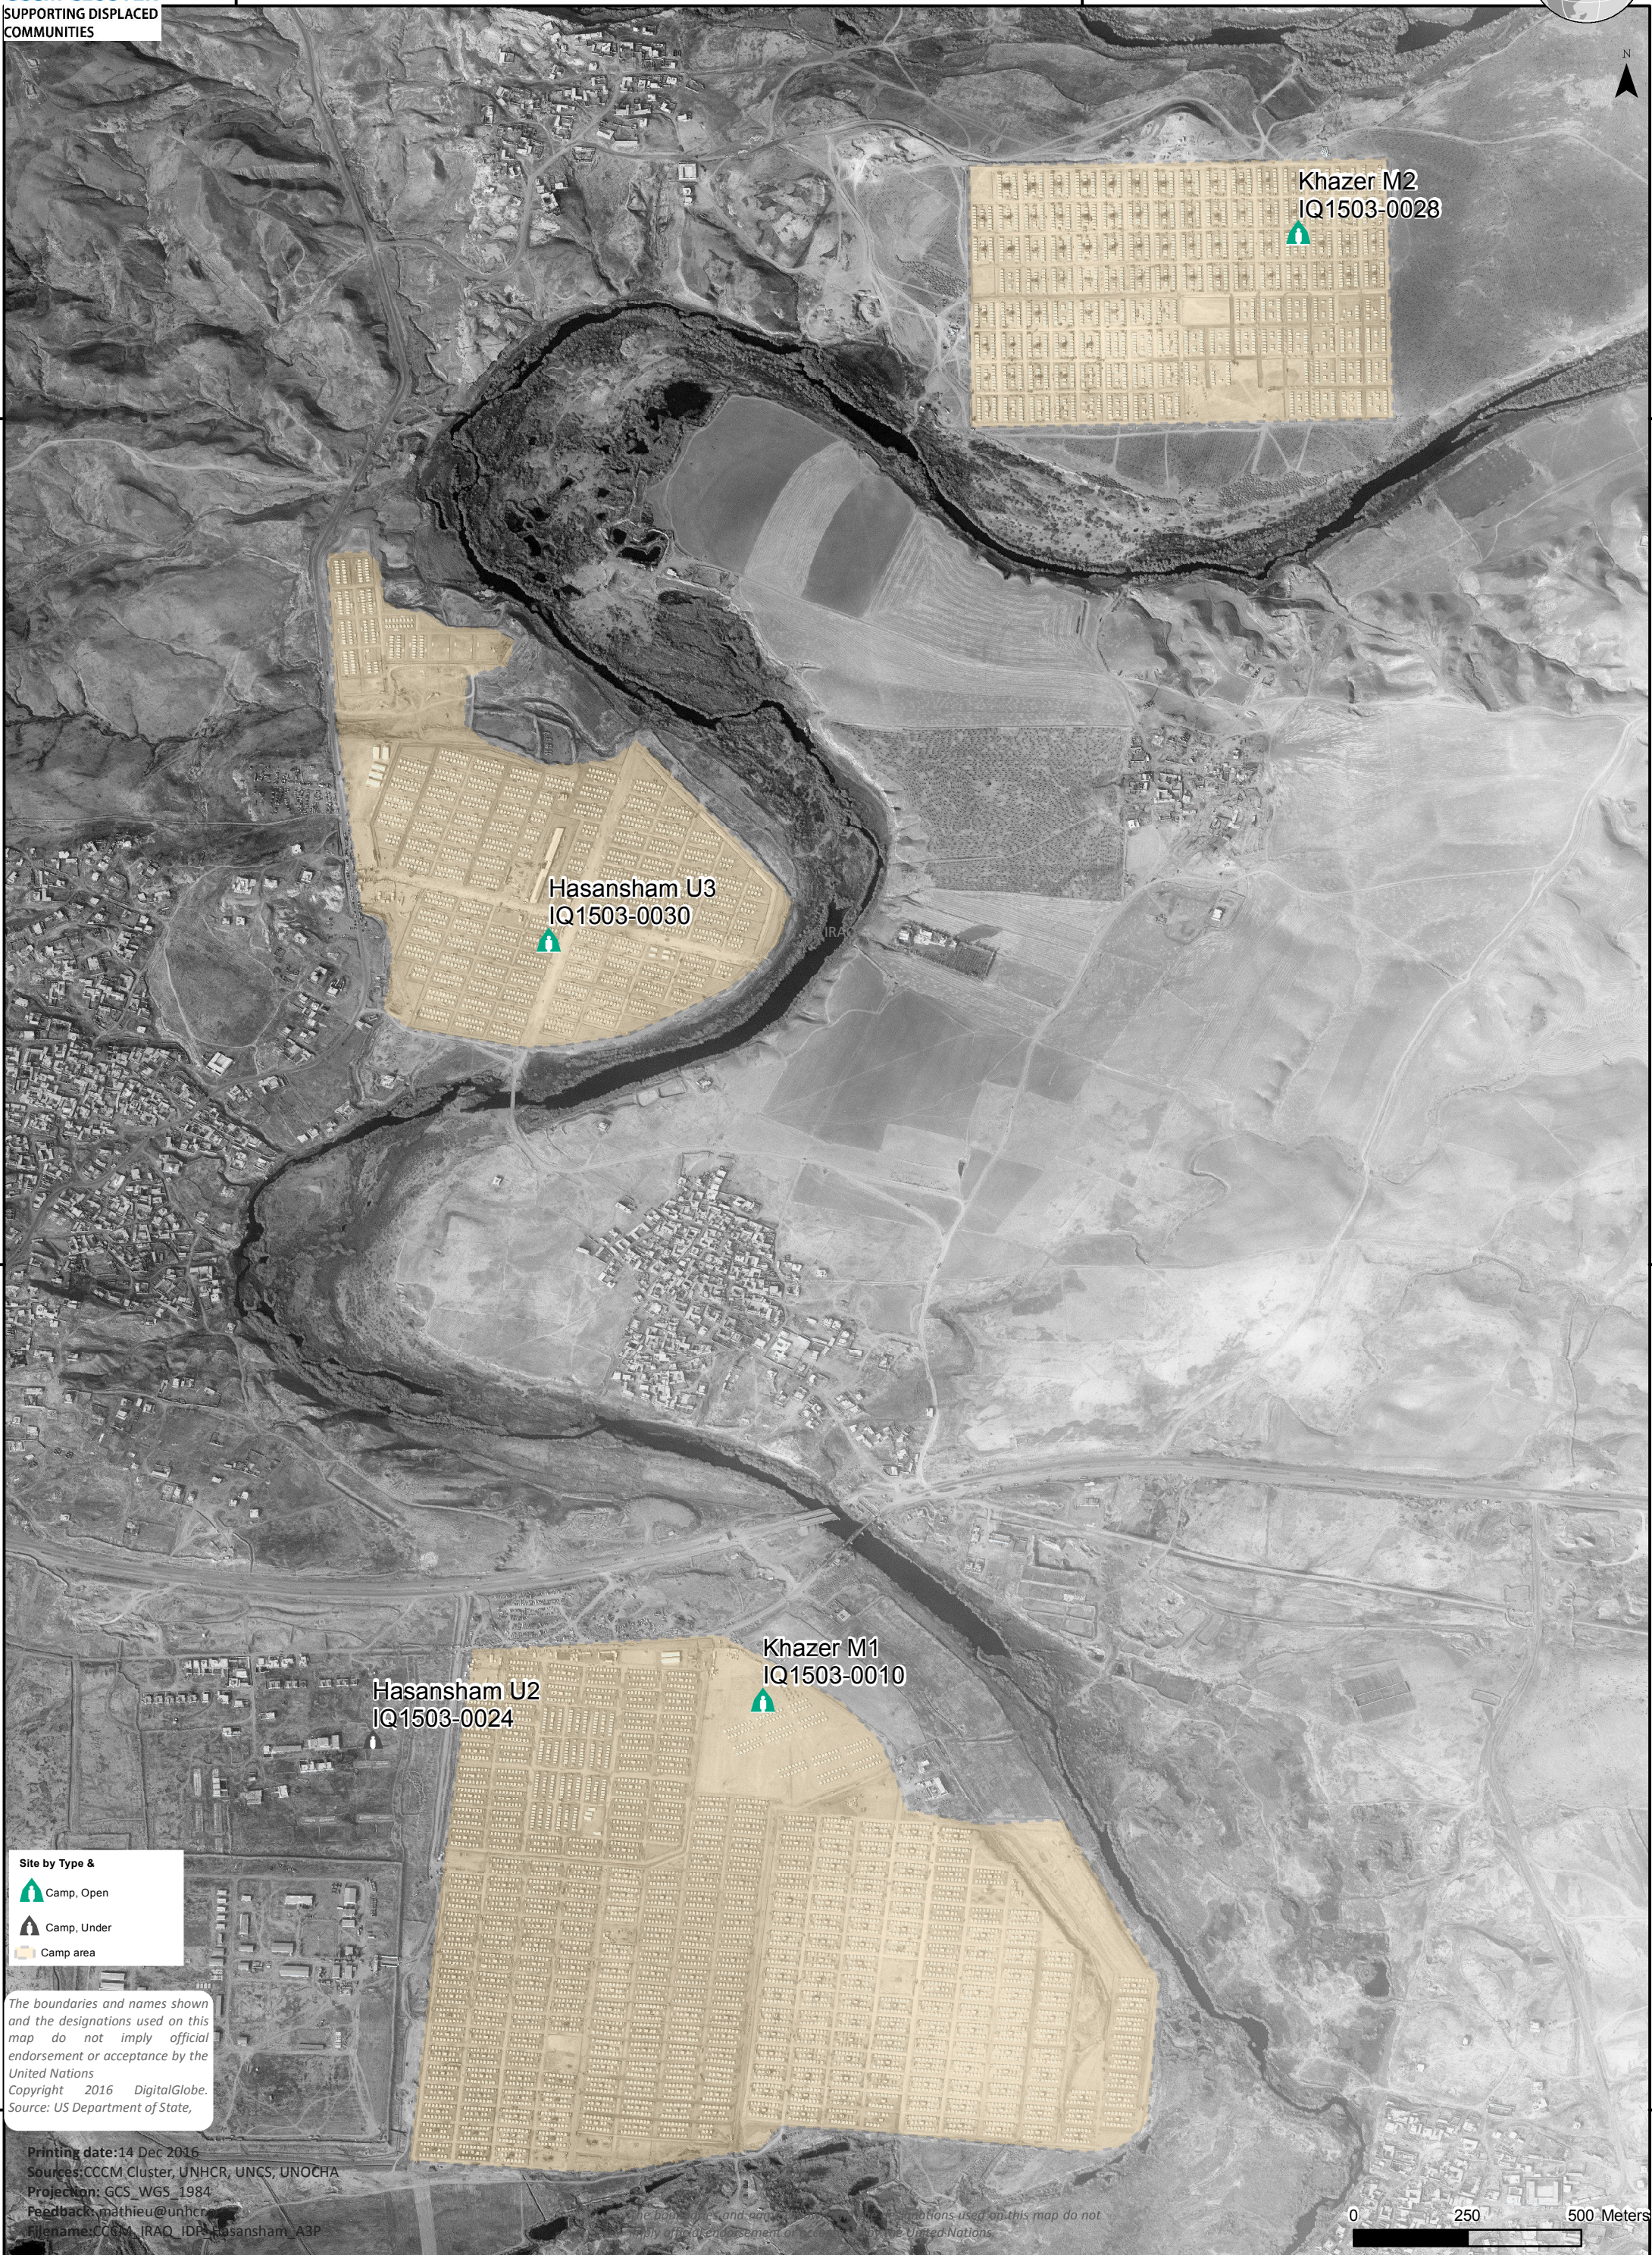

14 Dec 2016

43°32'0"E

43°33'0"E

SUPPORTING DISPLACED
COMMUNITIES

Khazer M2
IQ1503-0028

Hasansham U3
IQ1503-0030

Hasansham U2
IQ1503-0024

Khazer M1
IQ1503-0010

Site by Type &
 Camp, Open
 Camp, Under
 Camp area

The boundaries and names shown
and the designations used on this
map do not imply official
endorsement or acceptance by the
United Nations
Copyright 2016 DigitalGlobe.
Source: US Department of State,

Printing date: 14 Dec 2016
Sources: CCCM Cluster, UNHCR, UNCS, UNOCHA
Projection: GCS_WGS_1984
Feedback: mathieu@unhcr.org
Filename: CCCM_IRAQ_IDR_Hasansham_A3P

The boundaries and names shown and the designations used on this map do not imply official endorsement or acceptance by the United Nations

0 250 500 Meters