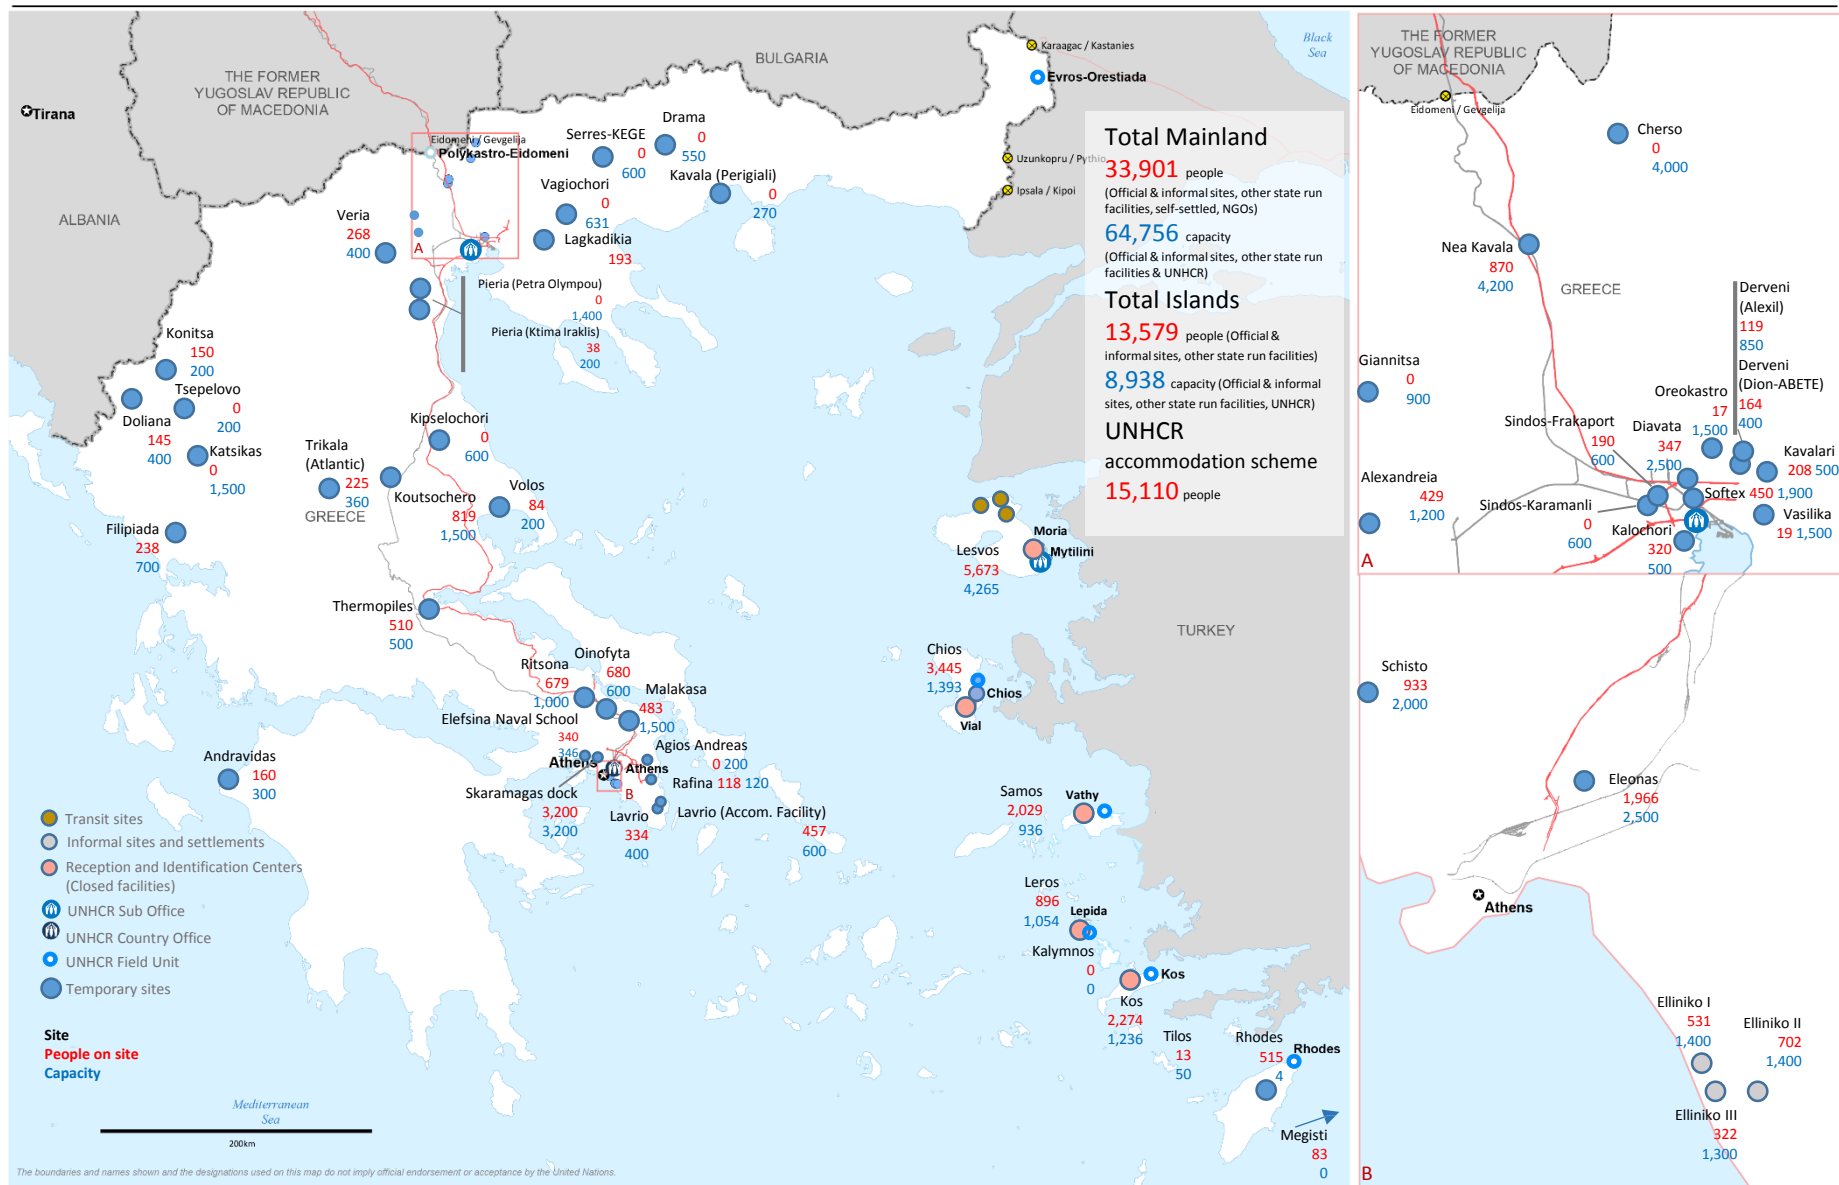

Europe Refugee Emergency

Daily map indicating capacity and occupancy (Governmental figures)

As of 07 February 2017 08:00 a.m. EET

Presence and capacity are based on Governmental figures from the Coordination Centre for the Management of the Refugee Crisis, as of 07/02/2017 10:00 a.m. Eastern European Time. Online map with additional information: <http://www.unhcr.gr/sites>