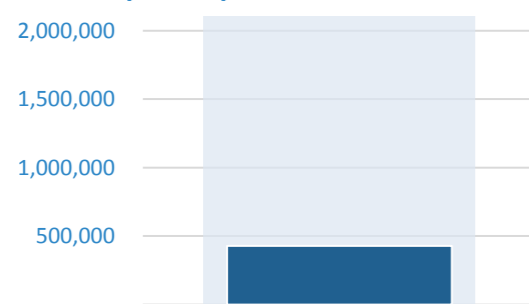

IDPs in camps compared to total IDPs in C&S