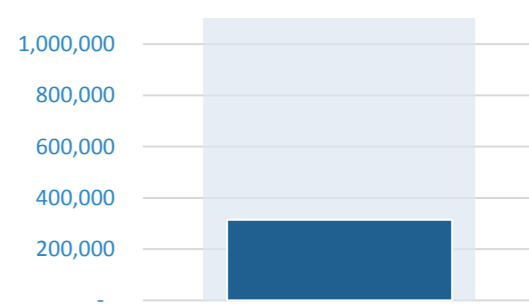

IRAQ

Camps per operational regions

KR-I

IDP populations in camps KR-I	300,255
Planned capacity in camps	404,134
Number of open camps	37
Average size of camp	8,115
Percentage of camp managed	97%

IDPs in camps compared to total IDPs in KR-I

Population Managed by Camp Management Agency

IDP populations in camps by Governorates

Center & South

IDP populations in camps C&S	223,883
Planned capacity in camps	487,605
Number of open camps	47
Average size of camp	4,763
Percentage of camp managed	96%