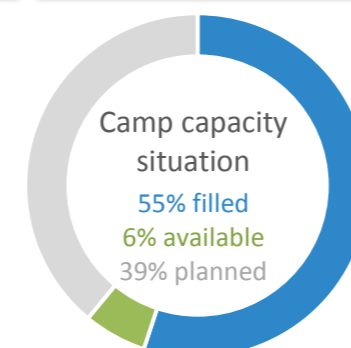

IDPs in camps compared to total IDPs in C&S