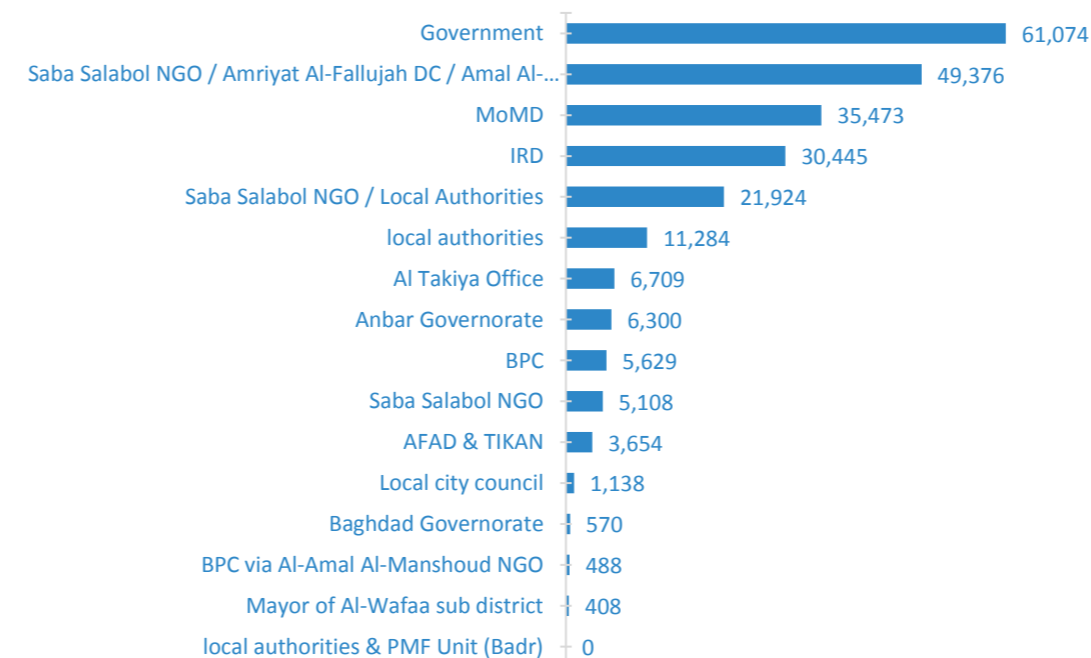

IRAQ

Camps per operational regions

KR-I

IDP populations in camps KR-I	300,255
Planned capacity in camps	404,134
Number of open camps	37
Average size of camp	8,115
Percentage of camp managed	97%

IDPs in camps compared to total IDPs in KR-I

Population Managed by Camp Management Agency

IDP populations in camps by Governorates

Center & South

IDP populations in camps C&S	223,883
Planned capacity in camps	487,605
Number of open camps	47
Average size of camp	4,763
Percentage of camp managed	96%

IDPs in camps compared to total IDPs in C&S

Population Managed by Camp Management Agency

IDP populations in camps by Governorates