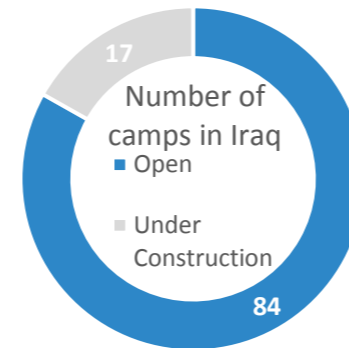

IRAQ

Camps per operational regions

KR-I

IDP populations in camps KR-I	300,255
Planned capacity in camps	404,134
Number of open camps	37
Average size of camp	8,115
Percentage of camp managed	97%

IDPs in camps compared to total IDPs in KR-I

Population Managed by Camp Management Agency

IDP populations in camps by Governorates

Center & South

IDP populations in camps C&S	223,883
Planned capacity in camps	487,605
Number of open camps	47
Average size of camp	4,763
Percentage of camp managed	96%