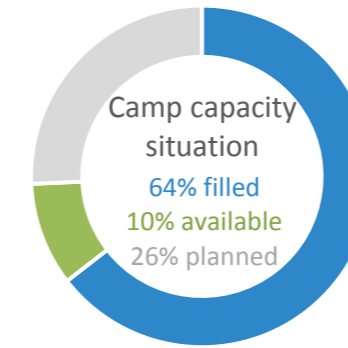

IRAQ

Camps per operational regions

KR-I

IDP populations in camps KR-I	300,255
Planned capacity in camps	404,134
Number of open camps	37
Average size of camp	8,115
Percentage of camp managed	97%

IDPs in camps compared to total IDPs in KR-I

Population Managed by Camp Management Agency

IDP populations in camps by Governorates

Center & South

IDP populations in camps C&S	223,883
Planned capacity in camps	487,605
Number of open camps	47
Average size of camp	4,763
Percentage of camp managed	96%