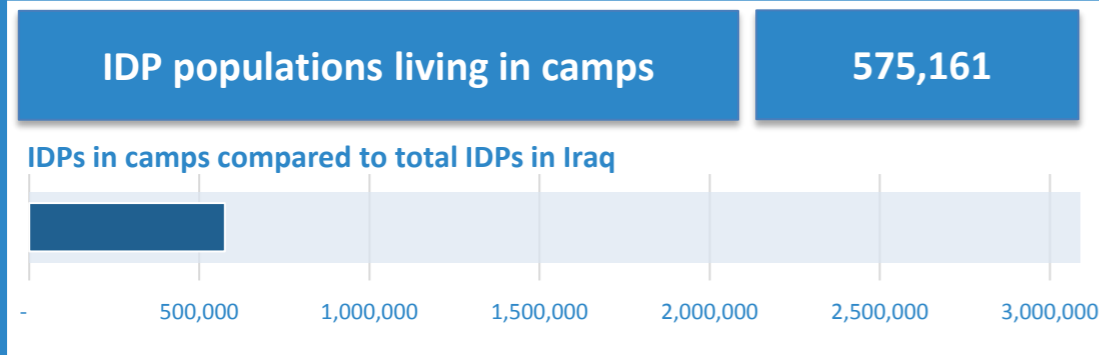

IRAQ

Camps per operational regions

KR-I

IDP populations in camps KR-I	300,255
Planned capacity in camps	404,134
Number of open camps	37
Average size of camp	8,115
Percentage of camp managed	97%

IDPs in camps compared to total IDPs in KR-I

Population Managed by Camp Management Agency

IDP populations in camps by Governorates

Center & South

IDP populations in camps C&S	223,883
Planned capacity in camps	487,605
Number of open camps	47
Average size of camp	4,763
Percentage of camp managed	96%