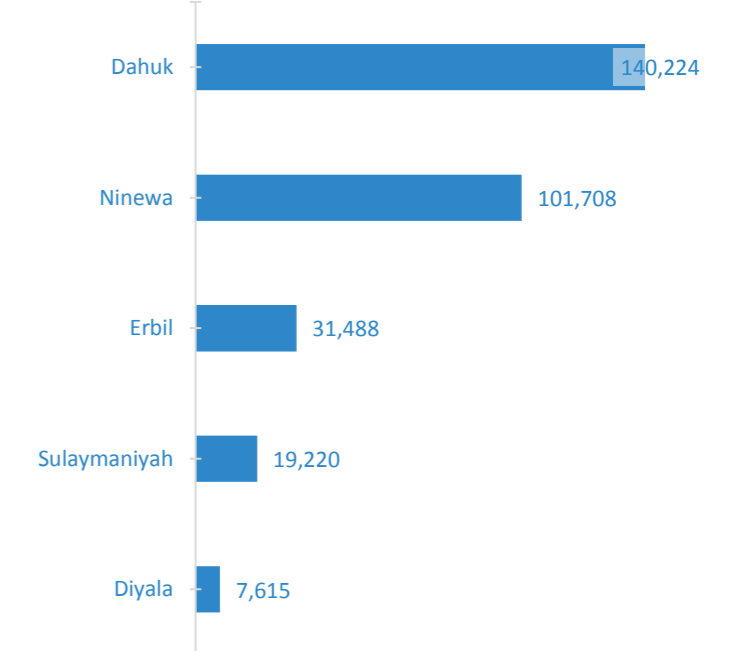

IRAQ

Camps per operational regions

KR-I

IDP populations in camps KR-I	300,255
Planned capacity in camps	404,134
Number of open camps	37
Average size of camp	8,115
Percentage of camp managed	97%

IDPs in camps compared to total IDPs in KR-I

Population Managed by Camp Management Agency

IDP populations in camps by Governorates

Center & South

IDP populations in camps C&S	223,883
Planned capacity in camps	487,605
Number of open camps	47
Average size of camp	4,763
Percentage of camp managed	96%