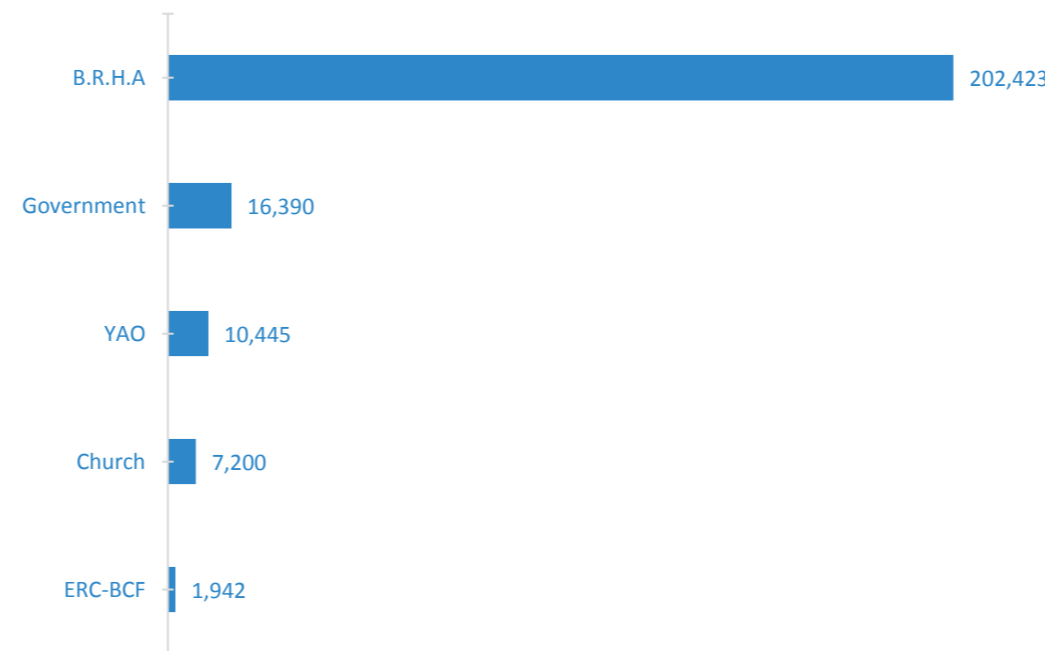

IRAQ

Camps per operational regions

KR-I

IDP populations in camps KR-I	300,255
Planned capacity in camps	404,134
Number of open camps	37
Average size of camp	8,115
Percentage of camp managed	97%

IDPs in camps compared to total IDPs in KR-I

Population Managed by Camp Management Agency

IDP populations in camps by Governorates

Center & South

IDP populations in camps C&S	223,883
Planned capacity in camps	487,605
Number of open camps	47
Average size of camp	4,763
Percentage of camp managed	96%