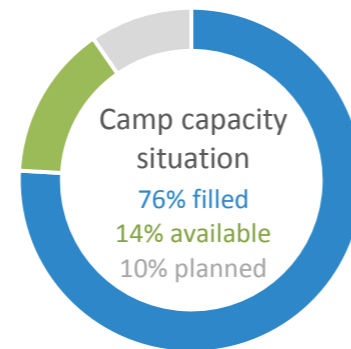

IRAQ

Camps per operational regions

KR-I

IDP populations in camps KR-I	300,255
Planned capacity in camps	404,134
Number of open camps	37
Average size of camp	8,115
Percentage of camp managed	97%

IDPs in camps compared to total IDPs in KR-I

Population Managed by Camp Management Agency

IDP populations in camps by Governorates

Center & South

IDP populations in camps C&S	223,883
Planned capacity in camps	487,605
Number of open camps	47
Average size of camp	4,763
Percentage of camp managed	96%