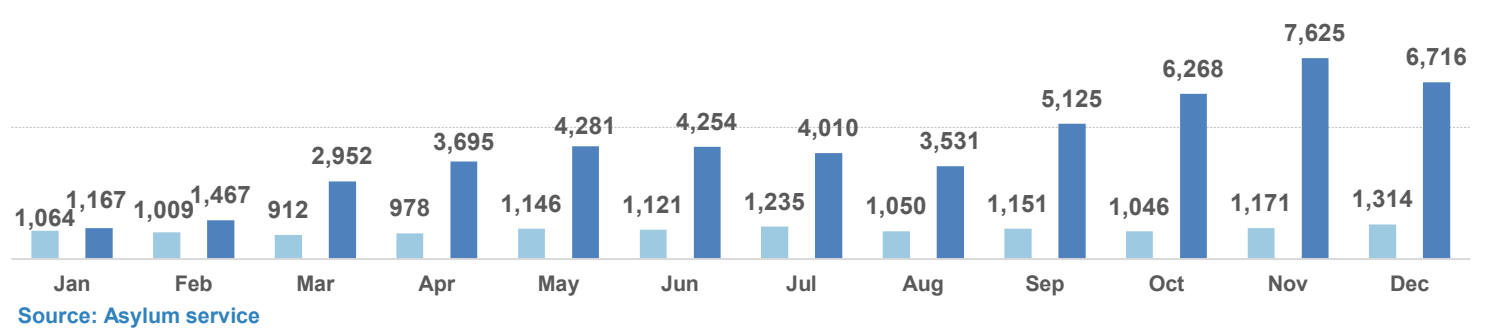

Estimated departures from islands to Mainland during Feb 2017: **1,061**

Dead and missing
272 dead - 152 missing (2015)
146 dead - 51 missing (Nov. 2016)
(Source: Hellenic Coast Guard, Greek territorial waters)

Arrivals per month

Estimated # of arrivals during the last seven days

(Based on arrivals or registration figures as provided by authorities, arrows indicating higher or lower number based on the day before)

13-02-2017	▲	0
14-02-2017	▲	15
15-02-2017	▲	57
16-02-2017	▼	38
17-02-2017	▼	36
18-02-2017	▼	0
19-02-2017	▲	43

Asylum applications

(Applications are not necessarily made by new arrivals)

Relocation Procedures (up to 12 February)