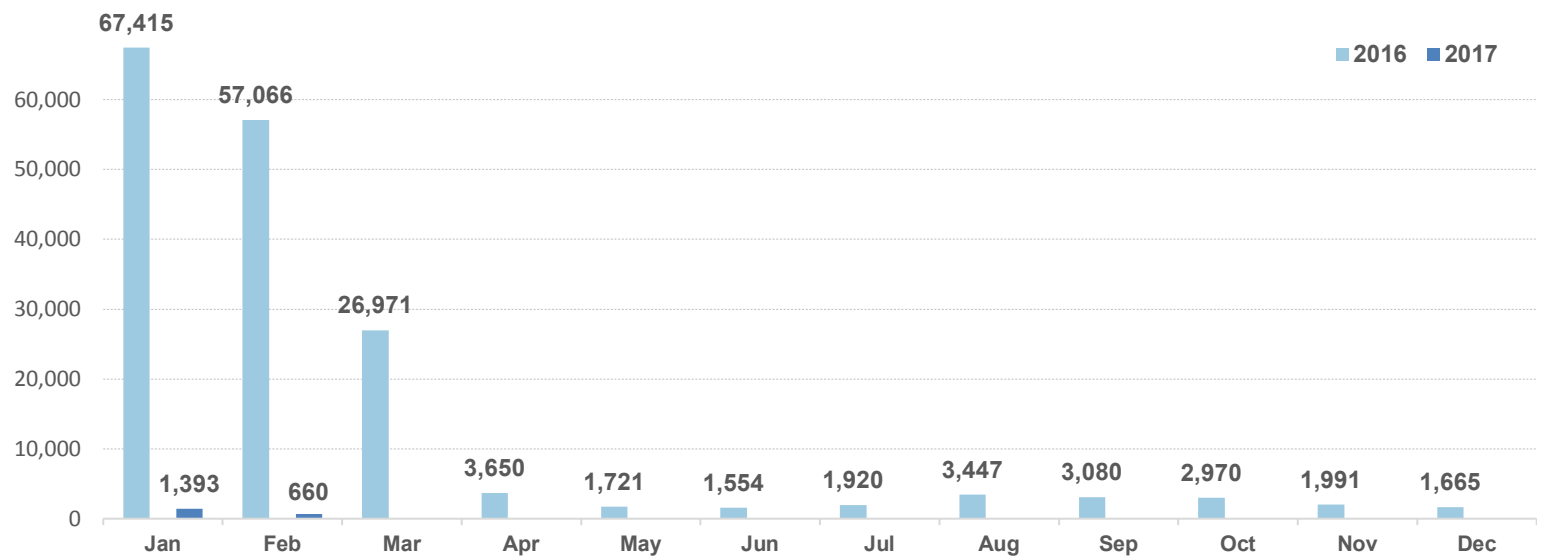

Total arrivals in Greece (Jan - Feb 2017): **2,053**

Total arrivals in Greece during Feb 2017: **660**

Average daily arrivals during Feb 2017: **35**

Average daily arrivals during Jan 2017: **45**

Daily estimated departures from islands to Mainland: **13**

Estimated departures from islands to Mainland during Feb 2017: **1,061**

Dead and missing
272 dead - 152 missing (2015)
146 dead - 51 missing (Nov. 2016)
(Source: Hellenic Coast Guard, Greek territorial waters)

Arrivals per month

Estimated # of arrivals during the last seven days

(Based on arrivals or registration figures as provided by authorities, arrows indicating higher or lower number based on the day before)