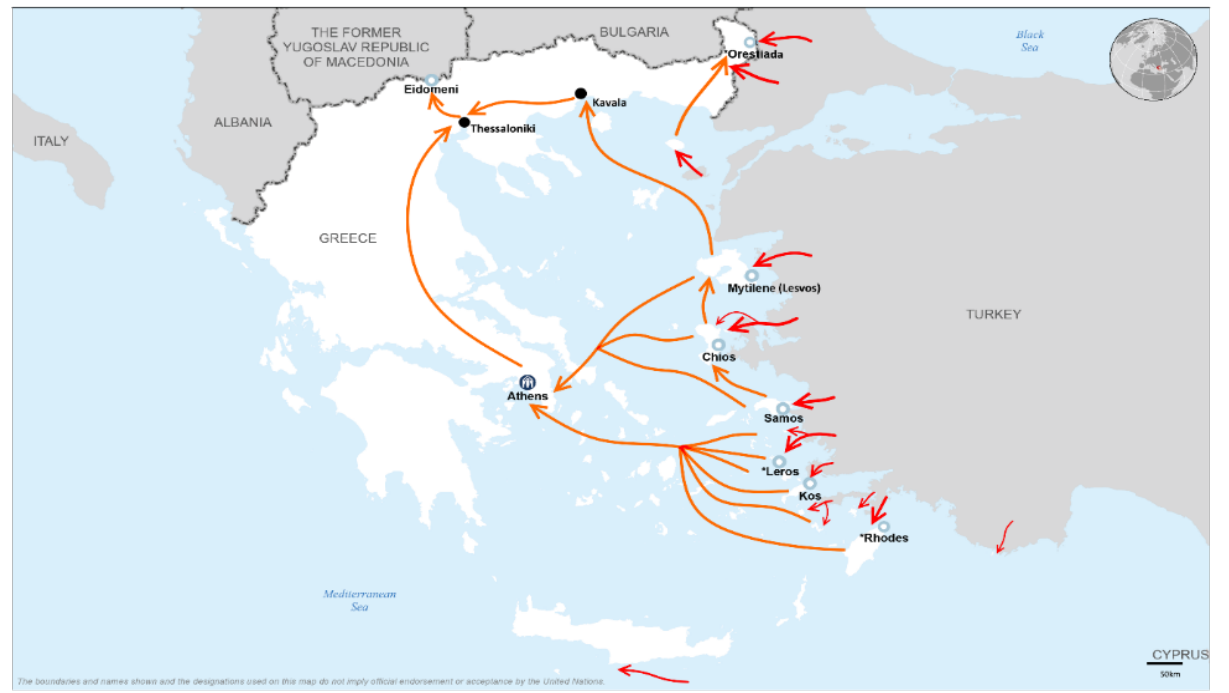

Total arrivals in Greece (Jan - Feb 2017): **2,053**

Total arrivals in Greece during Feb 2017: **660**

Average daily arrivals during Feb 2017: **35**

Average daily arrivals during Jan 2017: **45**

Daily estimated departures from islands to Mainland: **13**

Estimated departures from islands to Mainland during Feb 2017: **1,061**

Dead and missing
272 dead - 152 missing (2015)
146 dead - 51 missing (Nov. 2016)
(Source: Hellenic Coast Guard, Greek territorial waters)