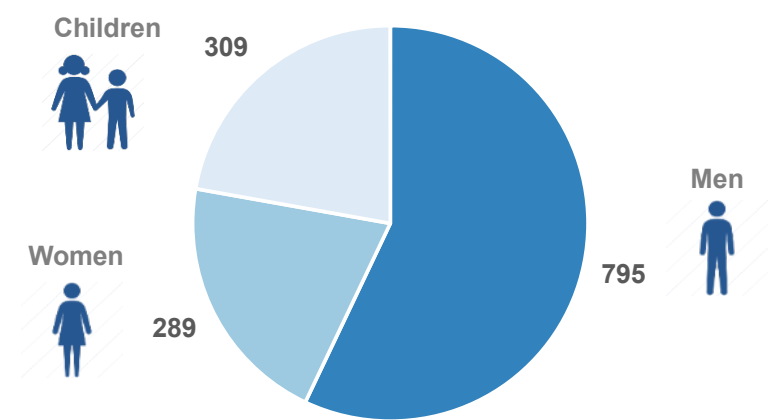

Total Relocation Requests: **15,625**
Implemented Transfers (Departures): **8,846**

Source: Asylum service

Top nationalities of arrivals in Greece

Source: Hellenic Police. Partial data.

Age and Gender (January 2017)