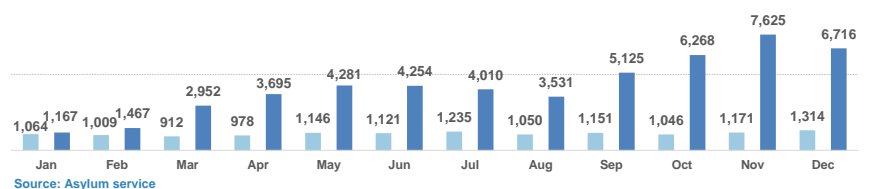

Estimated departures from islands to Mainland during March 2017: **324**

Dead and missing
272 dead - 152 missing (2015)
146 dead - 51 missing (Nov. 2016)
(Source: Hellenic Coast Guard, Greek territorial waters)

Estimated # of arrivals during the last seven days

(Based on arrivals or registration figures as provided by authorities, arrows indicating higher or lower number based on the day before)

28/02/2017	▲	139
1/03/2017	▼	0
2/03/2017	▲	62
3/03/2017	▼	0
4/03/2017	▲	20
5/03/2017	▲	61
6/03/2017	▲	68

Arrivals per month

Asylum applications

(Applications are not necessarily made by new arrivals)

Relocation Procedures (up to 12 February)

Total Relocation Requests: **15,625**
Implemented Transfers (Departures): **8,846**