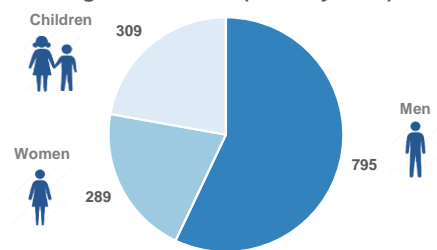

Age and Gender (January 2017)