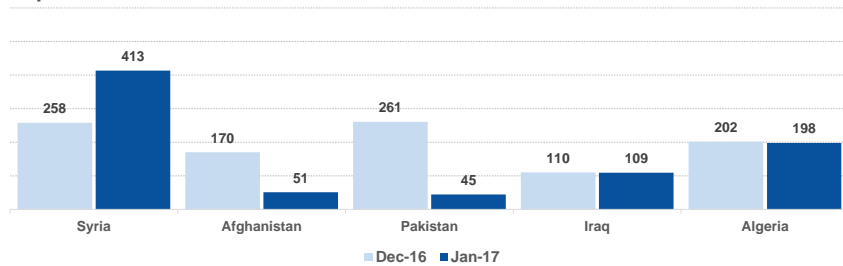

Top nationalities of arrivals in Greece