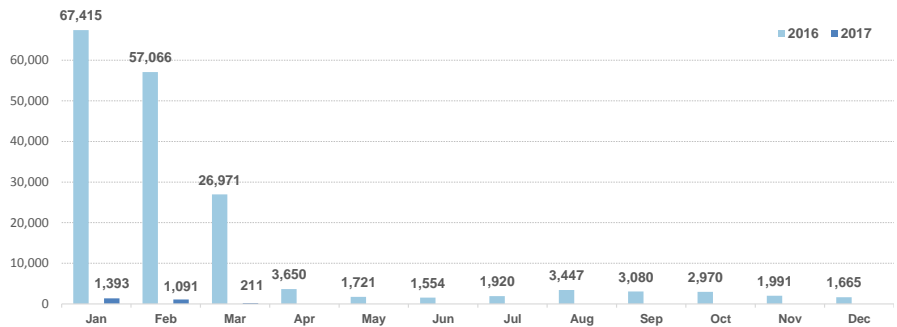

Arrivals per month