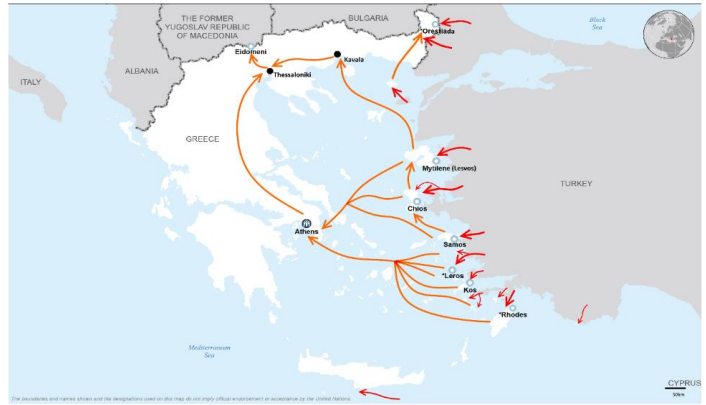

Total arrivals in Greece (Jan - Mar 2017): **2,695**

Total arrivals in Greece during Mar 2017: **211**

Average daily arrivals during Mar 2017: **35**

Average daily arrivals during Feb 2017: **39**

Daily estimated departures from islands to Mainland: **56**

Estimated departures from islands to Mainland during March 2017: **324**

Dead and missing
272 dead - 152 missing (2015)
146 dead - 51 missing (Nov. 2016)
(Source: Hellenic Coast Guard, Greek territorial waters)