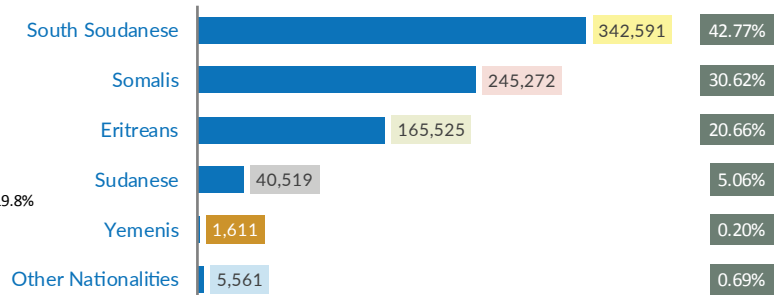

Breakdown by nationality