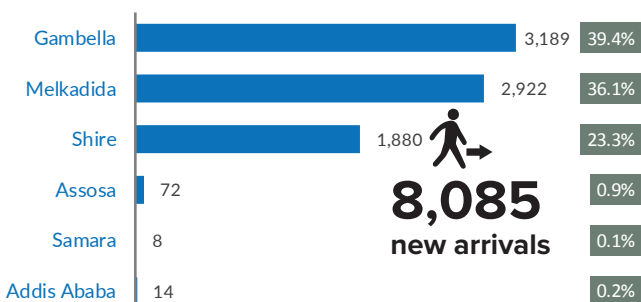

New arrivals trends by location | 2017