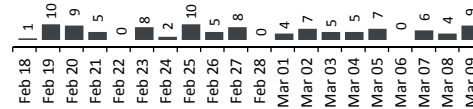

Registration Statistics

Registered 07 to 09 Mar 2017

Mahama	16
Kigali	
Nyarushishi	1
Total	17

Camp / Reception Centre Population

Bugesera*	327	145
Nyanza*	6	4
Nyarushishi*	1	1
Mahama	52,972	18,789
Gatore*	254	242
Kigali	27,821	13,705
Huye	3,263	1,231
Total	84,644	34,117

Total Arrivals

Gatore Arrivals

84,644	Total Active Refugees
83,923	Registered L2
721	Registered L1**
8,906	Temporarily Inactivated***
93,555	Active + Inactive Refugees

Kigali Arrivals: 9 Bugesera Arrivals: 0 Huye Arrivals: 2