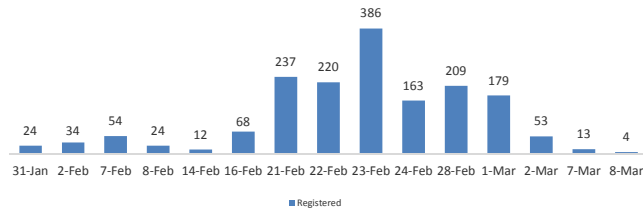

Registration Statistics

Registered 07 to 09 Mar 2017

Mahama	16
Kigali	
Nyarushishi	1
Total	17

Camp / Reception Centre Population

Bugesera*	327	145
Nyanza*	6	4
Nyarushishi*	1	1
Mahama	52,972	18,789
Gatore*	254	242
Kigali	27,821	13,705
Huye	3,263	1,231
Total	84,644	34,117

Total Arrivals

Gatore Arrivals

84,644	Total Active Refugees
83,923	Registered L2
721	Registered L1**
8,906	Temporarily Inactivated***
93,555	Active + Inactive Refugees

Kigali Arrivals: 9 Bugesera Arrivals: 0 Huye Arrivals: 2

Daily Registration Trends

Area of Origin

Kirundo	36,246	43%
Bujumbura Mairie	30,512	36%
Muyinga	7,936	9%
Ngozi	2,692	3%
Karuzi	1,153	1%
Kayanza	934	1%
Cibitoke	919	1%
Ruyigi	450	1%
Gitega	585	1%
Bubanza	479	1%
Others	2,017	2%
Total	83,923	

Age Cohort

Age Cohort	Female	Male	Total	%
0 - 4 years	6,087	6,331	12,418	15%
5 - 11 years	7,701	7,842	15,543	19%
12 - 17 years	5,303	5,611	10,914	13%
18 - 59 years	21,362	21,886	43,248	52%
60 + years	1,151	649	1,800	2%
Total	41,604	42,319	83,923	100%