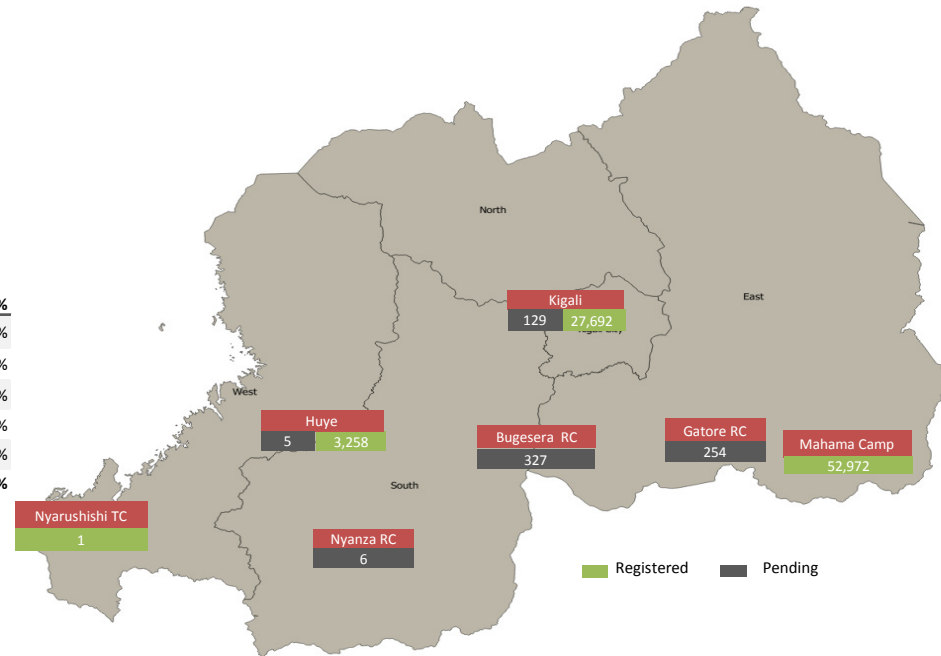

Total Arrivals

Gatore Arrivals

84,644	Total Active Refugees
83,923	Registered L2
721	Registered L1**
8,906	Temporarily Inactivated***
93,555	Active + Inactive Refugees

Kigali Arrivals: 9 Bugesera Arrivals: 0 Huye Arrivals: 2

Daily Registration Trends

Area of Origin

Kirundo	36,246	43%
Bujumbura Mairie	30,512	36%
Muyinga	7,936	9%
Ngozi	2,692	3%
Karuzi	1,153	1%
Kayanza	934	1%
Cibitoke	919	1%
Ruyigi	450	1%
Gitega	585	1%
Bubanza	479	1%
Others	2,017	2%
Total	83,923	

Age Cohort

Age Cohort	Female	Male	Total	%
0 - 4 years	6,087	6,331	12,418	15%
5 - 11 years	7,701	7,842	15,543	19%
12 - 17 years	5,303	5,611	10,914	13%
18 - 59 years	21,362	21,886	43,248	52%
60 + years	1,151	649	1,800	2%
Total	41,604	42,319	83,923	100%

Dependants of Burundian Refugees - Other Nationalities

Origin	Female	Male	Total
Rwanda	275	26	301
Tanzania	2	1	3
Belgium	1		1
Kenya	1		1
Uganda	1		1
Total	280	27	307

* Source: MIDIMAR. All other sources are UNHCR