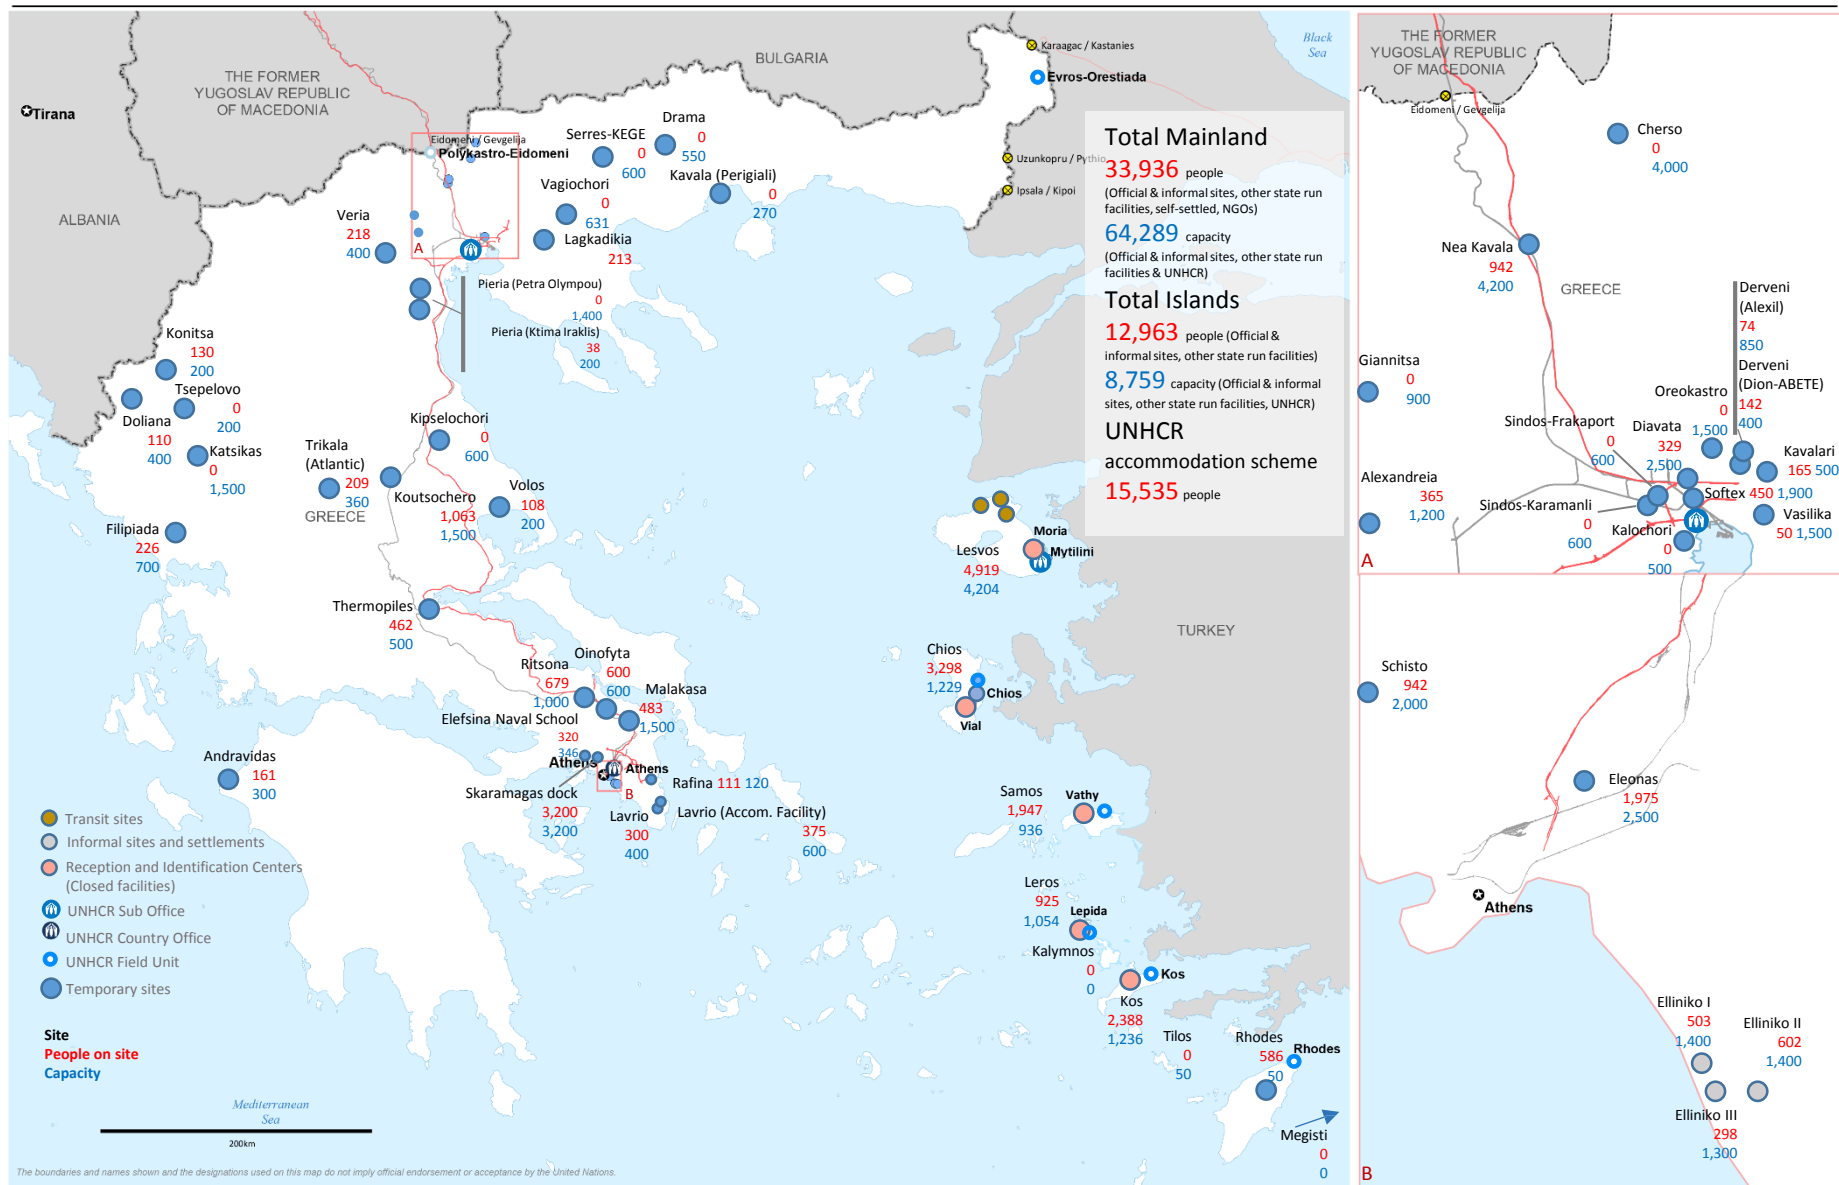

Europe Refugee Emergency

Daily map indicating capacity and occupancy (Governmental figures)

As of 14 March 2017 08:00 a.m. EET

Presence and capacity are based on Governmental figures from the Coordination Centre for the Management of the Refugee Crisis, as of 14/03/2017 10:00 a.m. Eastern European Time. Online map with additional information: <http://www.unhcr.gr/sites>