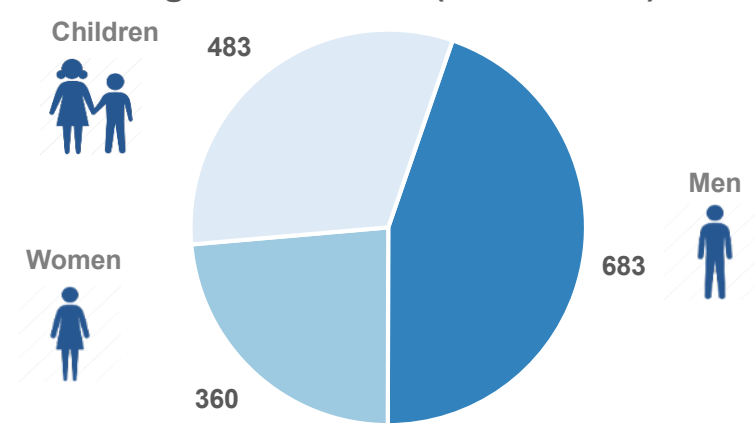

Age and Gender (March 2017)