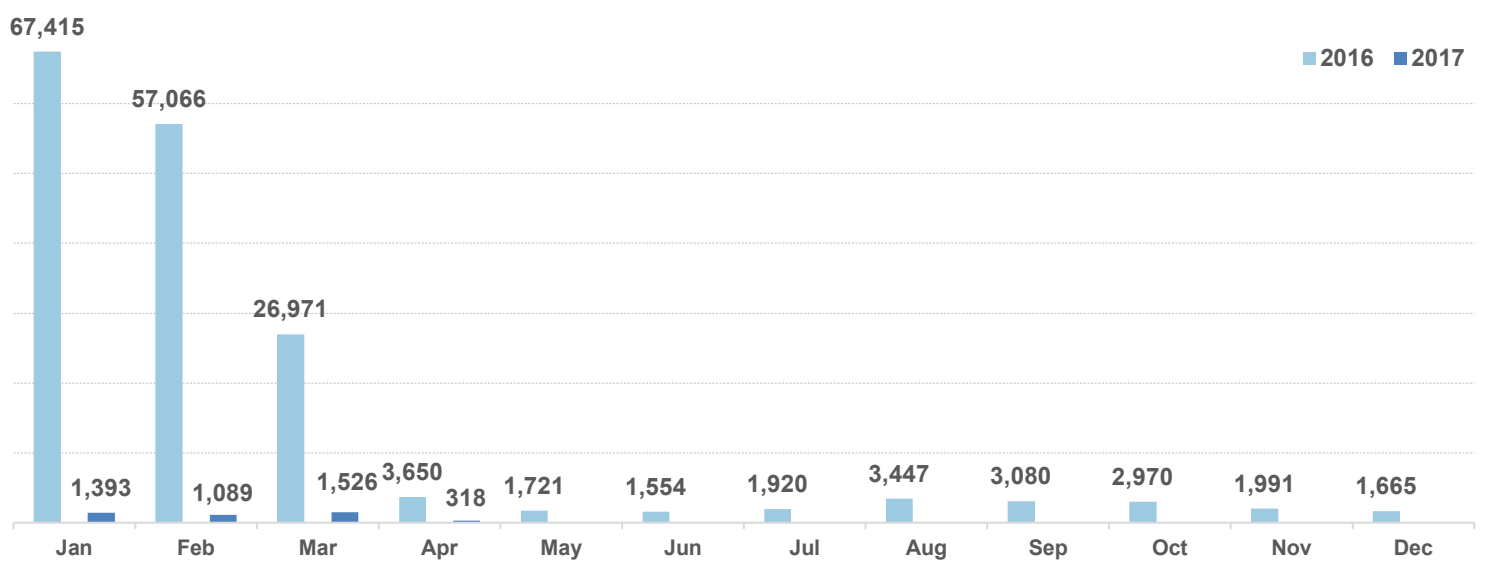

Total arrivals in Greece (Jan - Apr 2017): **4,326**

Total arrivals in Greece during Apr 2017: **318**

Average daily arrivals during Apr 2017: **32**

Average daily arrivals during Mar 2017: **49**

Daily estimated departures from islands to Mainland: **23**

Estimated departures from islands to Mainland during April 2017: **444**

Dead and missing
272 dead - 152 missing (2015)
146 dead - 51 missing (Dec. 2016)
(Source: Hellenic Coast Guard, Greek territorial waters)

Estimated # of arrivals during the last seven days
(Based on arrivals or registration figures as provided by authorities, arrows indicating higher or lower number based on the day before)

4-04-2017	▲	124
5-04-2017	▼	0
6-04-2017	▲	25
7-04-2017	▼	16
8-04-2017	▲	38
9-04-2017	▼	1
10-04-2017	▲	18

Relocation Procedures (up to 02 April)
Total Relocation Requests: **18,590**
Implemented Transfers (Departures): **11,279**
Source: Asylum service

Arrivals per month

Asylum applications

(Applications are not necessarily made by new arrivals)