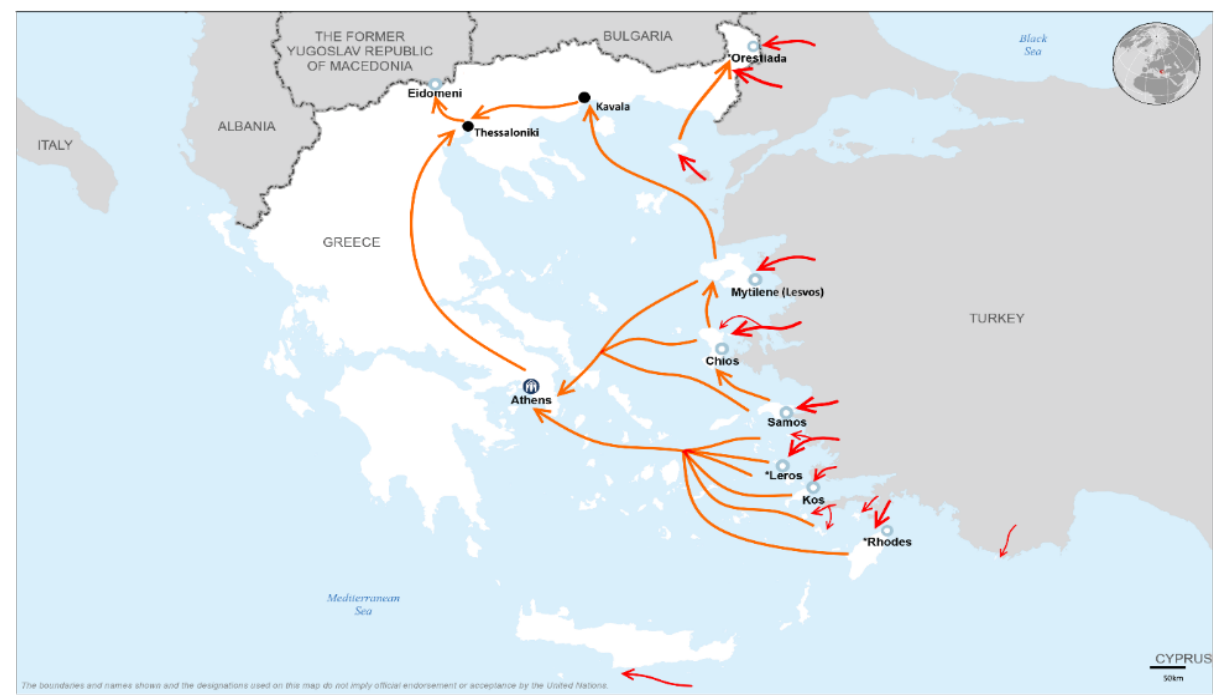

Total arrivals in Greece (Jan - Apr 2017): **4,326**

Total arrivals in Greece during Apr 2017: **318**

Average daily arrivals during Apr 2017: **32**

Average daily arrivals during Mar 2017: **49**

Daily estimated departures from islands to Mainland: **23**

Estimated departures from islands to Mainland during April 2017: **444**

Dead and missing
272 dead - 152 missing (2015)
146 dead - 51 missing (Dec. 2016)
(Source: Hellenic Coast Guard, Greek territorial waters)

Estimated # of arrivals during the last seven days
(Based on arrivals or registration figures as provided by authorities, arrows indicating higher or lower number based on the day before)

4-04-2017	▲	124
5-04-2017	▼	0
6-04-2017	▲	25
7-04-2017	▼	16
8-04-2017	▲	38
9-04-2017	▼	1
10-04-2017	▲	18

Relocation Procedures (up to 02 April)
Total Relocation Requests: **18,590**
Implemented Transfers (Departures): **11,279**
Source: Asylum service

Arrivals per month

Asylum applications

(Applications are not necessarily made by new arrivals)