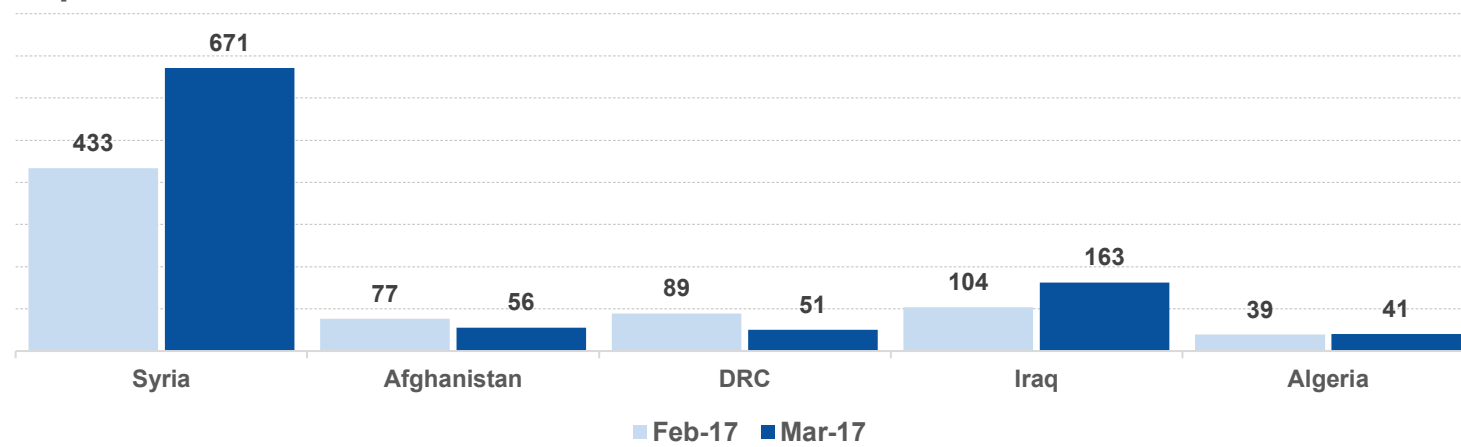

Top nationalities of arrivals in Greece