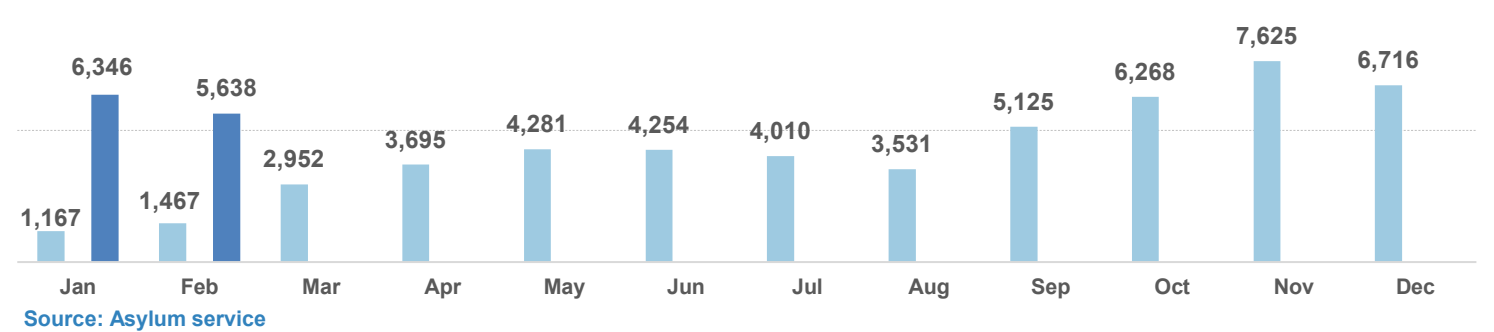

Estimated departures from islands to Mainland during April 2017: **444**

Dead and missing
272 dead - 152 missing (2015)
146 dead - 51 missing (Dec. 2016)
(Source: Hellenic Coast Guard, Greek territorial waters)

Estimated # of arrivals during the last seven days
(Based on arrivals or registration figures as provided by authorities, arrows indicating higher or lower number based on the day before)

4-04-2017	▲	124
5-04-2017	▼	0
6-04-2017	▲	25
7-04-2017	▼	16
8-04-2017	▲	38
9-04-2017	▼	1
10-04-2017	▲	18

Relocation Procedures (up to 02 April)
Total Relocation Requests: **18,590**
Implemented Transfers (Departures): **11,279**
Source: Asylum service

Arrivals per month

Asylum applications

(Applications are not necessarily made by new arrivals)