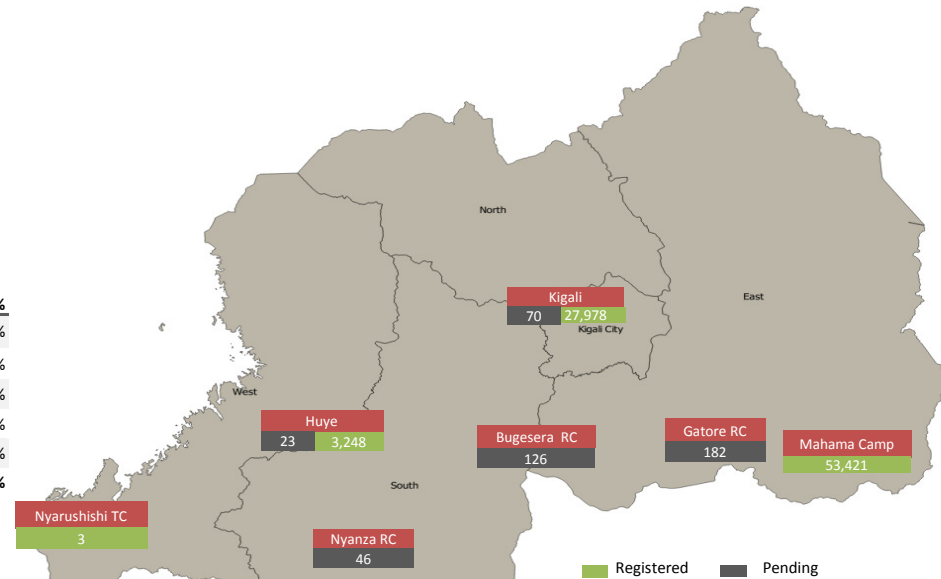

* Source: MIDIMAR. All other sources are UNHCR

** Individuals registered in Nyanza, Gatore, Bugesera RCs have undergone level 1 biometric registration

*** Inactivated due to absence at food distribution for 3 or more consecutive months in Sep 2015 - Mar 2017 (7,779) or spontaneous departure to BDI (1,457)

For more information please visit our website: <http://data2.unhcr.org/en/situations/burundi/location/2006>