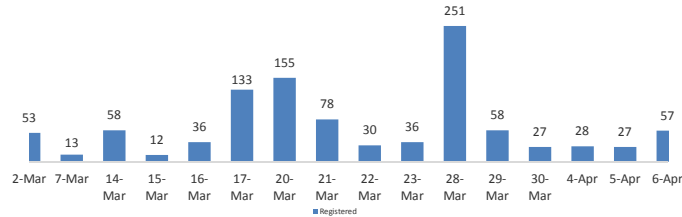

Registration Statistics

Registered
Mahama
Kigali
Nyarushishi
Total

Camp / Reception Centre Population	
Bugesera*	126
Nyanza*	46
Nyarushishi*	3
Mahama	53,421
Gatore*	182
Kigali	28,048
Huye	3,271
Total	85,097

85,097	Total Active Refugees
84,650	Registered L2
447	Registered L1**
9,236	Temporarily Inactivated***
94,333	Active + Inactive Refugees

Kigali Arrivals:0 Bugesera Arrivals: 19 Huye Arrivals: 0

Daily Registration Trends