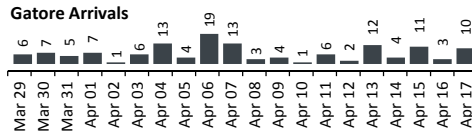

Registration Statistics

Registered
Mahama
Kigali
Nyarushishi
Total

Camp / Reception Centre Population	
Bugesera*	126
Nyanza*	46
Nyarushishi*	3
Mahama	53,421
Gatore*	182
Kigali	28,048
Huye	3,271
Total	85,097

85,097	Total Active Refugees
84,650	Registered L2
447	Registered L1**
9,236	Temporarily Inactivated***
94,333	Active + Inactive Refugees

Kigali Arrivals:0 Bugesera Arrivals: 19 Huye Arrivals: 0

Daily Registration Trends