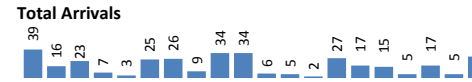

Registration Statistics

Registered
Mahama
Kigali
Nyarushishi
Total

Camp / Reception Centre Population	
Bugesera*	126
Nyanza*	46
Nyarushishi*	3
Mahama	53,421
Gatore*	182
Kigali	28,048
Huye	3,271
Total	85,097

85,097	Total Active Refugees
84,650	Registered L2
447	Registered L1**
9,236	Temporarily Inactivated***
94,333	Active + Inactive Refugees

Kigali Arrivals:0 Bugesera Arrivals: 19 Huye Arrivals: 0

Daily Registration Trends