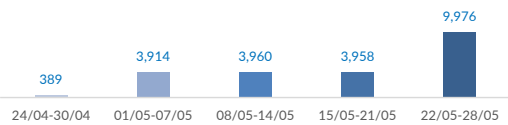

Italy weekly snapshot - 28 May 2017

(The charts below are based on figures from the Italian Ministry of Interior and UNHCR estimates. All figures are provisional and subject to change)

Total arrivals (1 Jan - 28 May 2017):	59,043
Total arrivals (1 Jan - 28 May 2016):	44,847
Total arrivals 1 May - 28 May 2017	21,808
Total arrivals 1 May - 28 May 2016	16,921
Average daily arrivals in May 2017:	703
Average daily arrivals in April 2017:	431

Dead and missing in 2017 (as of 28 May)	1,729
Dead and missing in 2016 (as of 28 May)	2,537
Dead and missing in 2016	5,096

Estimated # of arrivals during the last seven days

(Based on arrivals or registration figures collected by UNHCR staff)

Mon, 22 May 2017	1,194
Tue, 23 May 2017	31
Wed, 24 May 2017	235
Thu, 25 May 2017	15
Fri, 26 May 2017	3,406
Sat, 27 May 2017	2,162
Sun, 28 May 2017	2,933

Arrivals per month

Sea arrivals of last weeks

Persons relocated (as of 28 May) **6,119**