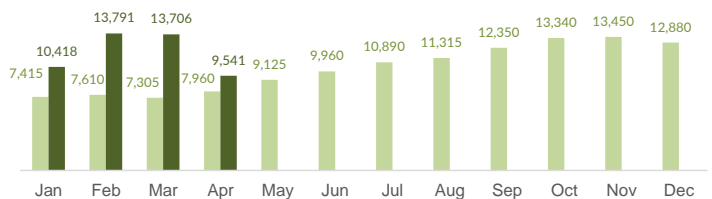

Italy weekly snapshot - 28 May 2017

(The charts below are based on figures from the Italian Ministry of Interior and UNHCR estimates. All figures are provisional and subject to change)

Total arrivals (1 Jan - 28 May 2017):	59,043
Total arrivals (1 Jan - 28 May 2016):	44,847
Total arrivals 1 May - 28 May 2017	21,808
Total arrivals 1 May - 28 May 2016	16,921
Average daily arrivals in May 2017:	703
Average daily arrivals in April 2017:	431

Dead and missing in 2017 (as of 28 May)	1,729
Dead and missing in 2016 (as of 28 May)	2,537
Dead and missing in 2016	5,096

Estimated # of arrivals during the last seven days

(Based on arrivals or registration figures collected by UNHCR staff)

Mon, 22 May 2017	1,194
Tue, 23 May 2017	31
Wed, 24 May 2017	235
Thu, 25 May 2017	15
Fri, 26 May 2017	3,406
Sat, 27 May 2017	2,162
Sun, 28 May 2017	2,933

Arrivals per month

Sea arrivals of last weeks

Persons relocated (as of 28 May) **6,119**

% relocated persons of the 39,600 target*

* Out of 39,600 originally foreseen to be relocated from Italy, 34,953 commitments have been legally foreseen in the Council Decisions.

Asylum applications

(Applications are not necessarily lodged by new arrivals)