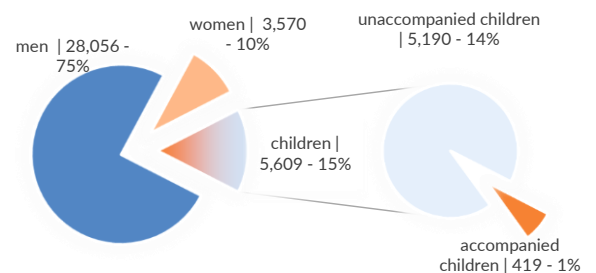

Italy weekly snapshot - 28 May 2017

(The charts below are based on figures from the Italian Ministry of Interior and UNHCR estimates. All figures are provisional and subject to change)

Total arrivals (1 Jan - 28 May 2017):	59,043
Total arrivals (1 Jan - 28 May 2016):	44,847
Total arrivals 1 May - 28 May 2017	21,808
Total arrivals 1 May - 28 May 2016	16,921
Average daily arrivals in May 2017:	703
Average daily arrivals in April 2017:	431

Mon, 22 May 2017	1,194
Tue, 23 May 2017	31
Wed, 24 May 2017	235
Thu, 25 May 2017	15
Fri, 26 May 2017	3,406
Sat, 27 May 2017	2,162
Sun, 28 May 2017	2,933

Arrivals per month

Sea arrivals of last weeks

Persons relocated (as of 28 May) **6,119**

% relocated persons of the 39,600 target*

* Out of 39,600 originally foreseen to be relocated from Italy, 34,953 commitments have been legally foreseen in the Council Decisions.

Asylum applications

(Applications are not necessarily lodged by new arrivals)

Most common sea arrival nationalities in Italy

(comparison with previous month)

Sea arrivals by gender and age - Jan - Apr 2017

Estimated daily sea arrivals in 2017