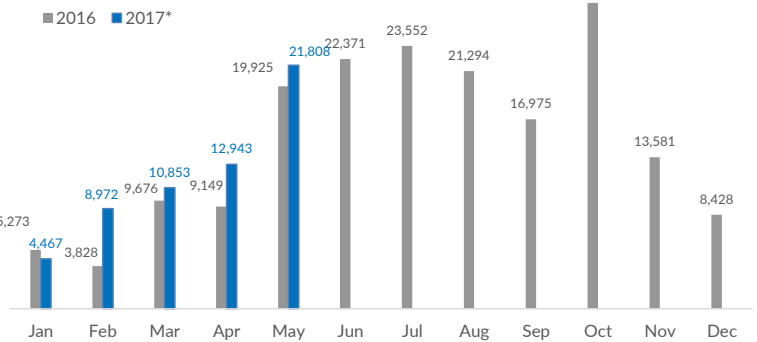

Italy weekly snapshot - 28 May 2017

(The charts below are based on figures from the Italian Ministry of Interior and UNHCR estimates. All figures are provisional and subject to change)

Total arrivals (1 Jan - 28 May 2017):	59,043
Total arrivals (1 Jan - 28 May 2016):	44,847
Total arrivals 1 May - 28 May 2017	21,808
Total arrivals 1 May - 28 May 2016	16,921
Average daily arrivals in May 2017:	703
Average daily arrivals in April 2017:	431

Dead and missing in 2017 (as of 28 May)	1,729
Dead and missing in 2016 (as of 28 May)	2,537
Dead and missing in 2016	5,096

Estimated # of arrivals during the last seven days

(Based on arrivals or registration figures collected by UNHCR staff)

Mon, 22 May 2017	1,194
Tue, 23 May 2017	31
Wed, 24 May 2017	235
Thu, 25 May 2017	15
Fri, 26 May 2017	3,406
Sat, 27 May 2017	2,162
Sun, 28 May 2017	2,933

Arrivals per month

Sea arrivals of last weeks

Persons relocated (as of 28 May) **6,119**

% relocated persons of the 39,600 target*

* Out of 39,600 originally foreseen to be relocated from Italy, 34,953 commitments have been legally foreseen in the Council Decisions.

Asylum applications

(Applications are not necessarily lodged by new arrivals)