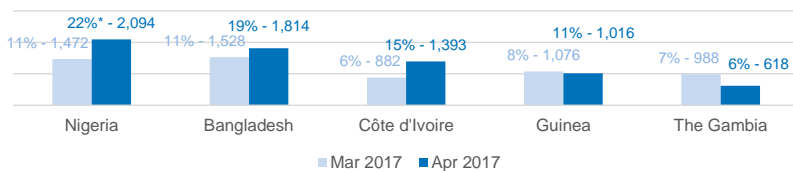

Mon, 22 May 2017	1,194
Tue, 23 May 2017	31
Wed, 24 May 2017	235
Thu, 25 May 2017	15
Fri, 26 May 2017	3,406
Sat, 27 May 2017	2,162
Sun, 28 May 2017	2,933

Arrivals per month

Sea arrivals of last weeks

Persons relocated (as of 28 May) **6,119**

% relocated persons of the 39,600 target*

* Out of 39,600 originally foreseen to be relocated from Italy, 34,953 commitments have been legally foreseen in the Council Decisions.

Asylum applications

(Applications are not necessarily lodged by new arrivals)

Most common sea arrival nationalities in Italy

(comparison with previous month)

Sea arrivals by gender and age - Jan - Apr 2017

Estimated daily sea arrivals in 2017