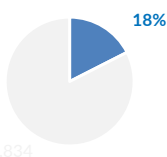

Italy weekly snapshot - 28 May 2017

(The charts below are based on figures from the Italian Ministry of Interior and UNHCR estimates. All figures are provisional and subject to change)

Total arrivals (1 Jan - 28 May 2017):	59,043
Total arrivals (1 Jan - 28 May 2016):	44,847
Total arrivals 1 May - 28 May 2017	21,808
Total arrivals 1 May - 28 May 2016	16,921
Average daily arrivals in May 2017:	703
Average daily arrivals in April 2017:	431

Mon, 22 May 2017	1,194
Tue, 23 May 2017	31
Wed, 24 May 2017	235
Thu, 25 May 2017	15
Fri, 26 May 2017	3,406
Sat, 27 May 2017	2,162
Sun, 28 May 2017	2,933

Arrivals per month

Sea arrivals of last weeks

Persons relocated (as of 28 May) **6,119**

% relocated persons of the 39,600 target*

* Out of 39,600 originally foreseen to be relocated from Italy, 34,953 commitments have been legally foreseen in the Council Decisions.

Asylum applications

(Applications are not necessarily lodged by new arrivals)