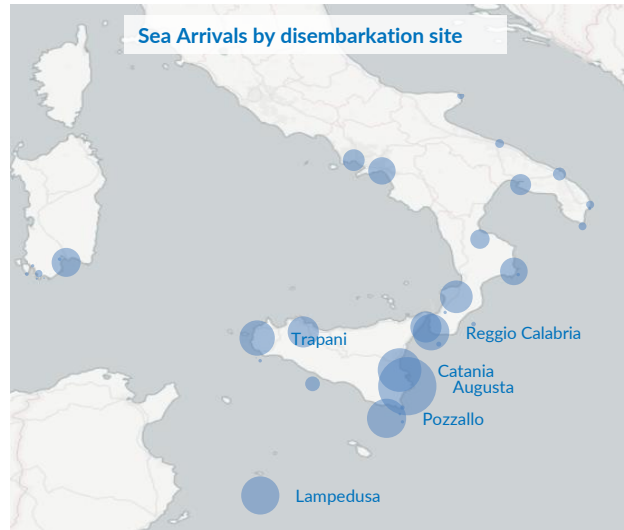

Italy weekly snapshot - 28 May 2017

(The charts below are based on figures from the Italian Ministry of Interior and UNHCR estimates. All figures are provisional and subject to change)

Total arrivals (1 Jan - 28 May 2017):	59,043
Total arrivals (1 Jan - 28 May 2016):	44,847
Total arrivals 1 May - 28 May 2017	21,808
Total arrivals 1 May - 28 May 2016	16,921
Average daily arrivals in May 2017:	703
Average daily arrivals in April 2017:	431

Dead and missing in 2017 (as of 28 May)	1,729
Dead and missing in 2016 (as of 28 May)	2,537
Dead and missing in 2016	5,096

Estimated # of arrivals during the last seven days

(Based on arrivals or registration figures collected by UNHCR staff)

Mon, 22 May 2017	1,194
Tue, 23 May 2017	31
Wed, 24 May 2017	235
Thu, 25 May 2017	15
Fri, 26 May 2017	3,406
Sat, 27 May 2017	2,162
Sun, 28 May 2017	2,933

Arrivals per month

Sea arrivals of last weeks

Persons relocated (as of 28 May) **6,119**

% relocated persons of the 39,600 target*

* Out of 39,600 originally foreseen to be relocated from Italy, 34,953 commitments have been legally foreseen in the Council Decisions.

Asylum applications

(Applications are not necessarily lodged by new arrivals)