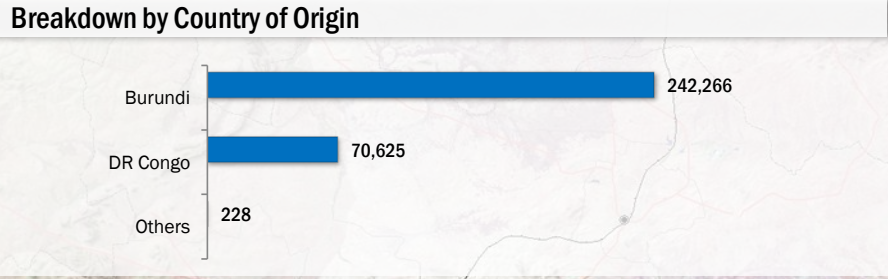

Total Number of Refugees	313,119
Total Number of Biometrically Registered Refugees	250,115
Total Number of Registered Households	90,217
Refugees Awaiting Biometric Registration	379