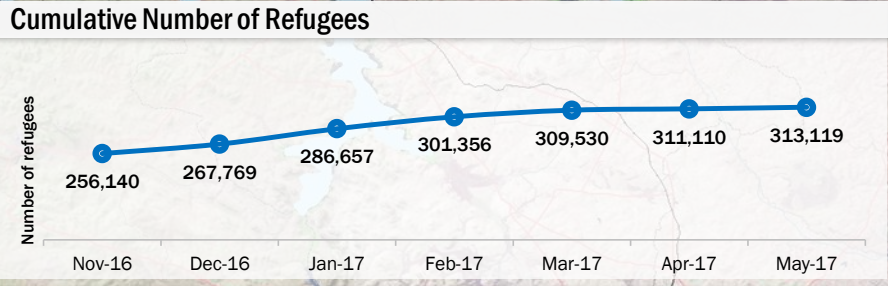

Total Number of Refugees	313,119
Total Number of Biometrically Registered Refugees	250,115
Total Number of Registered Households	90,217
Refugees Awaiting Biometric Registration	379