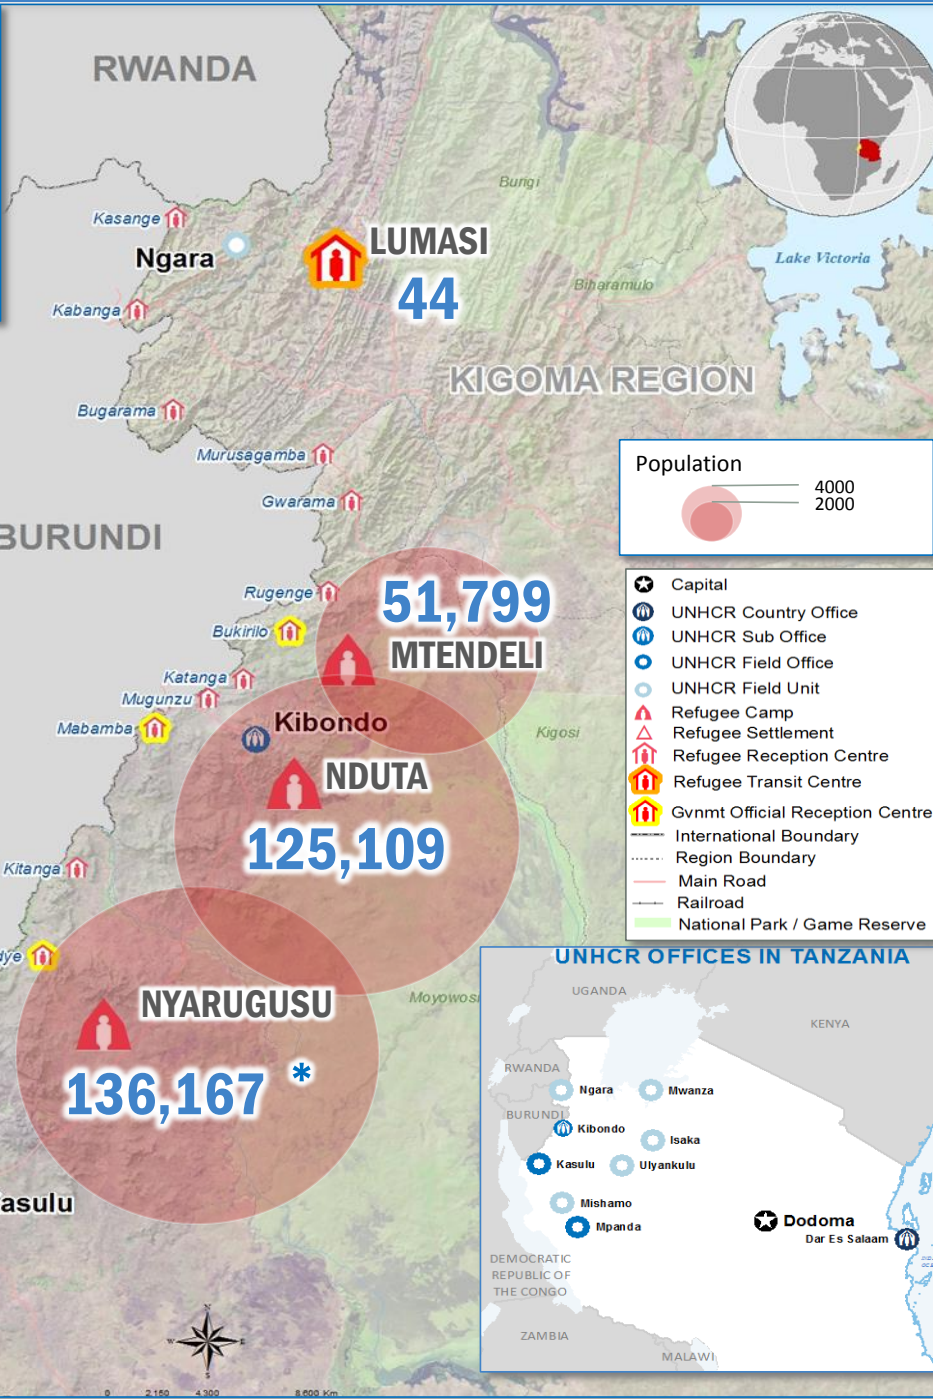

North-West Tanzania - REFUGEE POPULATION UPDATE

as of 31 May 2017

- ★ Capital
- 🏠 UNHCR Country Office
- 🏠 UNHCR Sub Office
- 🏠 UNHCR Field Office
- 🏠 UNHCR Field Unit
- 🏠 Refugee Camp
- 🏠 Refugee Settlement
- 🏠 Refugee Reception Centre
- 🏠 Refugee Transit Centre
- 🏠 Gvnmnt Official Reception Centre
- International Boundary
- --- Region Boundary
- Main Road
- Railroad
- 🌿 National Park / Game Reserve