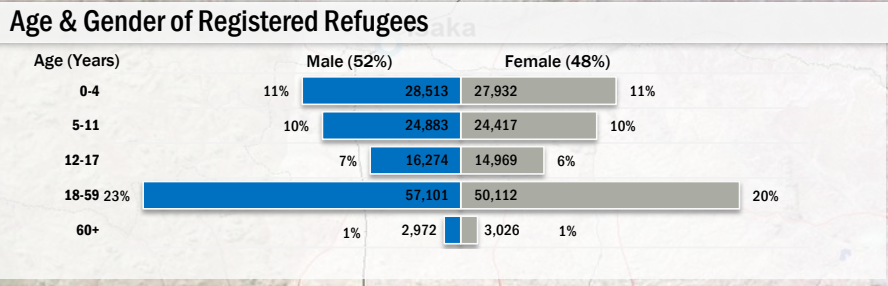

Total Number of Refugees	313,119
Total Number of Biometrically Registered Refugees	250,115
Total Number of Registered Households	90,217
Refugees Awaiting Biometric Registration	379