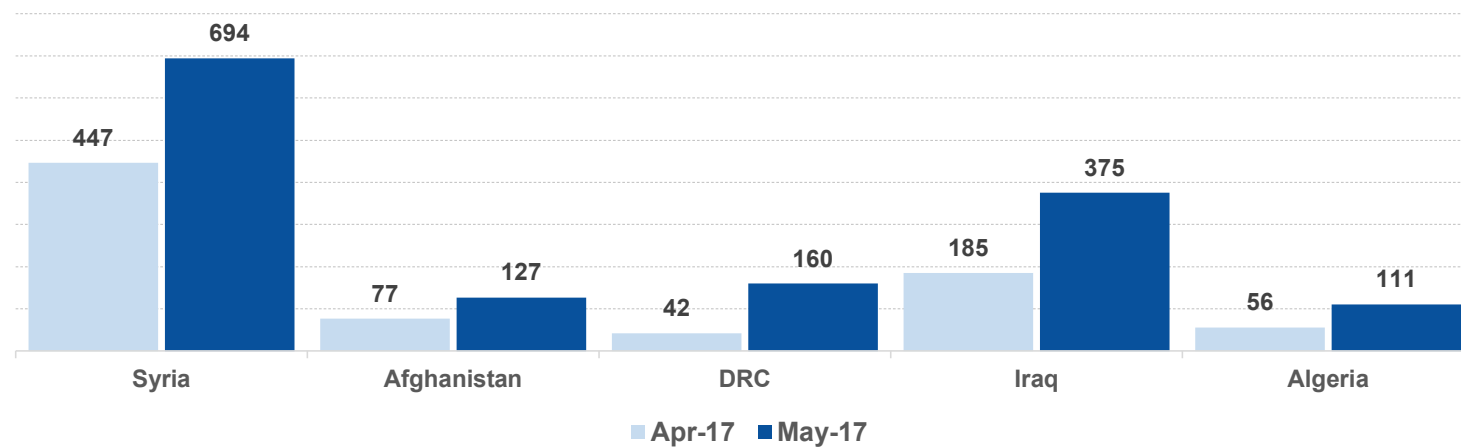

Estimated departures from islands to Mainland during June 2017: **585**

Dead and missing

146 dead - 51 missing (Dec. 2016)

9 dead - 0 missing (Apr. 2017)

(Source: Hellenic Coast Guard, Greek territorial waters, provisional data)

Estimated # of arrivals during the last seven days
(Based on arrivals or registration figures as provided by authorities, arrows indicating higher or lower number based on the day before)

5-06-2017	▼	15
6-06-2017	▼	0
7-06-2017	▲	57
8-06-2017	▲	60
9-06-2017	▼	43
10-06-2017	▲	71
11-06-2017	▼	10

Arrivals per month

Asylum applications

Relocation Procedures (up to 04 June)

Total Relocation Requests: **23,177**

Implemented Transfers (Departures): **13,825**

Source: Asylum service

Most common nationalities of sea arrivals