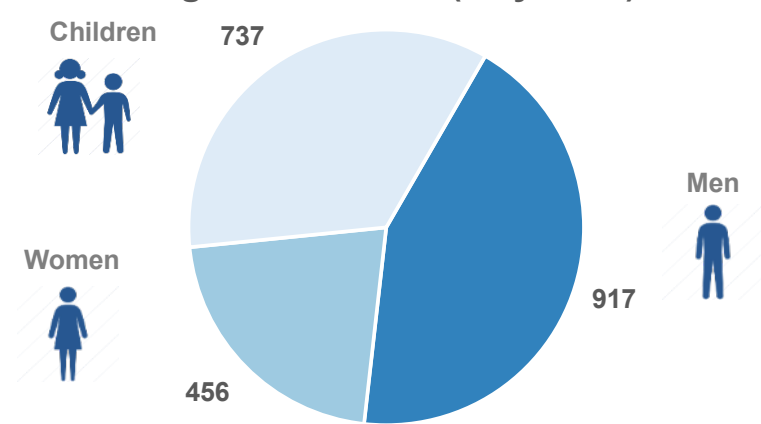

Age and Gender (May 2017)