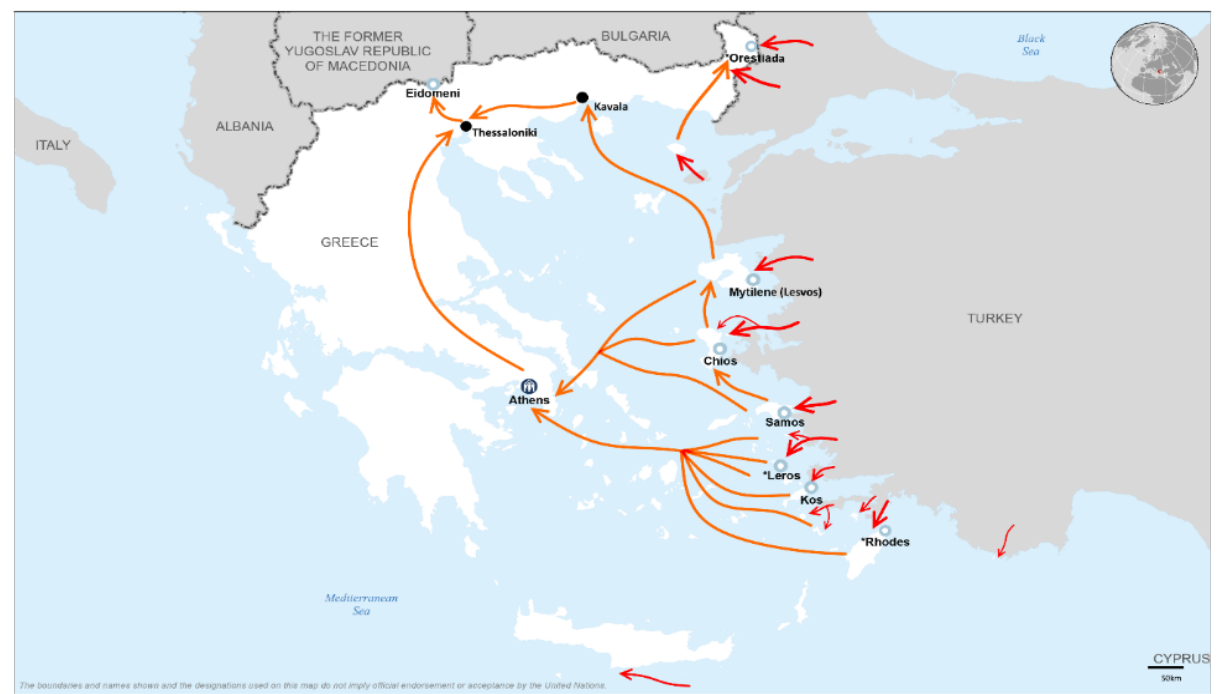

Total arrivals in Greece (Jan - June 2017): **7,731**

Total arrivals in Greece during Jun 2017: **457**

Average daily arrivals during Jun 2017: **42**

Average daily arrivals during May 2017: **68**

Daily estimated departures from islands to Mainland: **14**

Estimated departures from islands to Mainland during June 2017: **585**

Dead and missing

146 dead - 51 missing (Dec. 2016)

9 dead - 0 missing (Apr. 2017)

(Source: Hellenic Coast Guard, Greek territorial waters, provisional data)

Estimated # of arrivals during the last seven days
(Based on arrivals or registration figures as provided by authorities, arrows indicating higher or lower number based on the day before)

5-06-2017	▼	15
6-06-2017	▼	0
7-06-2017	▲	57
8-06-2017	▲	60
9-06-2017	▼	43
10-06-2017	▲	71
11-06-2017	▼	10

Arrivals per month

Asylum applications

Relocation Procedures (up to 04 June)

Total Relocation Requests: **23,177**

Implemented Transfers (Departures): **13,825**

Source: Asylum service

Most common nationalities of sea arrivals