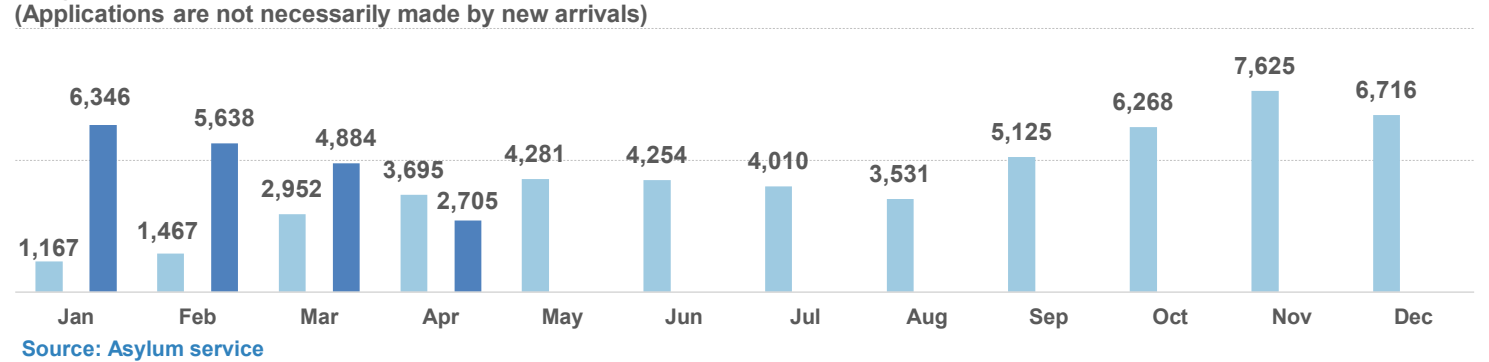

Total arrivals in Greece (Jan - June 2017): **7,731**

Total arrivals in Greece during Jun 2017: **457**

Average daily arrivals during Jun 2017: **42**

Average daily arrivals during May 2017: **68**

Daily estimated departures from islands to Mainland: **14**

Estimated departures from islands to Mainland during June 2017: **585**

Dead and missing

146 dead - 51 missing (Dec. 2016)

9 dead - 0 missing (Apr. 2017)

(Source: Hellenic Coast Guard, Greek territorial waters, provisional data)

Estimated # of arrivals during the last seven days
(Based on arrivals or registration figures as provided by authorities, arrows indicating higher or lower number based on the day before)

5-06-2017	▼	15
6-06-2017	▼	0
7-06-2017	▲	57
8-06-2017	▲	60
9-06-2017	▼	43
10-06-2017	▲	71
11-06-2017	▼	10

Arrivals per month

Asylum applications

Relocation Procedures (up to 04 June)

Total Relocation Requests: **23,177**

Implemented Transfers (Departures): **13,825**

Source: Asylum service

Most common nationalities of sea arrivals