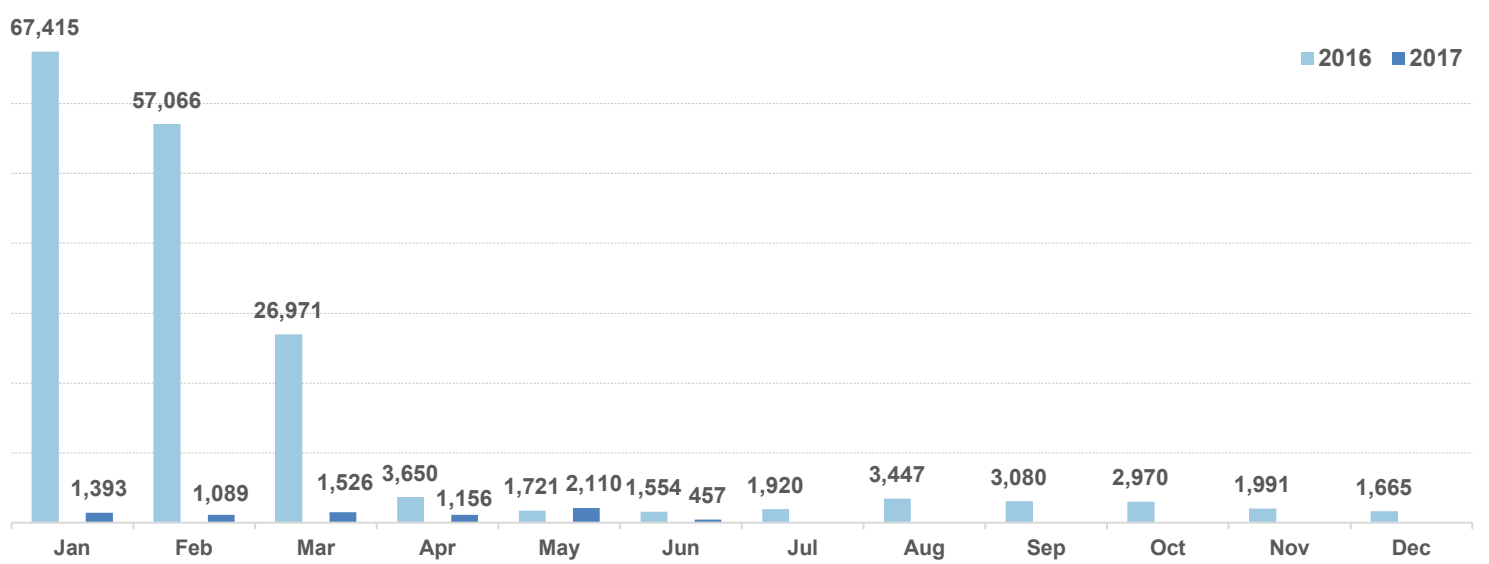

Arrivals per month