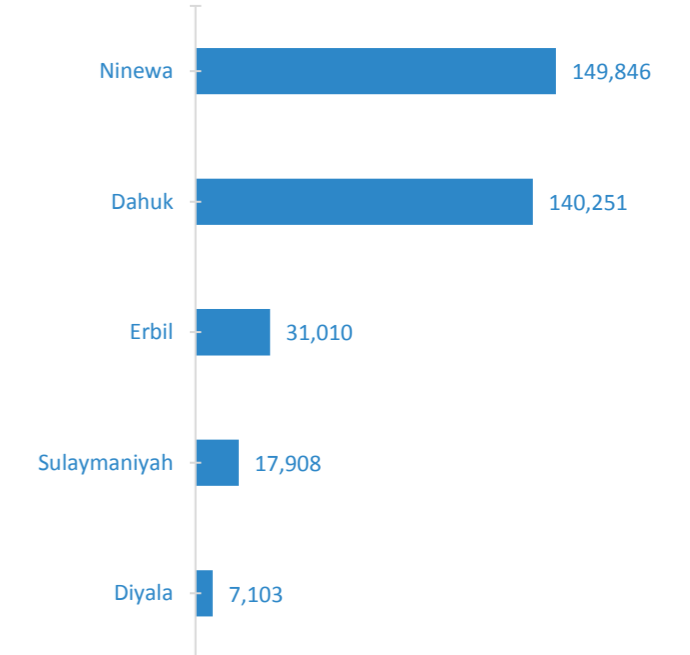

IRAQ

Camps per operational regions

KR-I

IDPs in camps compared to total IDPs in KR-I

Population Managed by Camp Management Agency

IDP populations in camps by Governorates

Center & South

IDPs in camps compared to total IDPs in C&S

Population Managed by Camp Management Agency (top10)

IDP populations in camps by Governorates