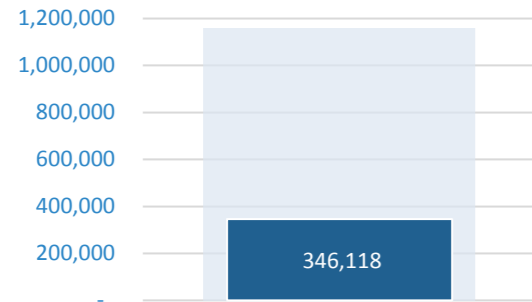

IRAQ

Camps per operational regions

KR-I

IDPs in camps compared to total IDPs in KR-I

Population Managed by Camp Management Agency

IDP populations in camps by Governorates

Center & South

IDPs in camps compared to total IDPs in C&S