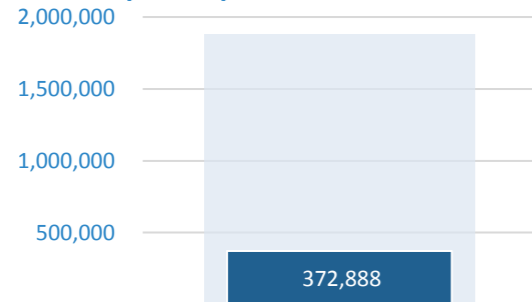

IRAQ

Camps per operational regions

KR-I

IDPs in camps compared to total IDPs in KR-I

Population Managed by Camp Management Agency

IDP populations in camps by Governorates

Center & South

IDPs in camps compared to total IDPs in C&S