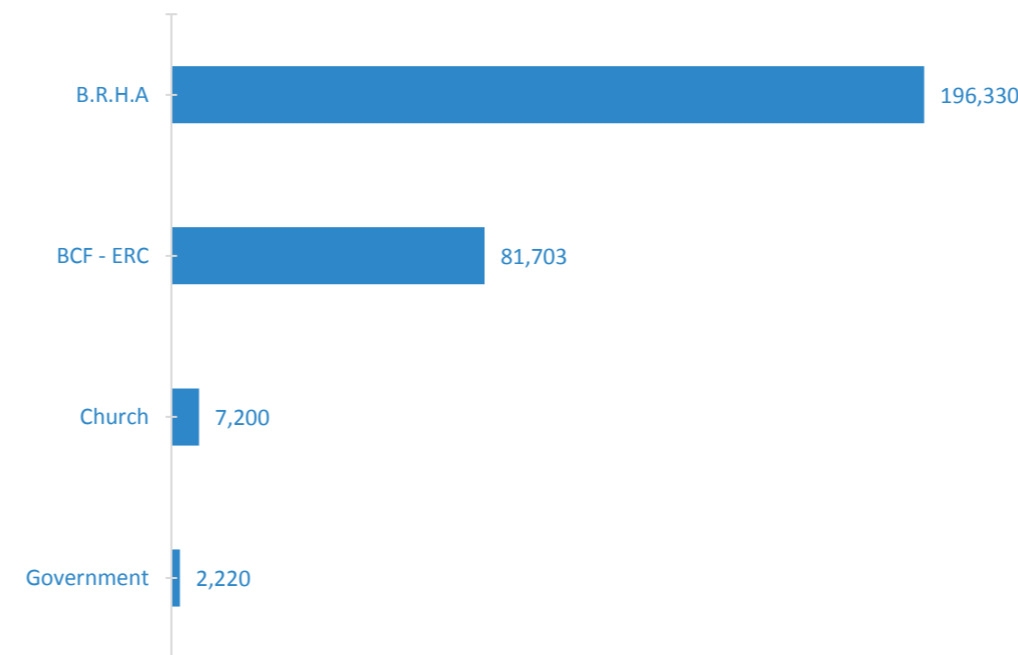

IRAQ

Camps per operational regions

KR-I

IDPs in camps compared to total IDPs in KR-I

Population Managed by Camp Management Agency

IDP populations in camps by Governorates

Center & South

IDPs in camps compared to total IDPs in C&S

Population Managed by Camp Management Agency (top10)

IDP populations in camps by Governorates