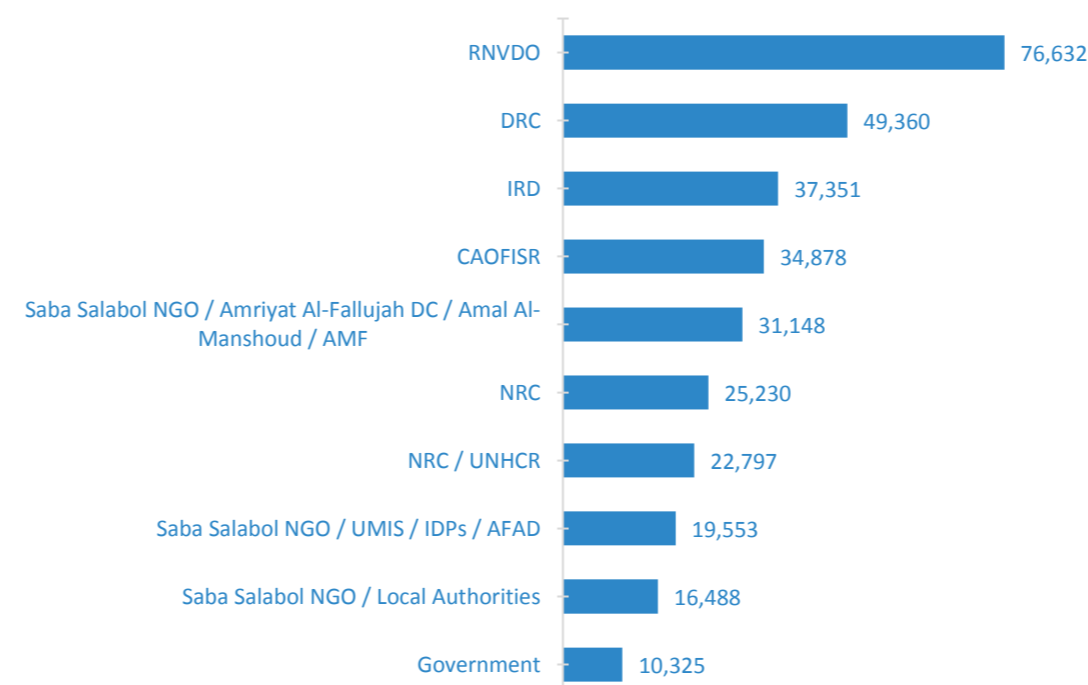

IRAQ

Camps per operational regions

KR-I

IDPs in camps compared to total IDPs in KR-I

Population Managed by Camp Management Agency

IDP populations in camps by Governorates

Center & South

IDPs in camps compared to total IDPs in C&S

Population Managed by Camp Management Agency (top10)

IDP populations in camps by Governorates