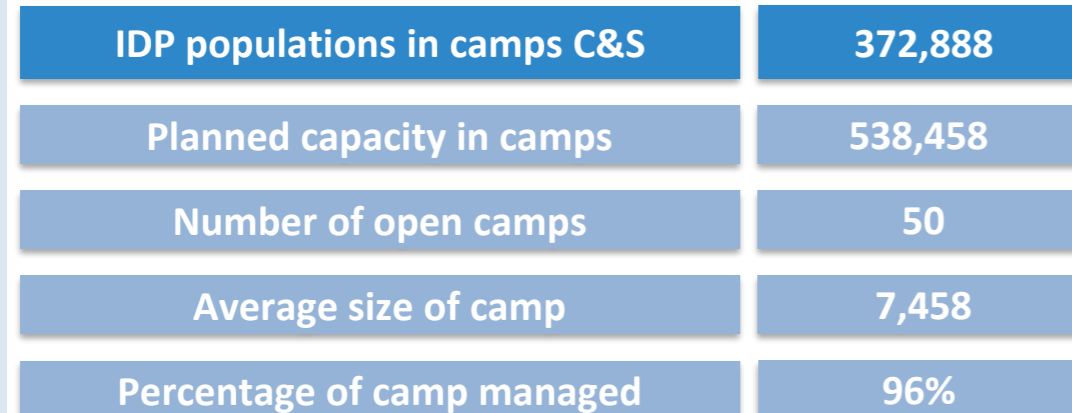

IRAQ

Camps per operational regions

KR-I

IDPs in camps compared to total IDPs in KR-I

Population Managed by Camp Management Agency

IDP populations in camps by Governorates

Center & South

IDPs in camps compared to total IDPs in C&S

Population Managed by Camp Management Agency (top10)

IDP populations in camps by Governorates