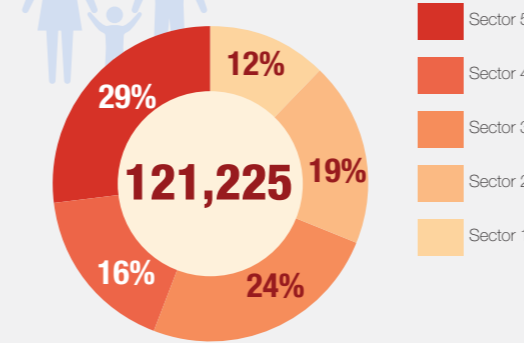

### Overview

Internally Displaced Persons (IDPs) have been sheltering at the Bentiu protection of civilian site (PoC) since December 2013. There are currently 121,225 IDPs seeking protection in the site. Humanitarian partners and UNMISS are working with the communities to improve the living conditions in the site.

### Population Heat Map for Bentiu PoC

#### Population per Sector