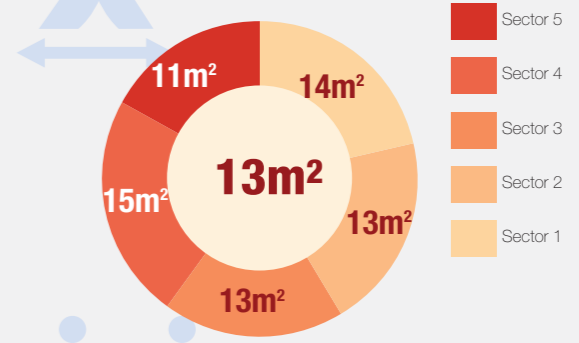

SqM per Person