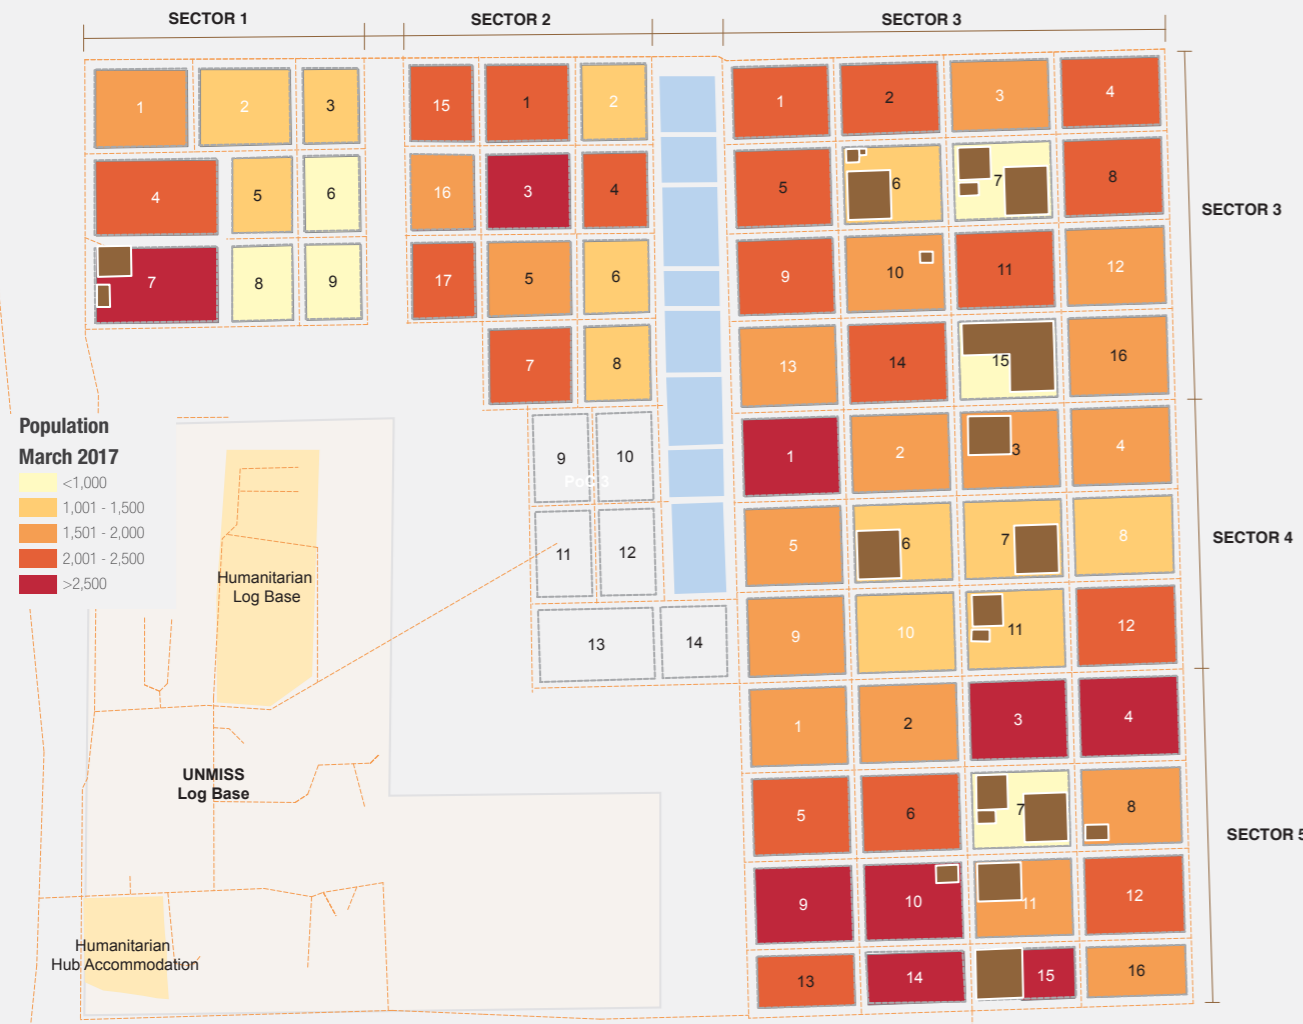

### Overview

Internally Displaced Persons (IDPs) have been sheltering at the Bentiu protection of civilian site (PoC) since December 2013. There are currently 121,225 IDPs seeking protection in the site. Humanitarian partners and UNMISS are working with the communities to improve the living conditions in the site.

### Population Heat Map for Bentiu PoC

#### Population per Sector

### Population trend Dec 2015 - Mar 2017