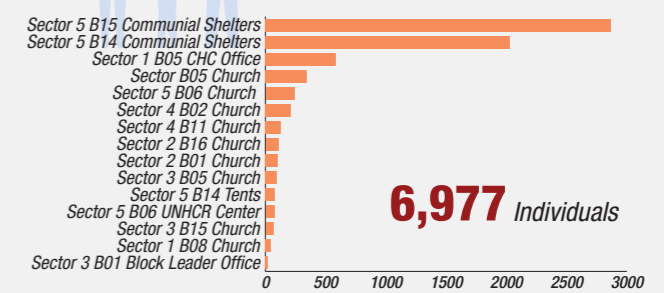

Population living in communal shelters and tents