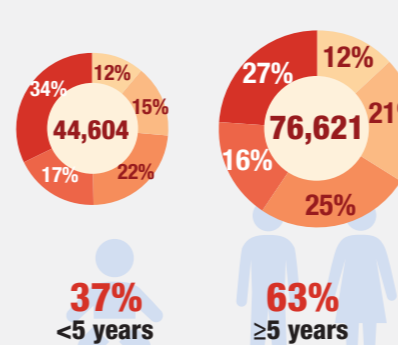

Population <5 and ≥5 years