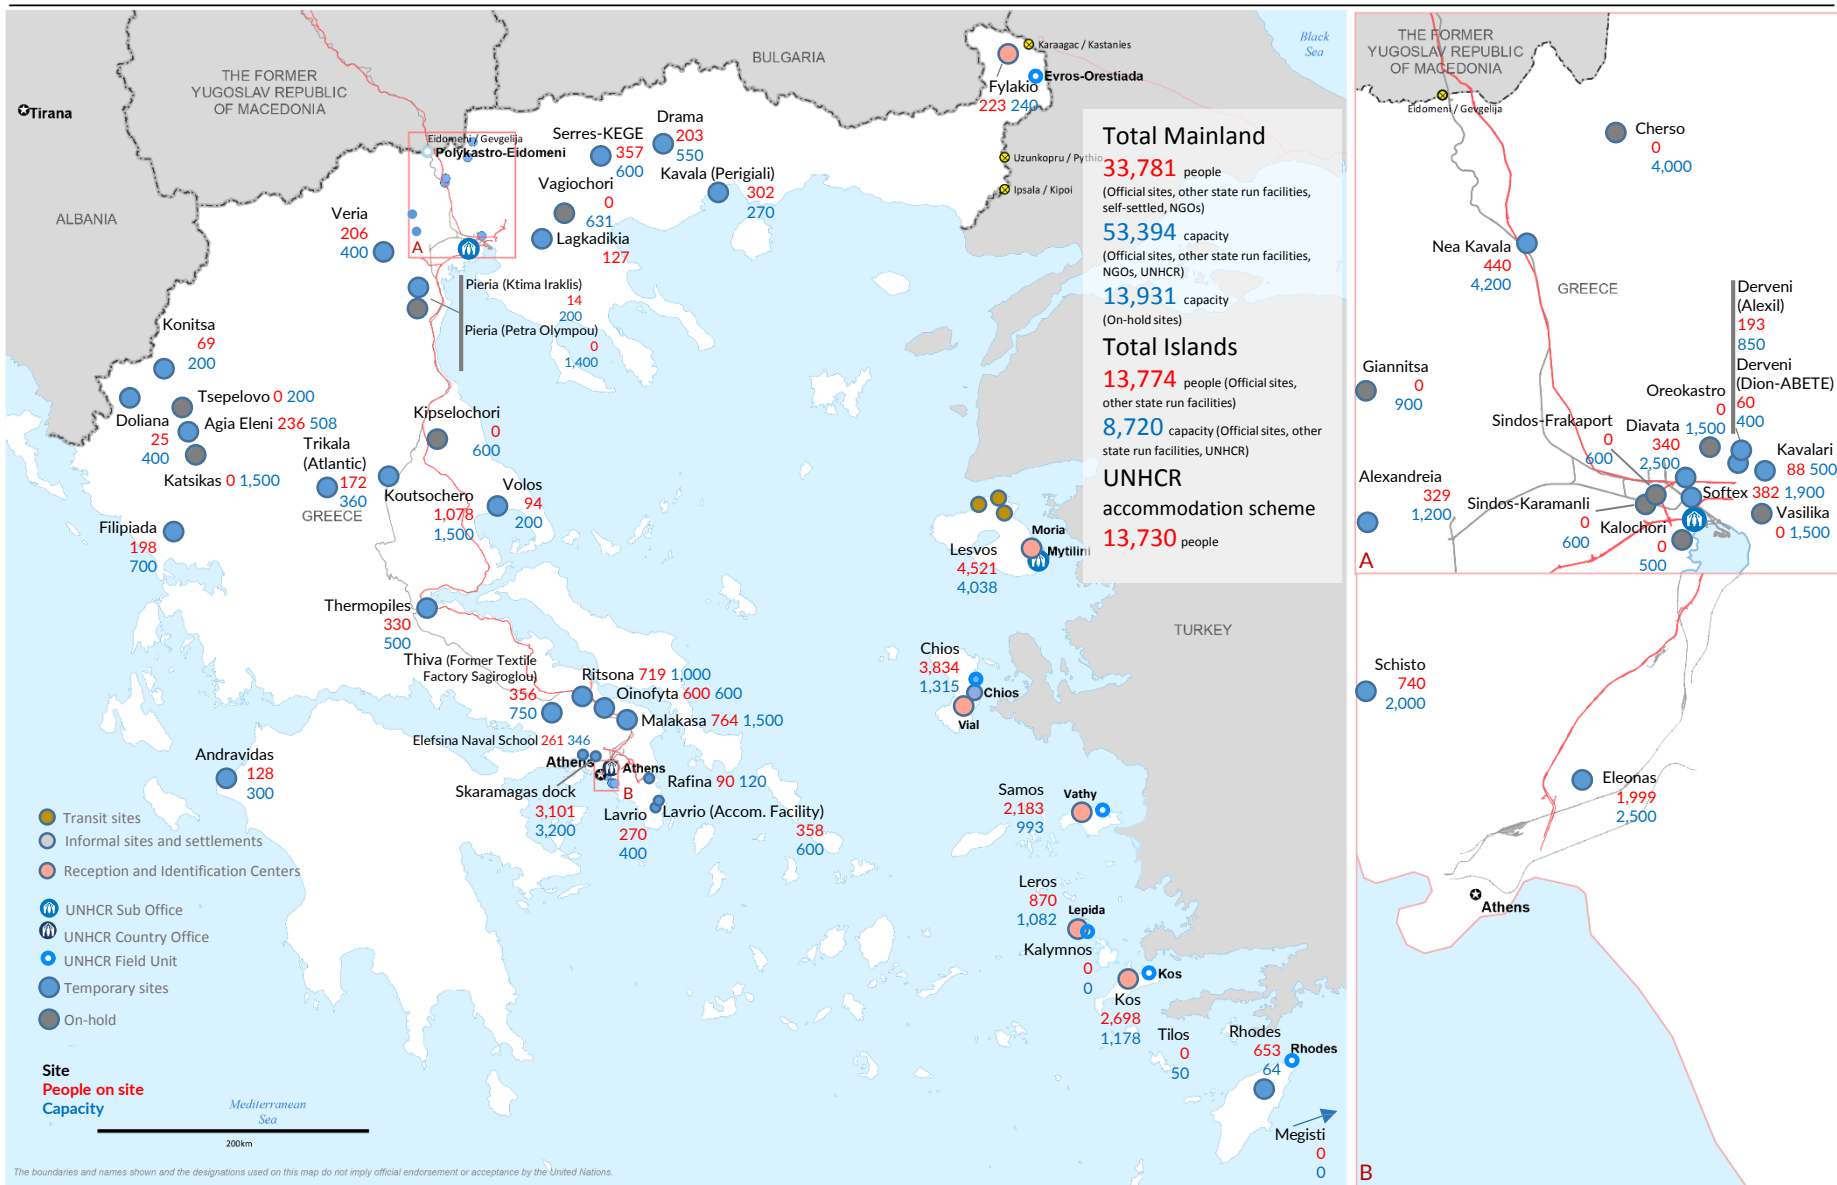

Europe Refugee Emergency

Weekly map indicating capacity and occupancy (Governmental figures)

As of 27 June 2017 10:00 a.m. EET

Presence and capacity are based on Governmental figures from the Coordination Centre for the Management of the Refugee Crisis, as of 27/06/2017 10:00 a.m. Eastern European Time. Online map with additional information: <http://www.unhcr.gr/sites>

Funded by European Union Humanitarian Aid