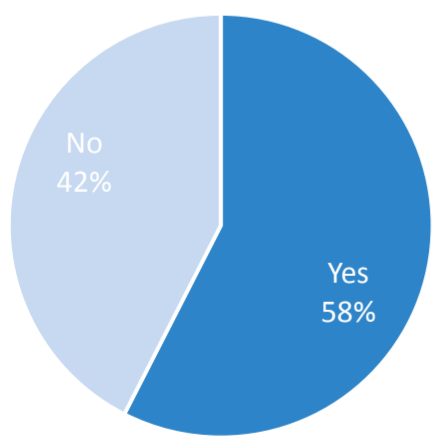

FSMT Camp Submission in June 2017