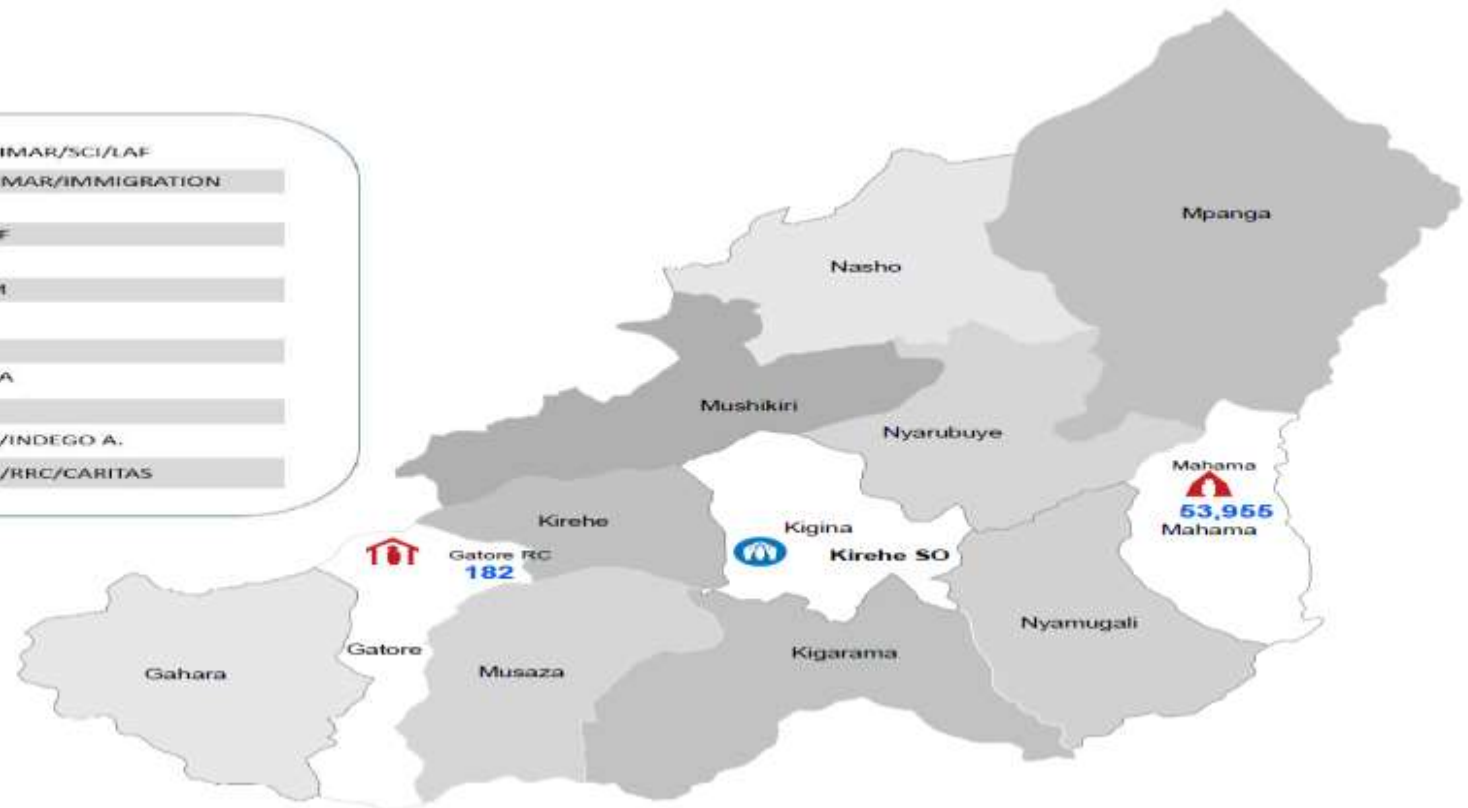

KIREHE

Population of Concern to UNHCR

Statistics as of 29th June 2017

Mahama Camp

Mahama camp is located in Eastern province in Kirehe District, 168km from Kigali and 26 km from Kirehe town

UNHCR Kirehe SO Registration Statistics

Sectors

	Protection	UNHCR/MIDIMAR/SCI/LAF
	Camp Adm./Safety	UNHCR/MIDIMAR/IMMIGRATION
	Education	ADRA/SCI
	Shelter	UNHCR/GHDF
	Infrastructure	ARC
	Wash	GHDF/OXFAM
	Food Security	WFP/ADRA
	Health	ARC/SCI
	Non Food Item	UNHCR/ADRA
	Environment	FDSS
	Livelihood	ARC/SCI/RRC/INDEGO A.
	Community Services	UNHCR/SCI/RRC/CARITAS

- Sub-office (SO)
- Reception Centre
- Camp