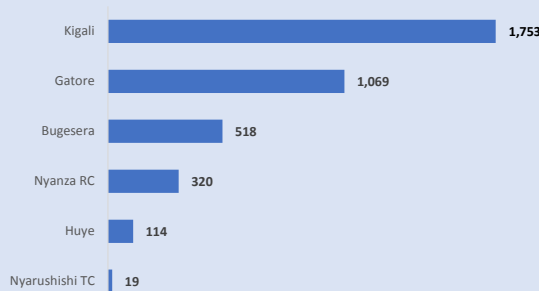

Burundian New Arrival Trends

Rwanda

As of 30 June 2017

KEY FIGURES

86,252
Burundian Refugees

3,793
New Arrivals in 2017

528
New Arrivals in June 2017

67%
of all New Arrivals in June
Settled in Camps / RCs

Daily Arrival Trend | June 2017

Monthly Arrival Trend

Age and Gender Breakdown | June

New Arrivals by Location | June

New Arrivals by Location | 2017

Urban Vs. Camp

Main Areas of Origin

18