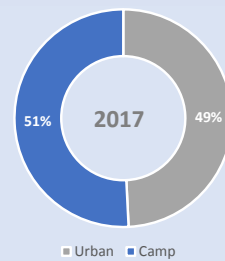

Burundian New Arrival Trends

Rwanda

As of 30 June 2017

KEY FIGURES

86,252
Burundian Refugees

3,793
New Arrivals in 2017

528
New Arrivals in June 2017

67%
of all New Arrivals in June
Settled in Camps / RCs

Daily Arrival Trend | June 2017

Monthly Arrival Trend

Age and Gender Breakdown | June

New Arrivals by Location | June

New Arrivals by Location | 2017

Urban Vs. Camp

Main Areas of Origin

18