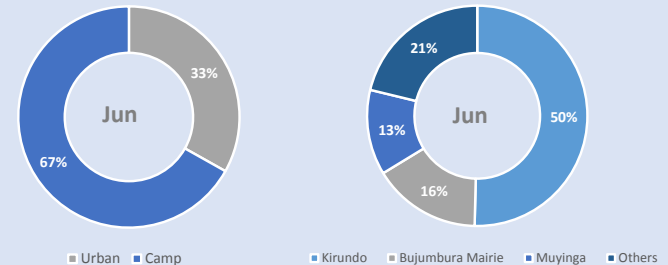

Burundian New Arrival Trends

Rwanda

As of 30 June 2017

KEY FIGURES

86,252
Burundian Refugees

3,793
New Arrivals in 2017

528
New Arrivals in June 2017

67%
of all New Arrivals in June
Settled in Camps / RCs

Daily Arrival Trend | June 2017

Monthly Arrival Trend

Age and Gender Breakdown | June

New Arrivals by Location | June

New Arrivals by Location | 2017

Urban Vs. Camp

Main Areas of Origin

18

Average Daily Arrivals
June

2%

decrease in Arrivals
from previous month

1%

of all Burundians
are residing in
Reception Centres

21

Average Daily Arrivals
2017

38