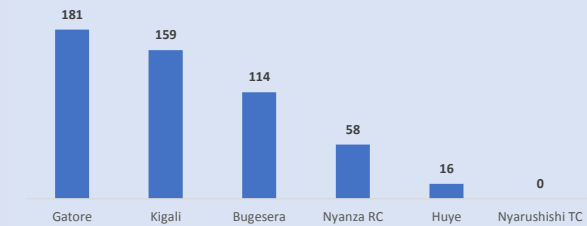

Burundian New Arrival Trends

Rwanda

As of 30 June 2017

KEY FIGURES

86,252
Burundian Refugees

3,793
New Arrivals in 2017

528
New Arrivals in June 2017

67%
of all New Arrivals in June
Settled in Camps / RCs

Daily Arrival Trend | June 2017

Monthly Arrival Trend

Age and Gender Breakdown | June

New Arrivals by Location | June

New Arrivals by Location | 2017

Urban Vs. Camp

Main Areas of Origin

18

Average Daily Arrivals
June

2%

decrease in Arrivals
from previous month

1%

of all Burundians
are residing in
Reception Centres

21

Average Daily Arrivals
2017

38