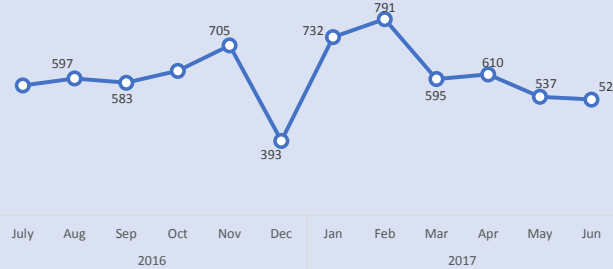

Burundian New Arrival Trends

Rwanda

As of 30 June 2017

KEY FIGURES

86,252
Burundian Refugees

3,793
New Arrivals in 2017

528
New Arrivals in June 2017

67%
of all New Arrivals in June
Settled in Camps / RCs

Daily Arrival Trend | June 2017

Monthly Arrival Trend

Age and Gender Breakdown | June

New Arrivals by Location | June

New Arrivals by Location | 2017

Urban Vs. Camp

Main Areas of Origin

18