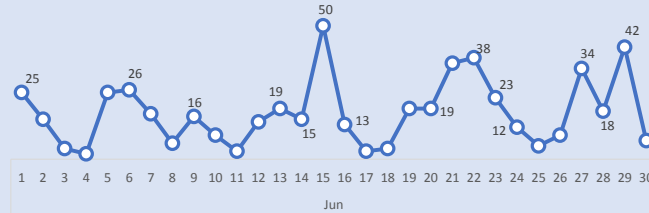

Burundian New Arrival Trends

Rwanda

As of 30 June 2017

KEY FIGURES

86,252
Burundian Refugees

3,793
New Arrivals in 2017

528
New Arrivals in June 2017

67%
of all New Arrivals in June
Settled in Camps / RCs

Daily Arrival Trend | June 2017

Monthly Arrival Trend

Age and Gender Breakdown | June

New Arrivals by Location | June

New Arrivals by Location | 2017

Urban Vs. Camp

Main Areas of Origin

18