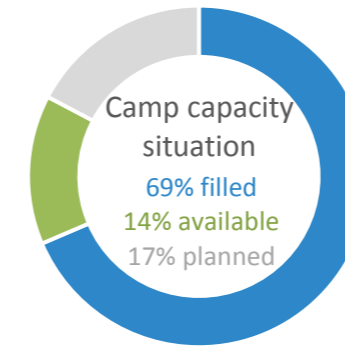

IRAQ

Camps per operational regions

KR-I

IDP populations in camps KR-I	354,669
Planned capacity in camps	537,117
Number of open camps	41
Average size of camp	8,650
Percentage of camp managed	100%

Population Managed by Camp Management Agency

IDP populations in camps by Governorates

Center & South

IDP populations in camps C&S	367,373
Planned capacity in camps	515,987
Number of open camps	50
Average size of camp	7,347
Percentage of camp managed	96%