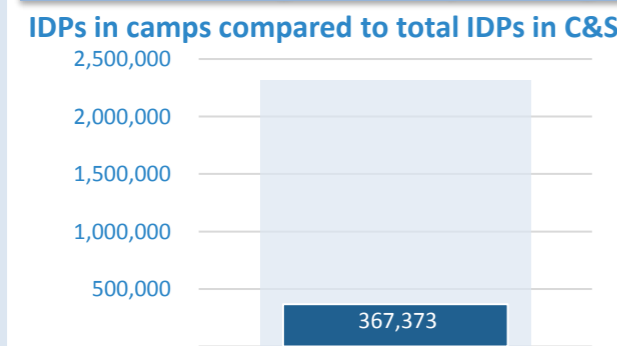

IRAQ

Camps per operational regions

KR-I

IDP populations in camps KR-I	354,669
Planned capacity in camps	537,117
Number of open camps	41
Average size of camp	8,650
Percentage of camp managed	100%

Population Managed by Camp Management Agency

IDP populations in camps by Governorates

Center & South

IDP populations in camps C&S	367,373
Planned capacity in camps	515,987
Number of open camps	50
Average size of camp	7,347
Percentage of camp managed	96%