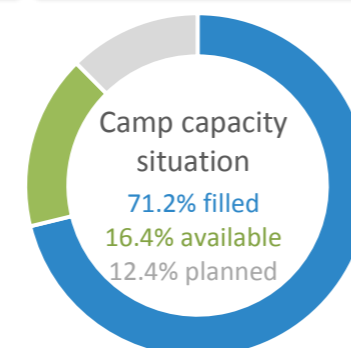

IRAQ

Camps per operational regions

KR-I

IDP populations in camps KR-I	354,669
Planned capacity in camps	537,117
Number of open camps	41
Average size of camp	8,650
Percentage of camp managed	100%

Population Managed by Camp Management Agency

IDP populations in camps by Governorates

Center & South

IDP populations in camps C&S	367,373
Planned capacity in camps	515,987
Number of open camps	50
Average size of camp	7,347
Percentage of camp managed	96%