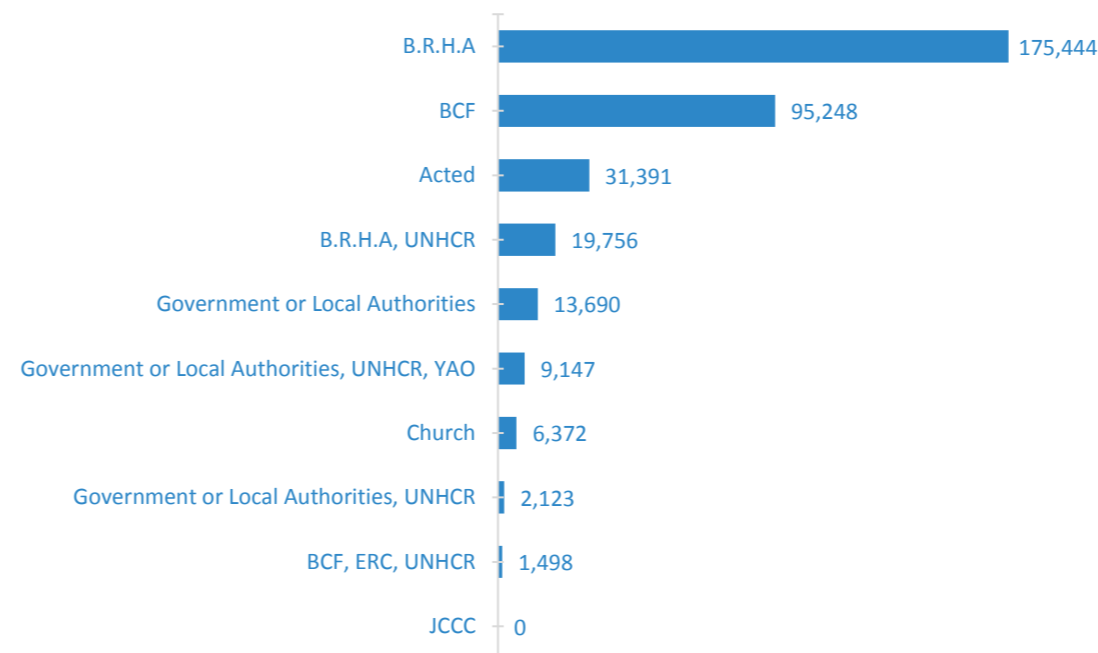

IRAQ

Camps per operational regions

KR-I

IDP populations in camps KR-I	354,669
Planned capacity in camps	537,117
Number of open camps	41
Average size of camp	8,650
Percentage of camp managed	100%

Population Managed by Camp Management Agency

IDP populations in camps by Governorates

Center & South

IDP populations in camps C&S	367,373
Planned capacity in camps	515,987
Number of open camps	50
Average size of camp	7,347
Percentage of camp managed	96%

Population Managed by Camp Management Agency (top10)

IDP populations in camps by Governorates