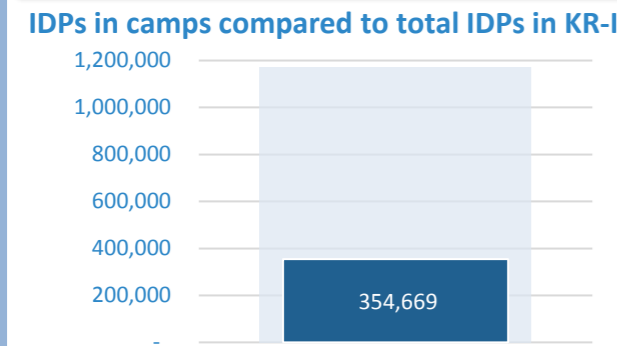

IRAQ

Camps per operational regions

KR-I

IDP populations in camps KR-I	354,669
Planned capacity in camps	537,117
Number of open camps	41
Average size of camp	8,650
Percentage of camp managed	100%

Population Managed by Camp Management Agency

IDP populations in camps by Governorates

Center & South

IDP populations in camps C&S	367,373
Planned capacity in camps	515,987
Number of open camps	50
Average size of camp	7,347
Percentage of camp managed	96%