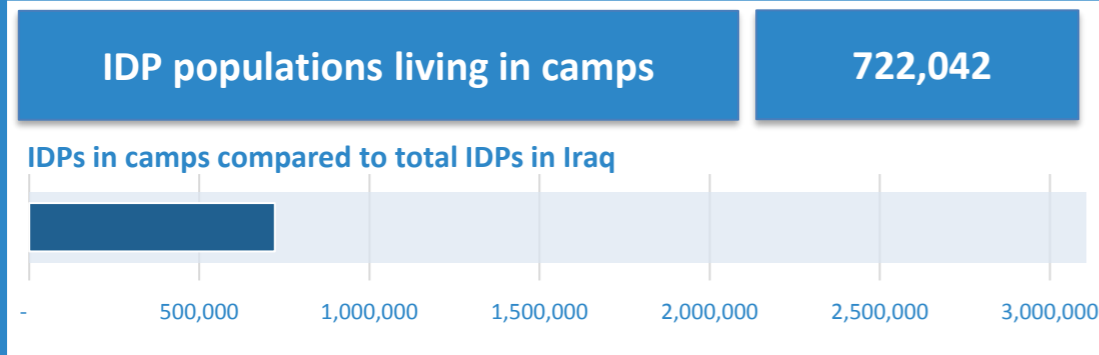

IRAQ

Camps per operational regions

KR-I

IDP populations in camps KR-I	354,669
Planned capacity in camps	537,117
Number of open camps	41
Average size of camp	8,650
Percentage of camp managed	100%

Population Managed by Camp Management Agency

IDP populations in camps by Governorates

Center & South

IDP populations in camps C&S	367,373
Planned capacity in camps	515,987
Number of open camps	50
Average size of camp	7,347
Percentage of camp managed	96%