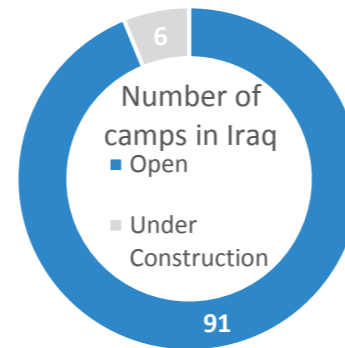

IRAQ

Camps per operational regions

KR-I

IDP populations in camps KR-I	354,669
Planned capacity in camps	537,117
Number of open camps	41
Average size of camp	8,650
Percentage of camp managed	100%

Population Managed by Camp Management Agency

IDP populations in camps by Governorates

Center & South

IDP populations in camps C&S	367,373
Planned capacity in camps	515,987
Number of open camps	50
Average size of camp	7,347
Percentage of camp managed	96%