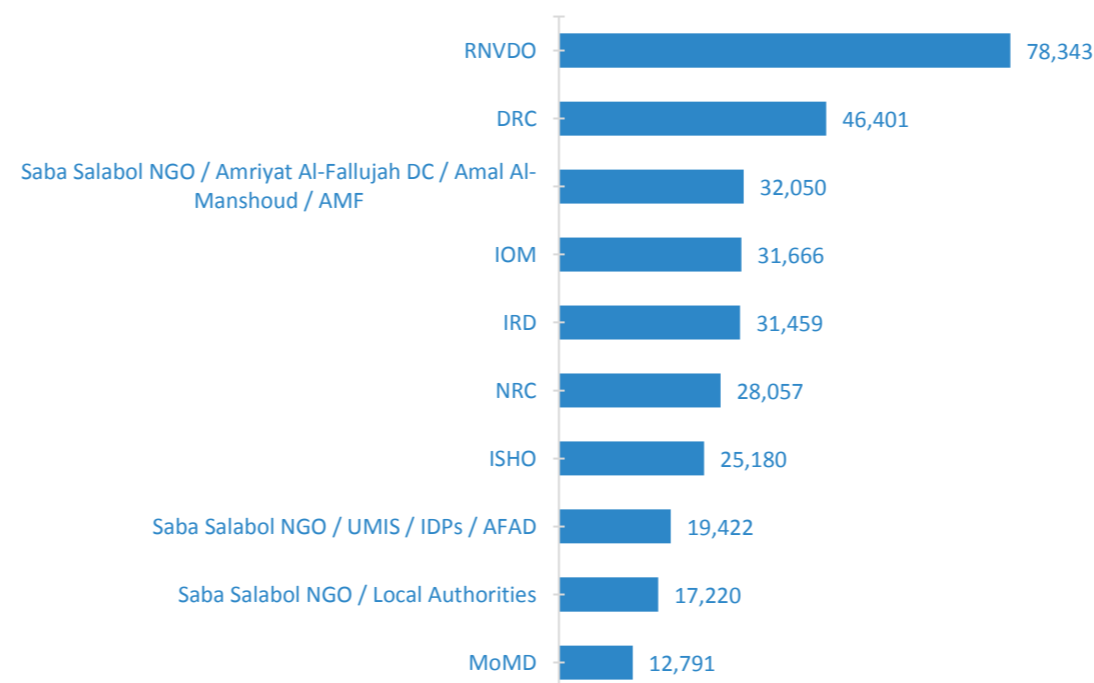

IRAQ

Camps per operational regions

KR-I

IDP populations in camps KR-I	354,669
Planned capacity in camps	537,117
Number of open camps	41
Average size of camp	8,650
Percentage of camp managed	100%

Population Managed by Camp Management Agency

IDP populations in camps by Governorates

Center & South

IDP populations in camps C&S	367,373
Planned capacity in camps	515,987
Number of open camps	50
Average size of camp	7,347
Percentage of camp managed	96%

Population Managed by Camp Management Agency (top10)

IDP populations in camps by Governorates