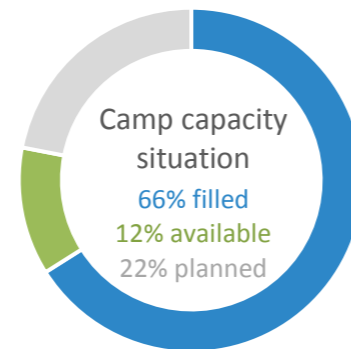

IRAQ

Camps per operational regions

KR-I

IDP populations in camps KR-I	354,669
Planned capacity in camps	537,117
Number of open camps	41
Average size of camp	8,650
Percentage of camp managed	100%

Population Managed by Camp Management Agency

IDP populations in camps by Governorates

Center & South

IDP populations in camps C&S	367,373
Planned capacity in camps	515,987
Number of open camps	50
Average size of camp	7,347
Percentage of camp managed	96%