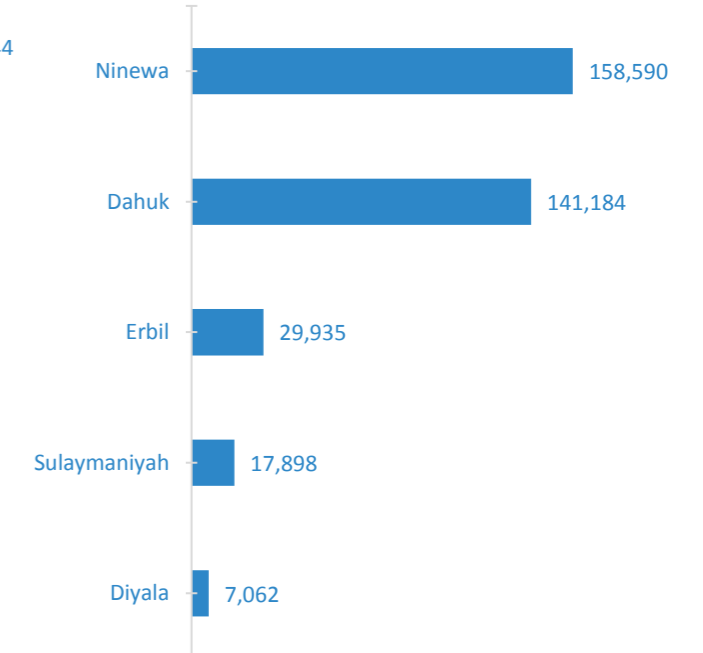

IRAQ

Camps per operational regions

KR-I

IDP populations in camps KR-I	354,669
Planned capacity in camps	537,117
Number of open camps	41
Average size of camp	8,650
Percentage of camp managed	100%

Population Managed by Camp Management Agency

IDP populations in camps by Governorates

Center & South

IDP populations in camps C&S	367,373
Planned capacity in camps	515,987
Number of open camps	50
Average size of camp	7,347
Percentage of camp managed	96%