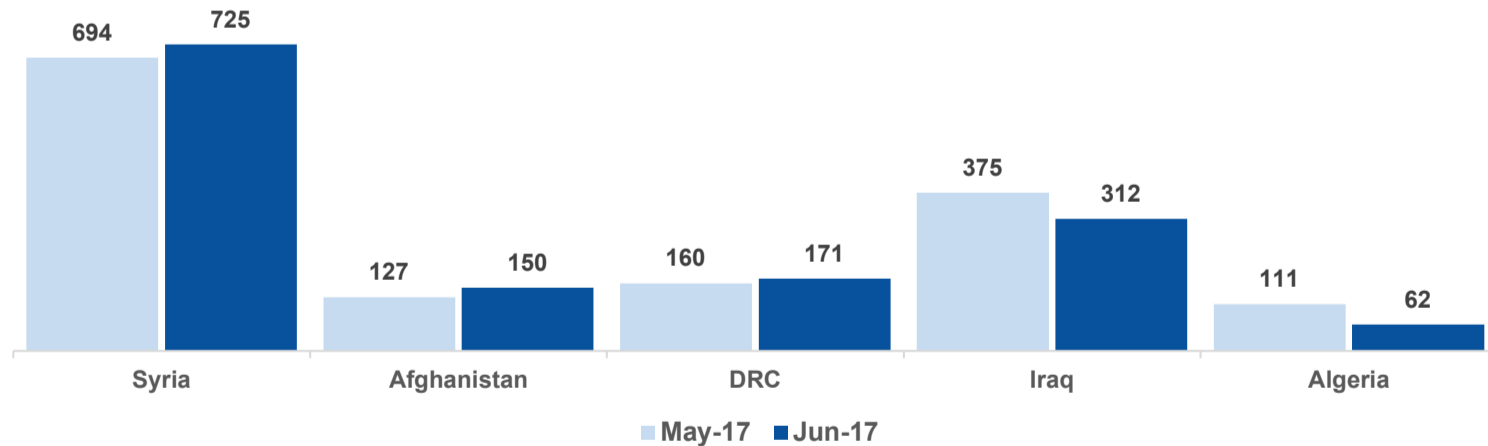

Most common nationalities of sea arrivals