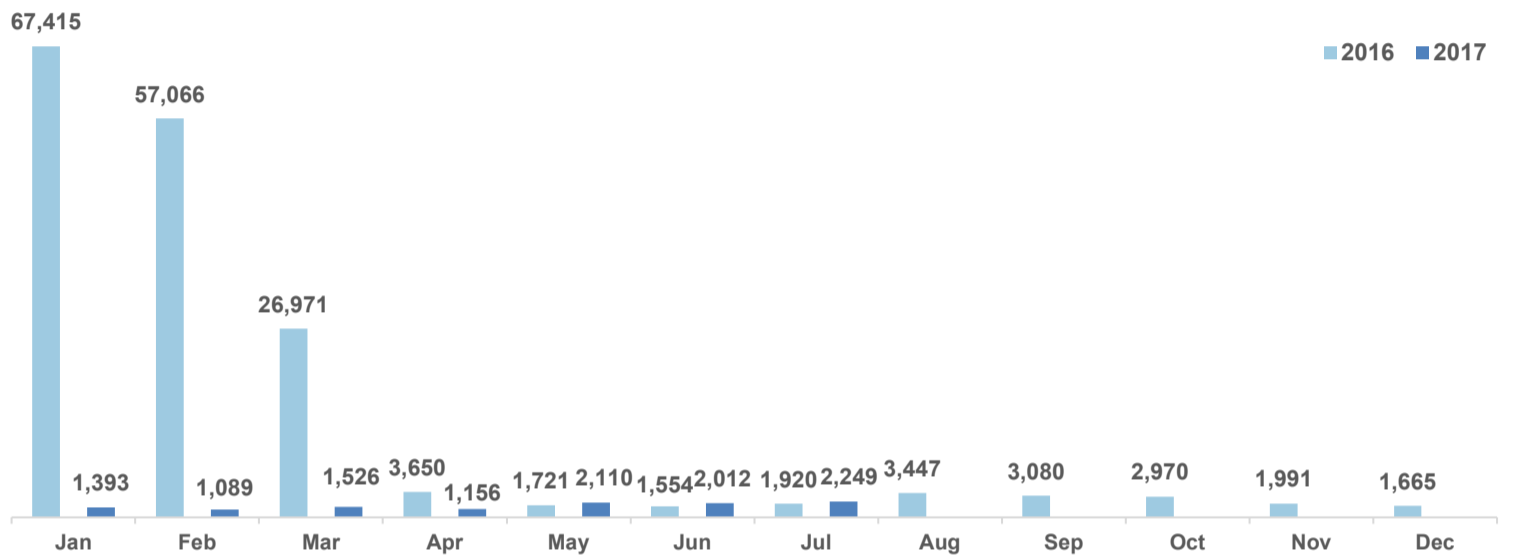

Total arrivals in Greece (Jan - Jul 2017): 11,535

Total arrivals in Greece during Jul 2017: 2,249

Average daily arrivals during Jul 2017: 73

Average daily arrivals during Jun 2017: 67

Daily estimated departures from islands to Mainland: 66

Estimated departures from islands to Mainland during Jul 2017: 1,581

Dead and missing
146 dead - 51 missing (Dec. 2016)
9 dead - 0 missing (Apr. 2017)

(Source: Hellenic Coast Guard, Greek territorial waters, provisional data)

Estimated # of arrivals during the last seven days
(Based on arrivals or registration figures as provided by authorities, arrows indicating higher or lower number based on the day before)

25-07-2017	▲	112
26-07-2017	▼	94
27-07-2017	▲	341
28-07-2017	▼	72
29-07-2017	▼	0
30-07-2017	▲	84
31-07-2017	▼	49

Arrivals per month

Asylum applications

(Applications are not necessarily made by new arrivals)

Relocation Procedures (up to 23 July)

Total Relocation Requests: 24,537
Implemented Transfers (Departures): 16,774