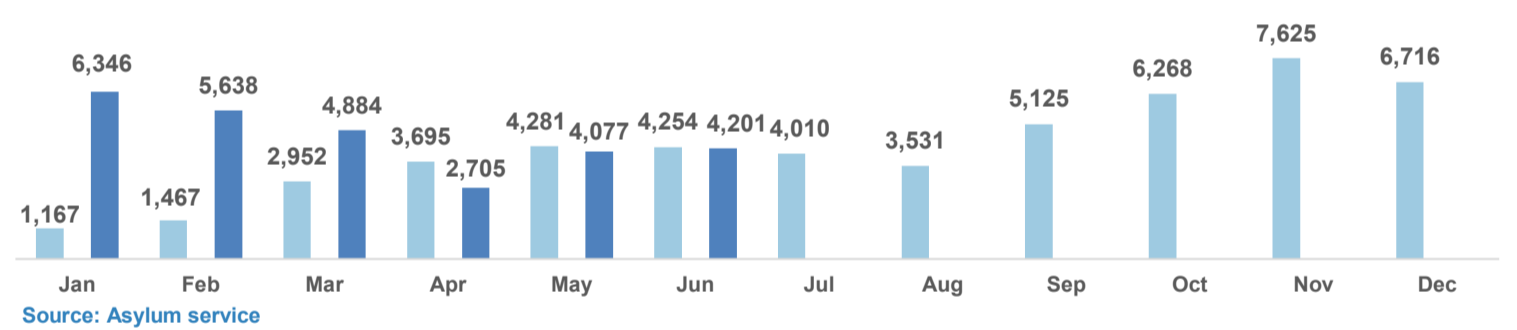

Estimated departures from islands to Mainland during Jul 2017: 1,581

Dead and missing
146 dead - 51 missing (Dec. 2016)
9 dead - 0 missing (Apr. 2017)

(Source: Hellenic Coast Guard, Greek territorial waters, provisional data)

Estimated # of arrivals during the last seven days
(Based on arrivals or registration figures as provided by authorities, arrows indicating higher or lower number based on the day before)

25-07-2017	▲	112
26-07-2017	▼	94
27-07-2017	▲	341
28-07-2017	▼	72
29-07-2017	▼	0
30-07-2017	▲	84
31-07-2017	▼	49

Arrivals per month

Asylum applications

(Applications are not necessarily made by new arrivals)

Relocation Procedures (up to 23 July)

Total Relocation Requests: 24,537
Implemented Transfers (Departures): 16,774