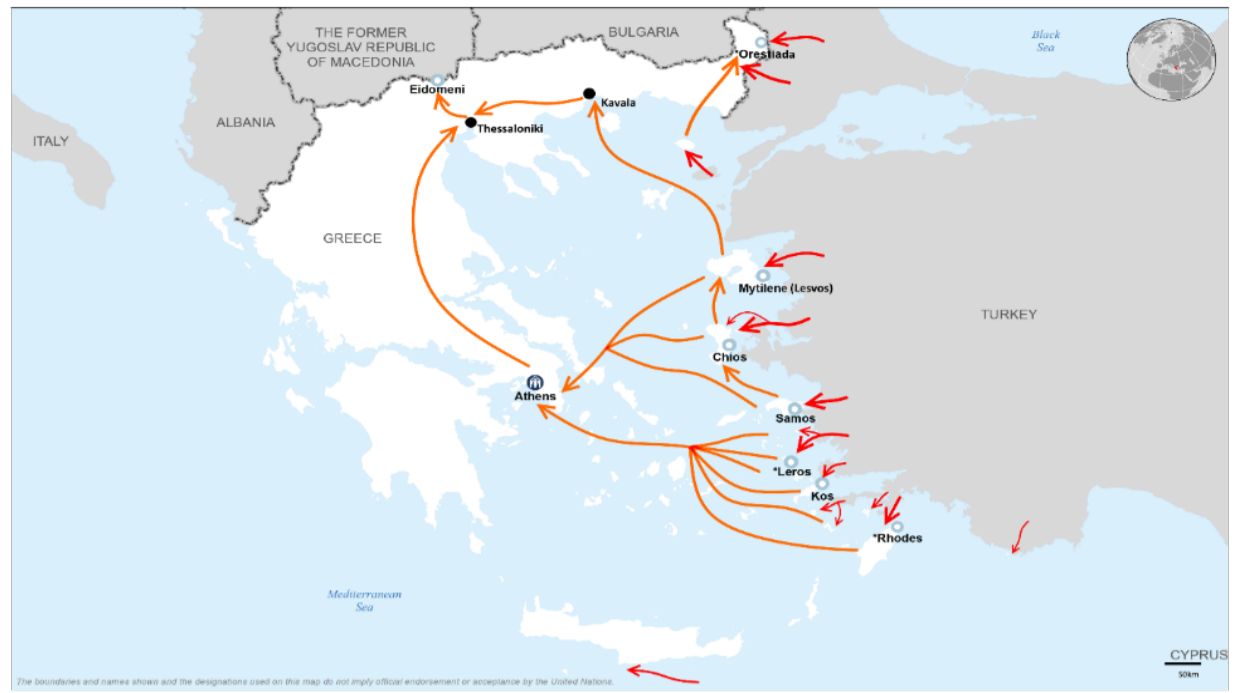

Total arrivals in Greece (Jan - Jul 2017): 11,535

Total arrivals in Greece during Jul 2017: 2,249

Average daily arrivals during Jul 2017: 73

Average daily arrivals during Jun 2017: 67

Daily estimated departures from islands to Mainland: 66

Estimated departures from islands to Mainland during Jul 2017: 1,581

Dead and missing
146 dead - 51 missing (Dec. 2016)
9 dead - 0 missing (Apr. 2017)

(Source: Hellenic Coast Guard, Greek territorial waters, provisional data)

Estimated # of arrivals during the last seven days
(Based on arrivals or registration figures as provided by authorities, arrows indicating higher or lower number based on the day before)

25-07-2017	▲	112
26-07-2017	▼	94
27-07-2017	▲	341
28-07-2017	▼	72
29-07-2017	▼	0
30-07-2017	▲	84
31-07-2017	▼	49

Arrivals per month

Asylum applications

(Applications are not necessarily made by new arrivals)

Relocation Procedures (up to 23 July)

Total Relocation Requests: 24,537
Implemented Transfers (Departures): 16,774