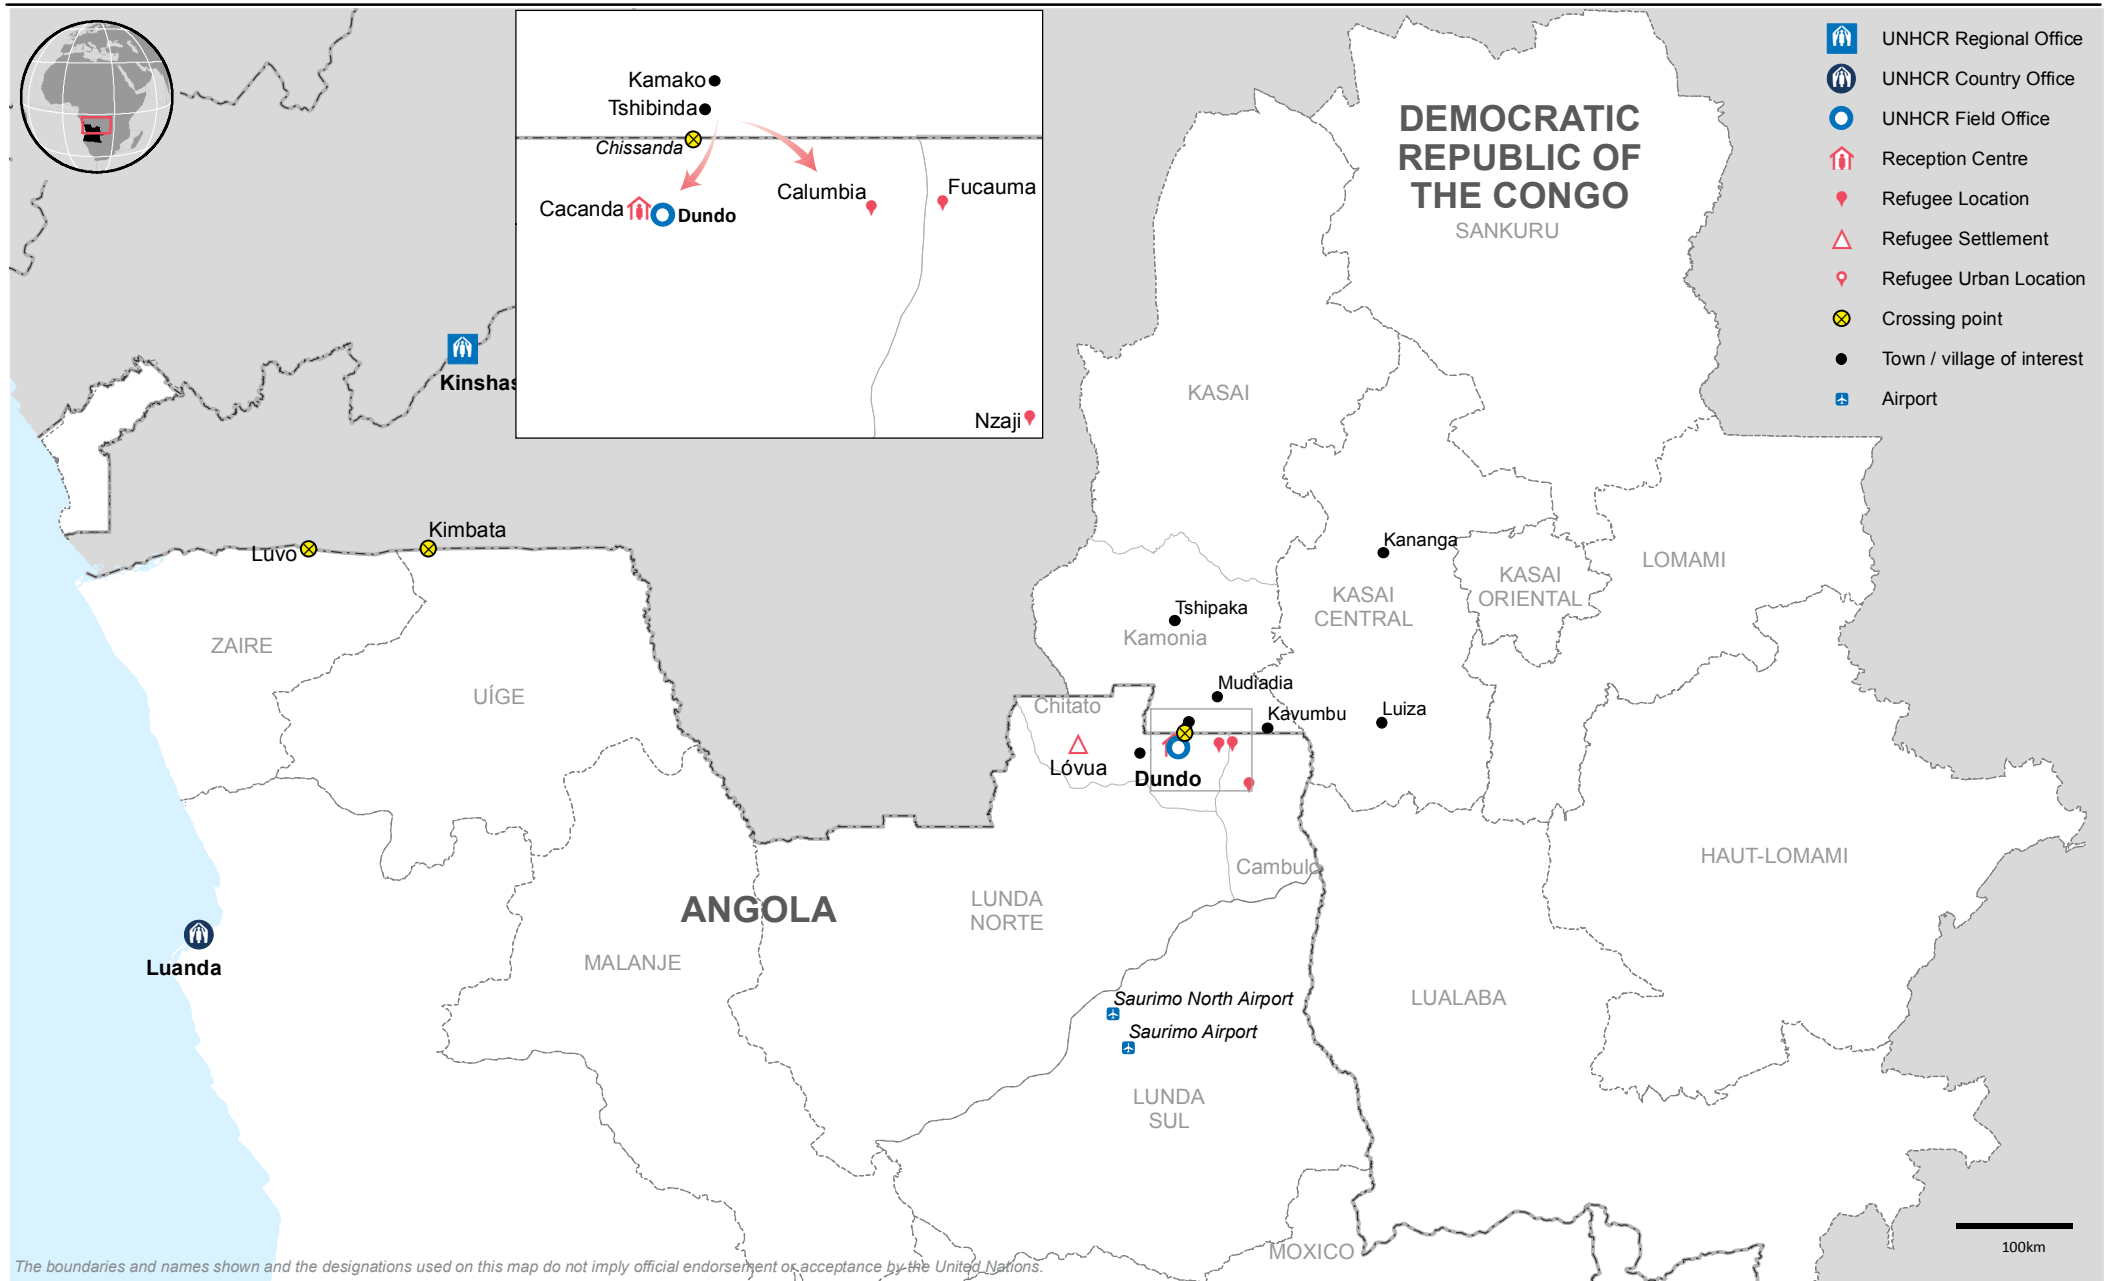

Angola Emergency

Outflow of Congolese refugees from the Kasai region

as of 22 August 2017

The boundaries and names shown and the designations used on this map do not imply official endorsement or acceptance by the United Nations.