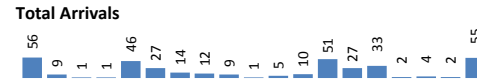

Registration Statistics

Registered	
Mahama	-
Kigali	-
Nyarushishi	-
Total	-

Camp / Reception Centre Population		
Bugesera*	52	25
Nyanza*	65	25
Nyarushishi*	-	-
Mahama	54,867	18,837
Gatore*	158	84
Kigali	28,563	14,498
Huye	3,386	1,298
Total	87,091	34,767

87,091	Total Active Refugees
86,557	Registered L2
534	Registered L1**
10,362	Temporarily Inactivated***
97,453	Active + Inactive Refugees

Kigali Arrivals:7 Bugesera Arrivals:8 Nyanza/Huye Arrivals: 15

Area of Origin	Count	%
Kirundo	37,032	43%
Bujumbura Mairie	31,336	36%
Muyinga	8,171	9%
Ngozi	2,757	3%
Karuzi	1,203	1%
Kayanza	985	1%
Cibitoke	935	1%
Gitega	664	1%
Bubanza	491	1%
Ruyigi	492	1%
Others	2,491	3%
Total	86,557	