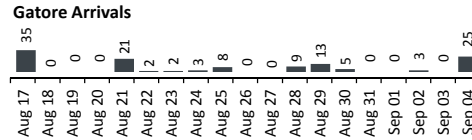

Registration Statistics

Registered	
Mahama	-
Kigali	-
Nyarushishi	-
Total	-

Camp / Reception Centre Population		
Bugesera*	52	25
Nyanza*	65	25
Nyarushishi*	-	-
Mahama	54,867	18,837
Gatore*	158	84
Kigali	28,563	14,498
Huye	3,386	1,298
Total	87,091	34,767

87,091	Total Active Refugees
86,557	Registered L2
534	Registered L1**
10,362	Temporarily Inactivated***
97,453	Active + Inactive Refugees

Kigali Arrivals:7 Bugesera Arrivals:8 Nyanza/Huye Arrivals: 15

Area of Origin	Count	%
Kirundo	37,032	43%
Bujumbura Mairie	31,336	36%
Muyinga	8,171	9%
Ngozi	2,757	3%
Karuzi	1,203	1%
Kayanza	985	1%
Cibitoke	935	1%
Gitega	664	1%
Bubanza	491	1%
Ruyigi	492	1%
Others	2,491	3%
Total	86,557	