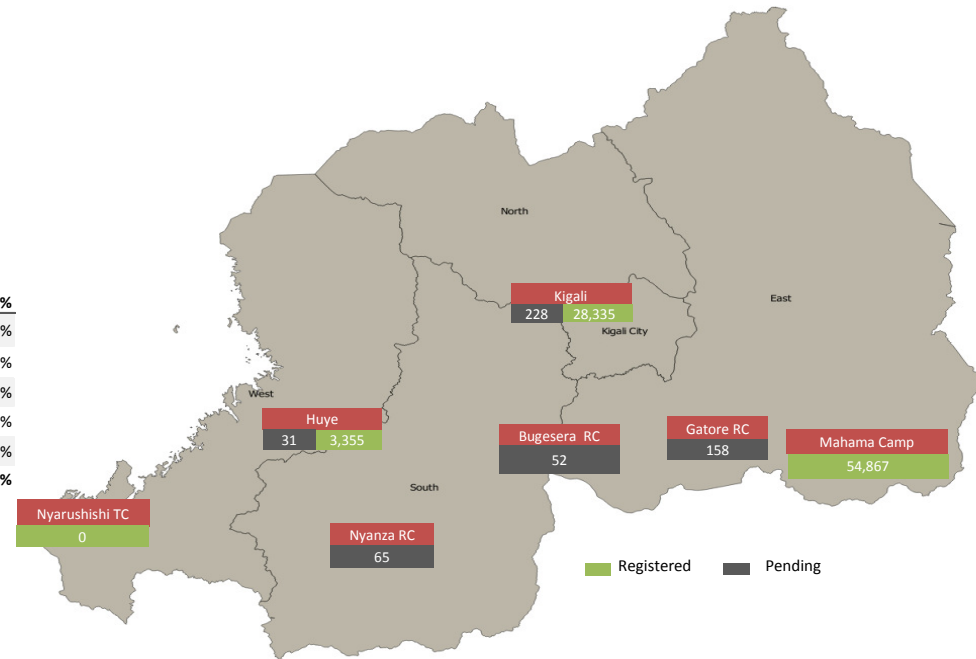

Registration Statistics

Registered	
Mahama	-
Kigali	-
Nyarushishi	-
Total	-

Camp / Reception Centre Population		
Bugesera*	52	25
Nyanza*	65	25
Nyarushishi*	-	-
Mahama	54,867	18,837
Gatore*	158	84
Kigali	28,563	14,498
Huye	3,386	1,298
Total	87,091	34,767

87,091	Total Active Refugees
86,557	Registered L2
534	Registered L1**
10,362	Temporarily Inactivated***
97,453	Active + Inactive Refugees

Kigali Arrivals:7 Bugesera Arrivals:8 Nyanza/Huye Arrivals: 15

Area of Origin	Count	%
Kirundo	37,032	43%
Bujumbura Mairie	31,336	36%
Muyinga	8,171	9%
Ngozi	2,757	3%
Karuzi	1,203	1%
Kayanza	985	1%
Cibitoke	935	1%
Gitega	664	1%
Bubanza	491	1%
Ruyigi	492	1%
Others	2,491	3%
Total	86,557	

Age Cohort	Female	Male	Total	%
0 - 4 years	6,469	6,696	13,165	15%
5 - 11 years	7,891	8,027	15,918	18%
12 - 17 years	5,462	5,784	11,246	13%
18 - 59 years	21,782	22,596	44,378	51%
60 + years	1,173	677	1,850	2%
Total	42,777	43,780	86,557	100%

Dependants of Burundian Refugees - Other Nationalities			
Origin	Female	Male	Total
Rwanda	325	20	345
Tanzania	2	1	3
Belgium	1		1
Kenya	1		1
Uganda	1		1
Total	330	21	351

* Source: MIDIMAR. All other sources are UNHCR