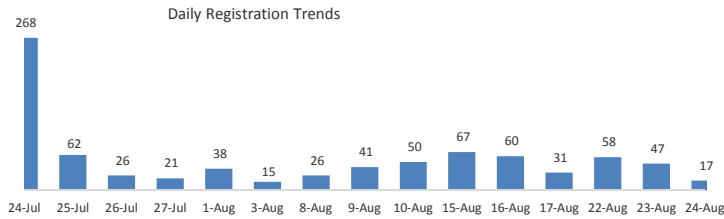

Registration Statistics

Registered	
Mahama	-
Kigali	-
Nyarushishi	-
Total	-

Camp / Reception Centre Population		
Bugesera*	52	25
Nyanza*	65	25
Nyarushishi*	-	-
Mahama	54,867	18,837
Gatore*	158	84
Kigali	28,563	14,498
Huye	3,386	1,298
Total	87,091	34,767

87,091	Total Active Refugees
86,557	Registered L2
534	Registered L1**
10,362	Temporarily Inactivated***
97,453	Active + Inactive Refugees

Kigali Arrivals:7 Bugesera Arrivals:8 Nyanza/Huye Arrivals: 15

Area of Origin	Count	%
Kirundo	37,032	43%
Bujumbura Mairie	31,336	36%
Muyinga	8,171	9%
Ngozi	2,757	3%
Karuzi	1,203	1%
Kayanza	985	1%
Cibitoke	935	1%
Gitega	664	1%
Bubanza	491	1%
Ruyigi	492	1%
Others	2,491	3%
Total	86,557	

Age Cohort	Female	Male	Total	%
0 - 4 years	6,469	6,696	13,165	15%
5 - 11 years	7,891	8,027	15,918	18%
12 - 17 years	5,462	5,784	11,246	13%
18 - 59 years	21,782	22,596	44,378	51%
60 + years	1,173	677	1,850	2%
Total	42,777	43,780	86,557	100%