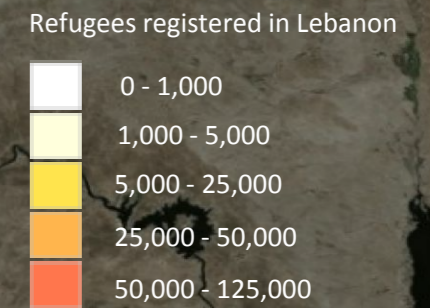

Places of Origin of Syrian Refugees Registered in Lebanon

31 Oct 2013

812,268
Refugees in Lebanon

725,258 Registered

87,010 Awaiting registration

- Legend**
- Country Capital
 - Governorate Capital
 - Boundaries
 - Number of refugees
 - Top 8 locations of origin*