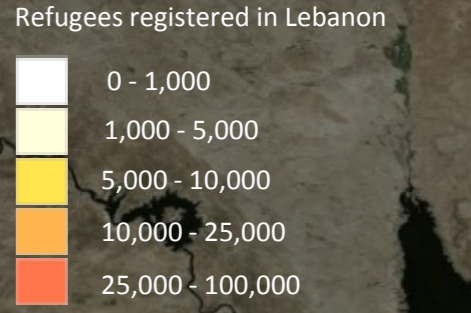

# Places of Origin of Syrian Refugees Registered in Lebanon

31 July 2013

**665,978**  
Refugees in Lebanon

**554,108** Registered

**111,870** Awaiting registration

- Legend
- Country Capital
  - Governorate Capital
  - Boundaries
  - Number of refugees
  - Top 8 locations of origin\*