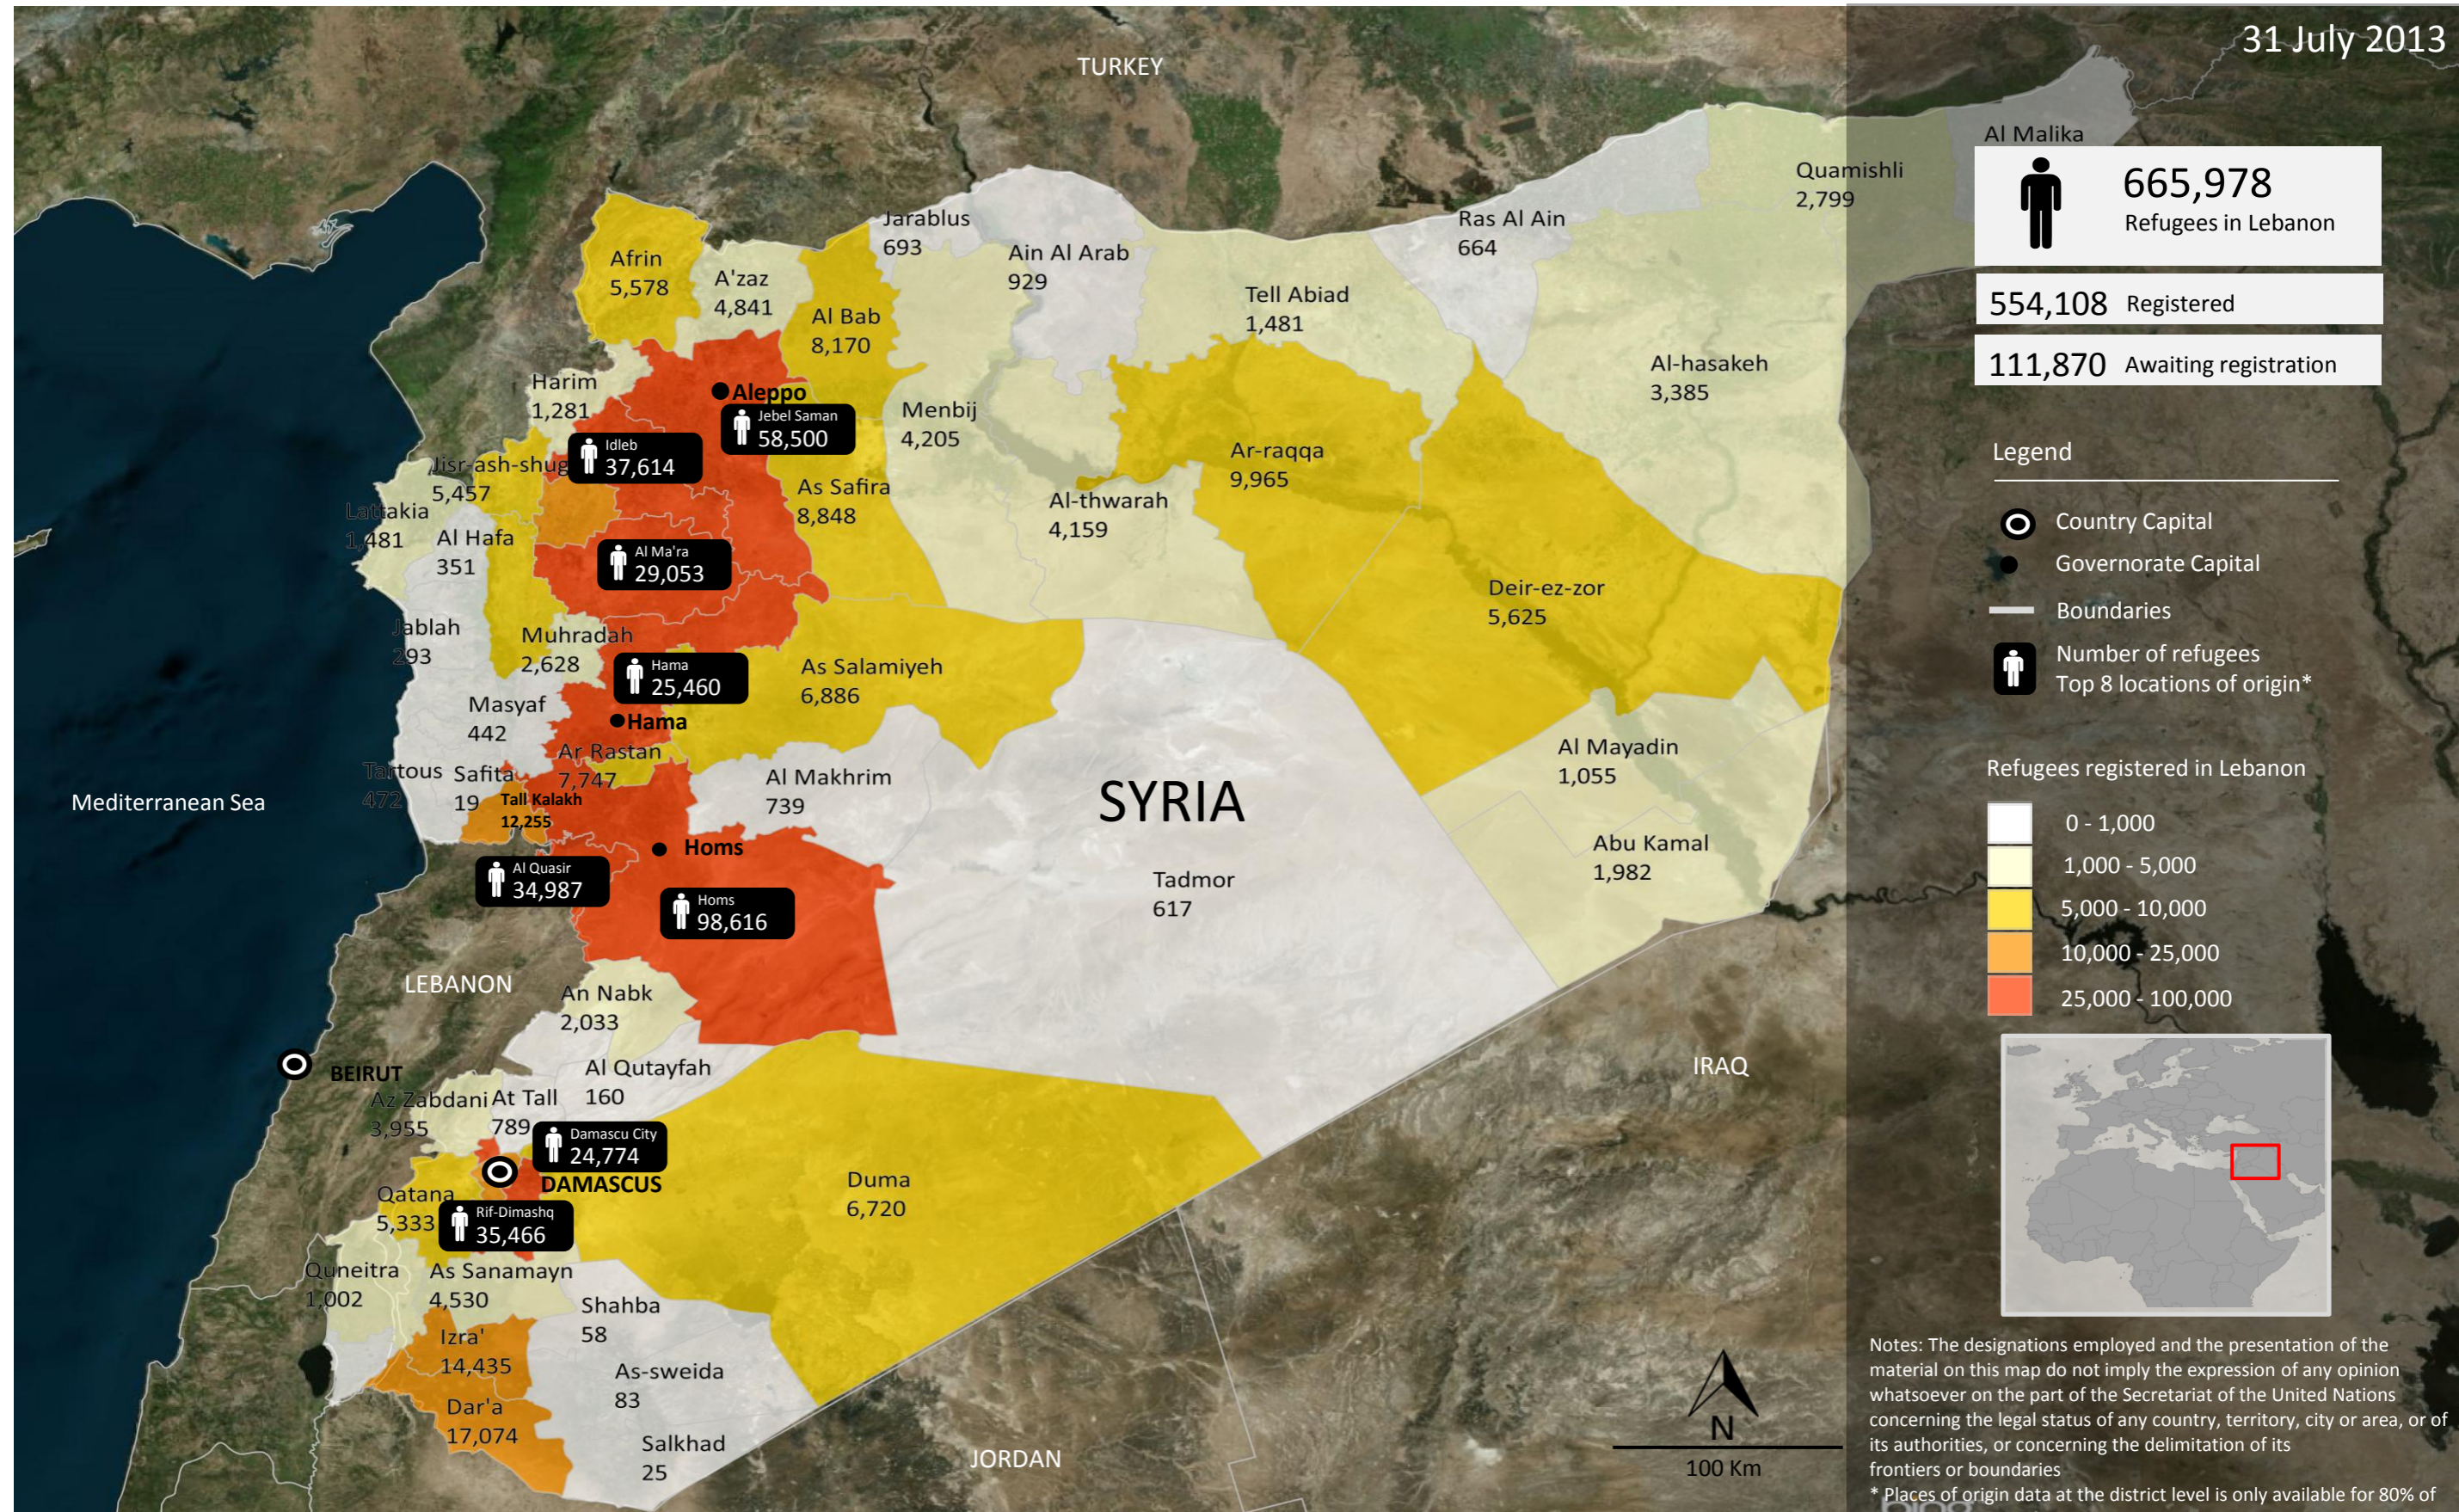

# Places of Origin of Syrian Refugees Registered in Lebanon

31 July 2013

**665,978**  
Refugees in Lebanon

**554,108** Registered

**111,870** Awaiting registration

- Legend
- Country Capital
  - Governorate Capital
  - Boundaries
  - Number of refugees
  - Top 8 locations of origin\*

Notes: The designations employed and the presentation of the material on this map do not imply the expression of any opinion whatsoever on the part of the Secretariat of the United Nations concerning the legal status of any country, territory, city or area, or of its authorities, or concerning the delimitation of its frontiers or boundaries  
 \* Places of origin data at the district level is only available for 80% of registered Syrian refugees.  
 Image courtesy of NASA © 2013 Microsoft Corporation [Terms of Use](#)