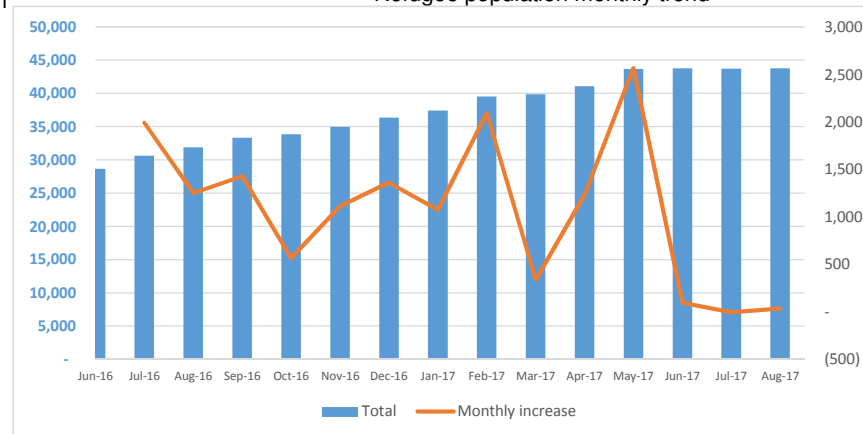

Age and gender of refugee population

Refugee population monthly trend