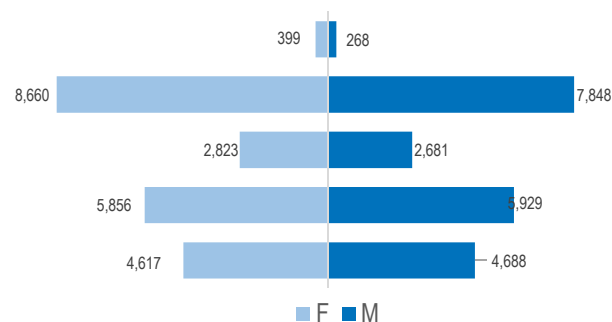

DEMOCRATIC REPUBLIC OF THE CONGO

MONTHLY STATISTICS - BURUNDIAN REFUGEES

Total **43,769**

Situation as of August 31, 2017

Total	43,769
New	40,047
Old	3,722

Province	Locality/City	F 0-4	F 5-11	F 12-17	F 18-59	F 60^	S/ Total	M 0-4	M 5-11	M 5-17	M 18-59	M 60^	S/ Total	Total
Urban														
Kinshasa	Kinshasa	2	5	3	15	1	26	3	6	5	7	3	24	50
Haut-Katanga	Lubumbashi	117	129	165	231	21	663	109	123	178	378	9	797	1,460
Nord Kivu	Goma	39	84	47	150	1	321	44	51	67	121	2	285	606
Sud Kivu	Bukavu	22	18	5	62	3	110	24	33	22	54	2	135	245
Total Urban		180	236	220	458	26	1,120	180	213	272	560	16	1,241	2,361
In Camp														
Sud Kivu	Lusenda camp	3,369	3,980	1,773	5,970	233	15,325	3,411	4,121	1,721	5,202	156	14,611	29,936
Total In Camp		3,369	3,980	1,773	5,970	233	15,325	3,411	4,121	1,721	5,202	156	14,611	29,936
Out of Camp														
Sud Kivu	Sud Kivu(in host families)	765	1,278	657	1,621	93	4,414	820	1,218	522	1,437	44	4,041	8,455
Tanganyika	Kalemie	51	65	27	81	2	226	38	63	30	103	0	234	460
Maniema	Lukolo	25	16	6	60	1	108	31	15	6	102	3	157	265
Sud Kivu	Fizi	137	142	67	247	24	617	125	166	69	275	25	660	1,277
Sud Kivu	Uvira	89	138	71	220	20	538	82	130	59	165	24	460	998
Lomami	Mwene Ditu	0	1	2	3	0	6	1	3	2	2	0	8	14
Kasai Oriental	Katanda(Tshiala)	1	0	0	0	0	1	0	0	0	2	0	2	3
Total out of Camp		1,068	1,640	830	2,232	140	5,910	1,097	1,595	688	2,086	96	5,562	11,472
TOTAL		4,617	5,856	2,823	8,660	399	22,355	4,688	5,929	2,681	7,848	268	21,414	43,769

Source: UNHCR. For more information on refugee statistics in DRC, please contact: DRCIM@UNHCR.ORG