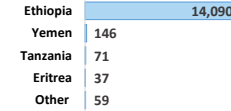

27,992 Registered Individuals

13,589 Refugees

14,403 Asylum-seekers

Country of Origin

Gender and Age Cohort breakdown

Year of Arrival

Specific Needs \*

Individuals - Place of Residence