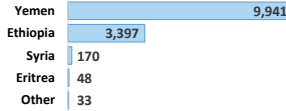

27,992 Registered Individuals

13,589 Refugees

14,403 Asylum-seekers

Country of Origin

Gender and Age Cohort breakdown

Year of Arrival

Specific Needs \*

Individuals - Place of Residence