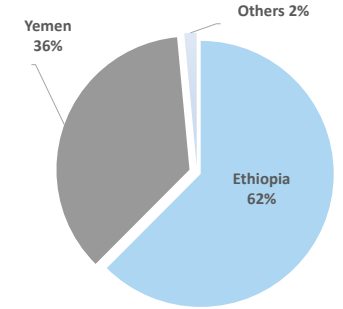

27,992 Registered Individuals

13,589 Refugees

14,403 Asylum-seekers

Country of Origin

Gender and Age Cohort breakdown

Year of Arrival

Specific Needs \*

Individuals - Place of Residence