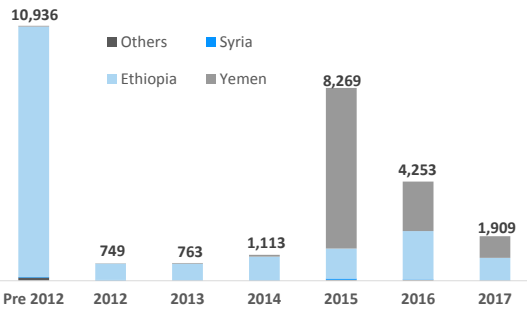

27,992 Registered Individuals

13,589 Refugees

14,403 Asylum-seekers

Country of Origin

Gender and Age Cohort breakdown

Year of Arrival

Specific Needs \*

Individuals - Place of Residence