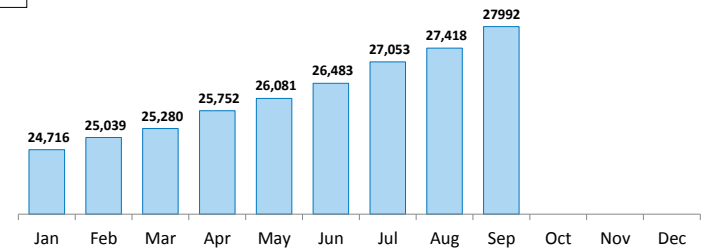

* An individual can have more than one specific need

The boundaries and names shown and the designations used on this map do not imply official endorsement or acceptance by the United Nations.