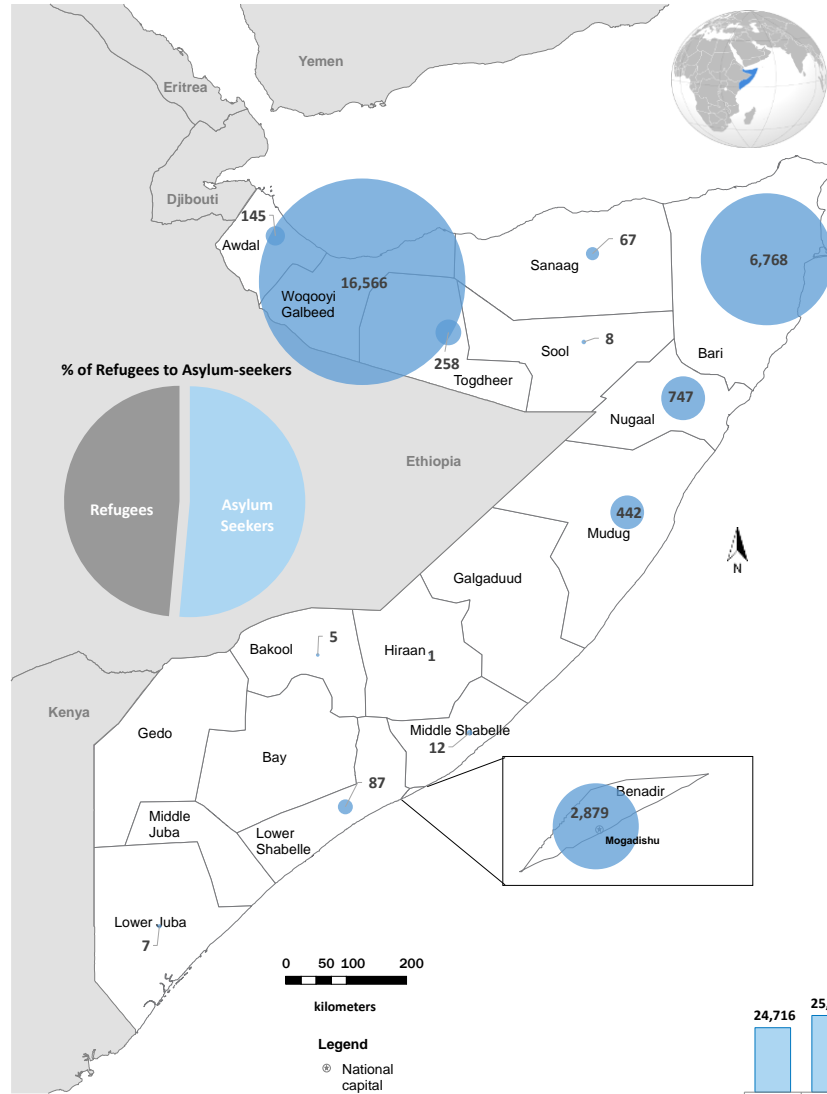

27,992 Registered Individuals

13,589 Refugees

14,403 Asylum-seekers

Country of Origin

Gender and Age Cohort breakdown

Year of Arrival

Specific Needs \*

Individuals - Place of Residence

Active Registration Trend 2017

\* An individual can have more than one specific need

The boundaries and names shown and the designations used on this map do not imply official endorsement or acceptance by the United Nations.