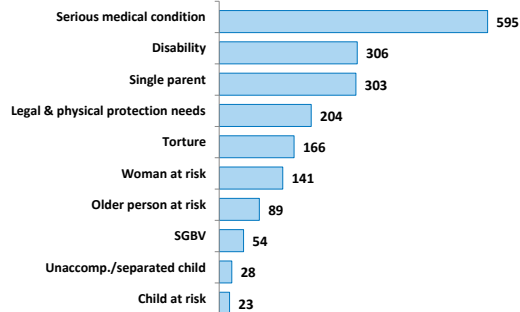

27,992 Registered Individuals

13,589 Refugees

14,403 Asylum-seekers

Country of Origin

Gender and Age Cohort breakdown

Year of Arrival

Specific Needs \*

Individuals - Place of Residence

Active Registration Trend 2017

\* An individual can have more than one specific need

The boundaries and names shown and the designations used on this map do not imply official endorsement or acceptance by the United Nations.