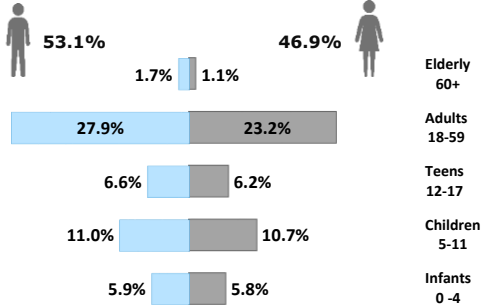

27,992 Registered Individuals

13,589 Refugees

14,403 Asylum-seekers

Country of Origin

Gender and Age Cohort breakdown

Year of Arrival

Specific Needs \*

Individuals - Place of Residence

Active Registration Trend 2017

\* An individual can have more than one specific need

The boundaries and names shown and the designations used on this map do not imply official endorsement or acceptance by the United Nations.