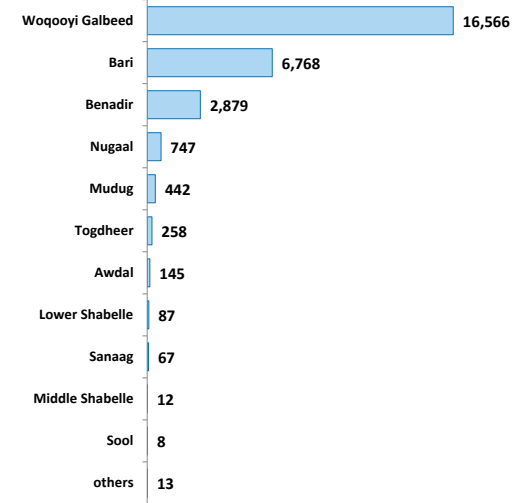

27,992 Registered Individuals

13,589 Refugees

14,403 Asylum-seekers

Country of Origin

Gender and Age Cohort breakdown

Year of Arrival

Specific Needs \*

Individuals - Place of Residence

Active Registration Trend 2017

\* An individual can have more than one specific need

The boundaries and names shown and the designations used on this map do not imply official endorsement or acceptance by the United Nations.