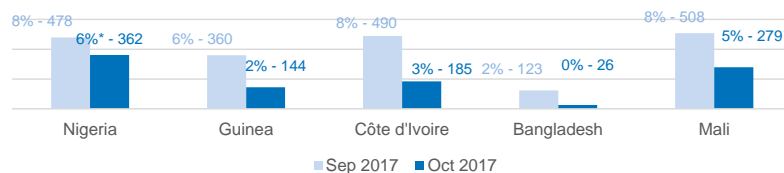

Most common sea arrival nationalities in Italy (comparison with previous month)