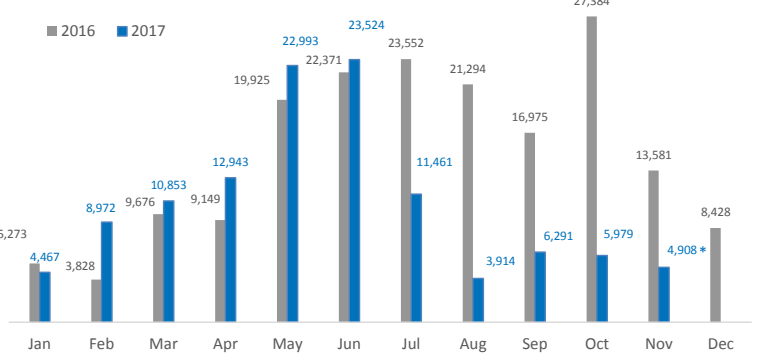

### Estimated # of arrivals during the last seven days

(Based on arrivals or registration figures collected by UNHCR staff)

Mon, 20 Nov 2017	0
Tue, 21 Nov 2017	39
Wed, 22 Nov 2017	8
Thu, 23 Nov 2017	364
Fri, 24 Nov 2017	634
Sat, 25 Nov 2017	683
Sun, 26 Nov 2017	45

### Sea arrivals of last weeks

Persons relocated (as of 26 Nov) **10,052**

### % relocated persons of the 39,600 target\*

\* Out of 39,600 originally foreseen to be relocated from Italy, 34,953 commitments have been legally foreseen in the Council Decisions.

### Arrivals per month

\*(as of 26 Nov 2017)