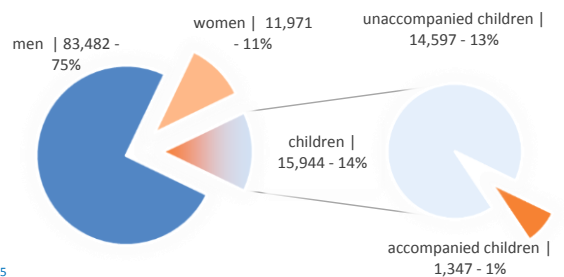

### Arrivals per month

\*(as of 26 Nov 2017)

### Asylum applications

(Applications are not necessarily lodged by new arrivals)

### Most common sea arrival nationalities in Italy (comparison with previous month)

\* % of the monthly total

### Sea arrivals by gender and age - Jan - Oct 2017