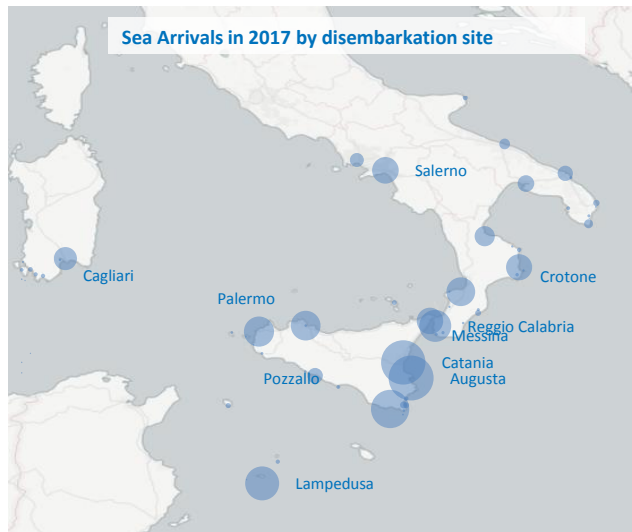

## Italy weekly snapshot - 26 Nov 2017

(The charts below are based on figures from the Italian Ministry of Interior and UNHCR estimates. All figures are provisional and subject to change)

<b>Total arrivals (1 Jan - 26 Nov 2017):</b>	<b>116,305</b>
Total arrivals (1 Jan - 26 Nov 2016):	170,826
<b>Total arrivals 1 Nov - 26 Nov 2017</b>	<b>4,908</b>
Total arrivals 1 Nov - 26 Nov 2016	11,399
<b>Average daily arrivals in November 2017 so far:</b>	<b>189</b>
Average daily arrivals in October 2017:	183

### Sea arrivals of last weeks

Persons relocated (as of 26 Nov) **10,052**

### Most common sea arrival nationalities in Italy (comparison with previous month)

\* % of the monthly total

### Estimated daily sea arrivals in 2017