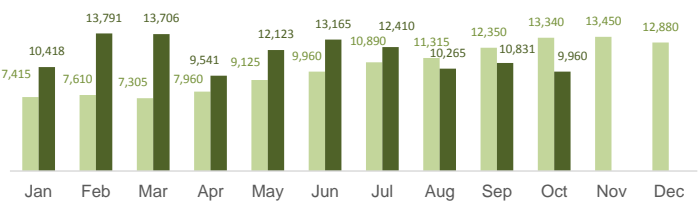

Asylum applications

(Applications are not necessarily lodged by new arrivals)