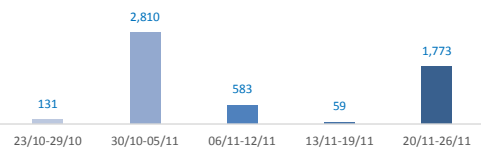

Sea arrivals of last weeks