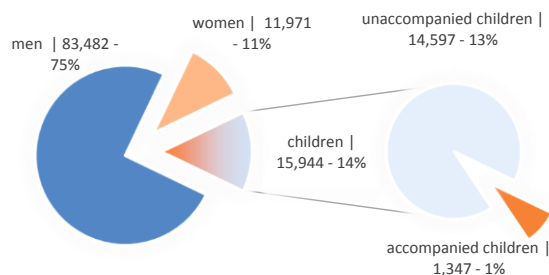

Persons relocated (as of 17 Dec) **10,670**

% relocated persons of the 39,600 target*

* Out of 39,600 originally foreseen to be relocated from Italy, 34,953 commitments have been legally foreseen in the Council Decisions.

Asylum applications

(Applications are not necessarily lodged by new arrivals)

Most common sea arrival nationalities in Italy (comparison with previous month)

* % of the monthly total

Sea arrivals by gender and age - Jan - Oct 2017