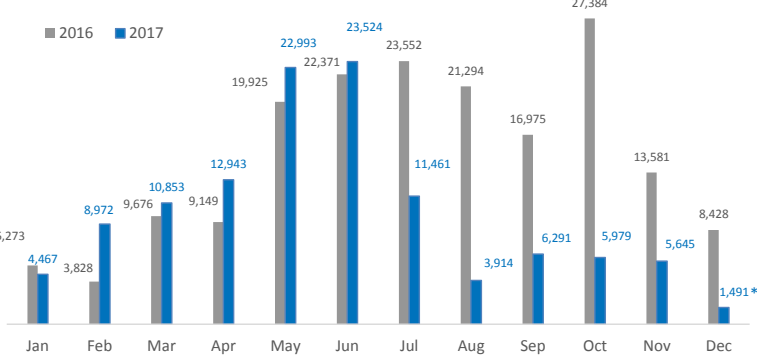

Italy weekly snapshot - 17 Dec 2017

(The charts below are based on figures from the Italian Ministry of Interior and UNHCR estimates. All figures are provisional and subject to change)

Total arrivals (1 Jan - 17 Dec 2017):	118,533
Total arrivals (1 Jan - 17 Dec 2016):	179,469
Total arrivals 1 Dec - 17 Dec 2017	1,491
Total arrivals 1 Dec - 17 Dec 2016	6,461
Average daily arrivals in December 2017 so far:	88
Average daily arrivals in November 2017:	188

Dead and missing in 2017 (as of 17 Dec)	3,081
Dead and missing in 2016 (as of 17 Dec)	4,924
Dead and missing in 2016	5,096

Estimated # of arrivals during the last seven days

(Based on arrivals or registration figures collected by UNHCR staff)

Mon, 11 Dec 2017	76
Tue, 12 Dec 2017	550
Wed, 13 Dec 2017	0
Thu, 14 Dec 2017	44
Fri, 15 Dec 2017	103
Sat, 16 Dec 2017	407
Sun, 17 Dec 2017	0

Arrivals per month

* (as of 17 Dec 2017)

Sea arrivals of last weeks