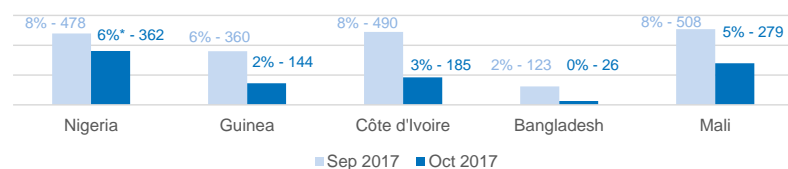

Mon, 11 Dec 2017	76
Tue, 12 Dec 2017	550
Wed, 13 Dec 2017	0
Thu, 14 Dec 2017	44
Fri, 15 Dec 2017	103
Sat, 16 Dec 2017	407
Sun, 17 Dec 2017	0

Arrivals per month

* (as of 17 Dec 2017)

Sea arrivals of last weeks

Persons relocated (as of 17 Dec) **10,670**

% relocated persons of the 39,600 target*

* Out of 39,600 originally foreseen to be relocated from Italy, 34,953 commitments have been legally foreseen in the Council Decisions.

Asylum applications

(Applications are not necessarily lodged by new arrivals)

Most common sea arrival nationalities in Italy (comparison with previous month)

* % of the monthly total

Sea arrivals by gender and age - Jan - Oct 2017