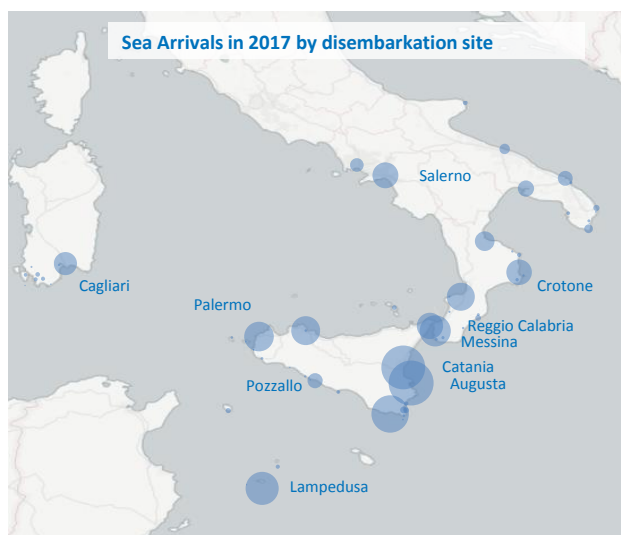

Italy weekly snapshot - 17 Dec 2017

(The charts below are based on figures from the Italian Ministry of Interior and UNHCR estimates. All figures are provisional and subject to change)

Total arrivals (1 Jan - 17 Dec 2017):	118,533
Total arrivals (1 Jan - 17 Dec 2016):	179,469
Total arrivals 1 Dec - 17 Dec 2017	1,491
Total arrivals 1 Dec - 17 Dec 2016	6,461
Average daily arrivals in December 2017 so far:	88
Average daily arrivals in November 2017:	188

Dead and missing in 2017 (as of 17 Dec)	3,081
Dead and missing in 2016 (as of 17 Dec)	4,924
Dead and missing in 2016	5,096

Estimated # of arrivals during the last seven days

(Based on arrivals or registration figures collected by UNHCR staff)

Mon, 11 Dec 2017	76
Tue, 12 Dec 2017	550
Wed, 13 Dec 2017	0
Thu, 14 Dec 2017	44
Fri, 15 Dec 2017	103
Sat, 16 Dec 2017	407
Sun, 17 Dec 2017	0