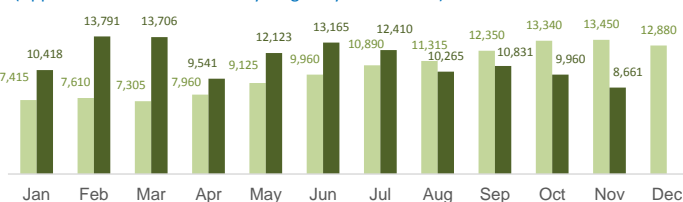

Italy weekly snapshot - 17 Dec 2017

(The charts below are based on figures from the Italian Ministry of Interior and UNHCR estimates. All figures are provisional and subject to change)

Total arrivals (1 Jan - 17 Dec 2017):	118,533
Total arrivals (1 Jan - 17 Dec 2016):	179,469
Total arrivals 1 Dec - 17 Dec 2017	1,491
Total arrivals 1 Dec - 17 Dec 2016	6,461
Average daily arrivals in December 2017 so far:	88
Average daily arrivals in November 2017:	188

Mon, 11 Dec 2017	76
Tue, 12 Dec 2017	550
Wed, 13 Dec 2017	0
Thu, 14 Dec 2017	44
Fri, 15 Dec 2017	103
Sat, 16 Dec 2017	407
Sun, 17 Dec 2017	0

Arrivals per month

* (as of 17 Dec 2017)

Sea arrivals of last weeks

Persons relocated (as of 17 Dec) **10,670**

% relocated persons of the 39,600 target*

* Out of 39,600 originally foreseen to be relocated from Italy, 34,953 commitments have been legally foreseen in the Council Decisions.

Asylum applications

(Applications are not necessarily lodged by new arrivals)

Most common sea arrival nationalities in Italy (comparison with previous month)

* % of the monthly total

Sea arrivals by gender and age - Jan - Oct 2017