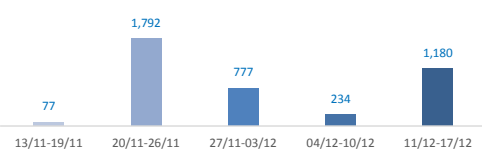

Italy weekly snapshot - 17 Dec 2017

(The charts below are based on figures from the Italian Ministry of Interior and UNHCR estimates. All figures are provisional and subject to change)

Total arrivals (1 Jan - 17 Dec 2017):	118,533
Total arrivals (1 Jan - 17 Dec 2016):	179,469
Total arrivals 1 Dec - 17 Dec 2017	1,491
Total arrivals 1 Dec - 17 Dec 2016	6,461
Average daily arrivals in December 2017 so far:	88
Average daily arrivals in November 2017:	188

Mon, 11 Dec 2017	76
Tue, 12 Dec 2017	550
Wed, 13 Dec 2017	0
Thu, 14 Dec 2017	44
Fri, 15 Dec 2017	103
Sat, 16 Dec 2017	407
Sun, 17 Dec 2017	0

Arrivals per month

* (as of 17 Dec 2017)

Sea arrivals of last weeks

Persons relocated (as of 17 Dec) **10,670**

% relocated persons of the 39,600 target*

* Out of 39,600 originally foreseen to be relocated from Italy, 34,953 commitments have been legally foreseen in the Council Decisions.