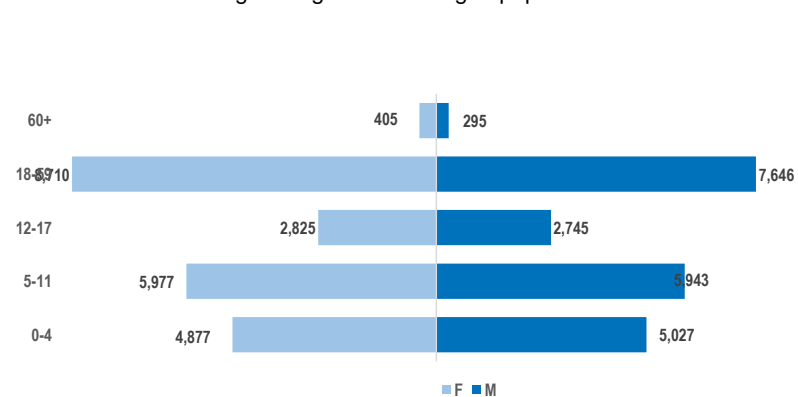

DEMOCRATIC REPUBLIC OF THE CONGO

MONTHLY STATISTICS - BURUNDIAN REFUGEES

Total

44,450

Total	44,450
New	40,797
Old	3,653

Situation as of December 31, 2017

Province	Locality/City	F 0-4	F 5-11	F 12-17	F 18-59	F 60^	S/ Total	M 0-4	M 5-11	M 5-17	M 18-59	M 60^	S/ Total	Total
Registered before may 2015														
Urban														
Kinshasa	Kinshasa	2	5	3	15	1	26	3	6	5	7	3	24	50
Haut-Katanga	Lubumbashi	58	64	29	136	2	289	68	58	39	104	9	278	567
Nord Kivu	Goma	39	80	46	139	1	305	46	54	60	112	2	274	579
Sud Kivu	Bukavu	22	18	5	62	3	110	24	33	22	54	2	135	245
Total Urban		121	167	83	352	7	730	141	151	126	277	16	711	1,441
In Camp														
Sud Kivu	Lusenda+Mulongwe camps	3,876	4,282	1,972	6,421	262	16,813	4,009	4,410	1,915	5,480	185	15,999	32,812
Total In Camp		3,876	4,282	1,972	6,421	262	16,813	4,009	4,410	1,915	5,480	185	15,999	32,812
Registered after may 2015														
Out of Camp														
Sud Kivu	Sud Kivu(in host families)	577	1,166	597	1,326	89	3,755	600	1,005	538	1,240	42	3,425	7,180
Tanganyika	Kalemie	51	65	27	81	2	226	38	63	30	103	0	234	460
Maniema	Lukolo	25	16	6	60	1	108	31	15	6	102	3	157	265
Sud Kivu	Fizi	137	142	67	247	24	617	125	166	69	275	25	660	1,277
Sud Kivu	Uvira	89	138	71	220	20	538	82	130	59	165	24	460	998
Lomami	Mwene Ditu	0	1	2	3	0	6	1	3	2	2	0	8	14
Kasai Oriental	Katanda(Tshiala)	1	0	0	0	0	1	0	0	0	2	0	2	3
Total out of Camp		880	1,528	770	1,937	136	5,251	877	1,382	704	1,889	94	4,946	10,197
TOTAL		4,877	5,977	2,825	8,710	405	22,794	5,027	5,943	2,745	7,646	295	21,656	44,450

Refugee Population Biometrically Enrolled through BIO-REGISTRATOR except Kinshasa,Goma and Lubumbashi where they are enrolled with BIMS: 43480

Age and gender of refugee population

Refugee population monthly trend