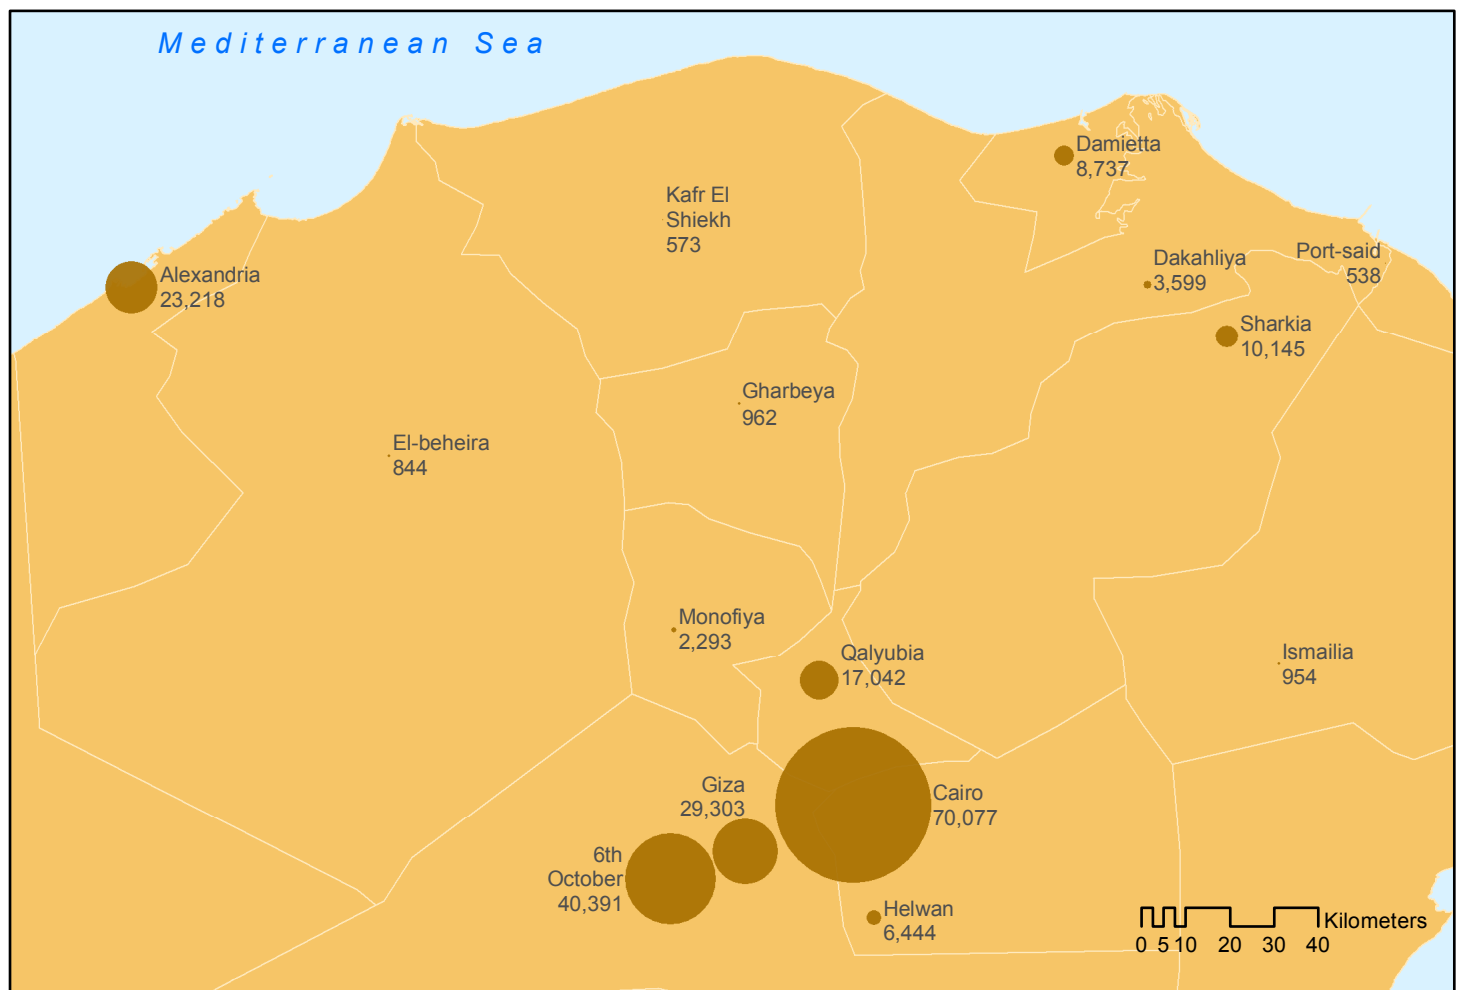

# UNHCR Egypt Monthly Statistical Report

as of 31 December 2017

**Total Population 219,212**

**Asylum Seekers\* 177,102**

**Refugees 42,110**

**Syrians 126,688**      **Other Nationalities 92,524**

## BREAKDOWN BY COUNTRY OF ORIGIN

TOTAL ASYLUM SEEKERS REFUGEES

**SYRIA 126,688**  
120,520 6,168

**ERITREA 12,693**  
9,966 2,727

**SUDAN 35,737**  
18,439 17,298

**SOUTH SUDAN 10,077**  
4,830 5,247

**ETHIOPIA 14,452**  
11,776 2,676

**OTHERS (53 Countries) 19,565**  
11,571 7,994

## TOTAL IN 2017

**ARRIVAL 32,142**  
**SYRIANS 16,264**  
**OTHER NATIONALITIES 15,878**

**REGISTERED 50,228**  
**SYRIANS 23,657**  
**OTHER NATIONALITIES 26,571**

\* All Syrians who have approached UNHCR Egypt after 2011 are registered as asylum seekers and do not undergo refugee status determination but are considered as Refugees