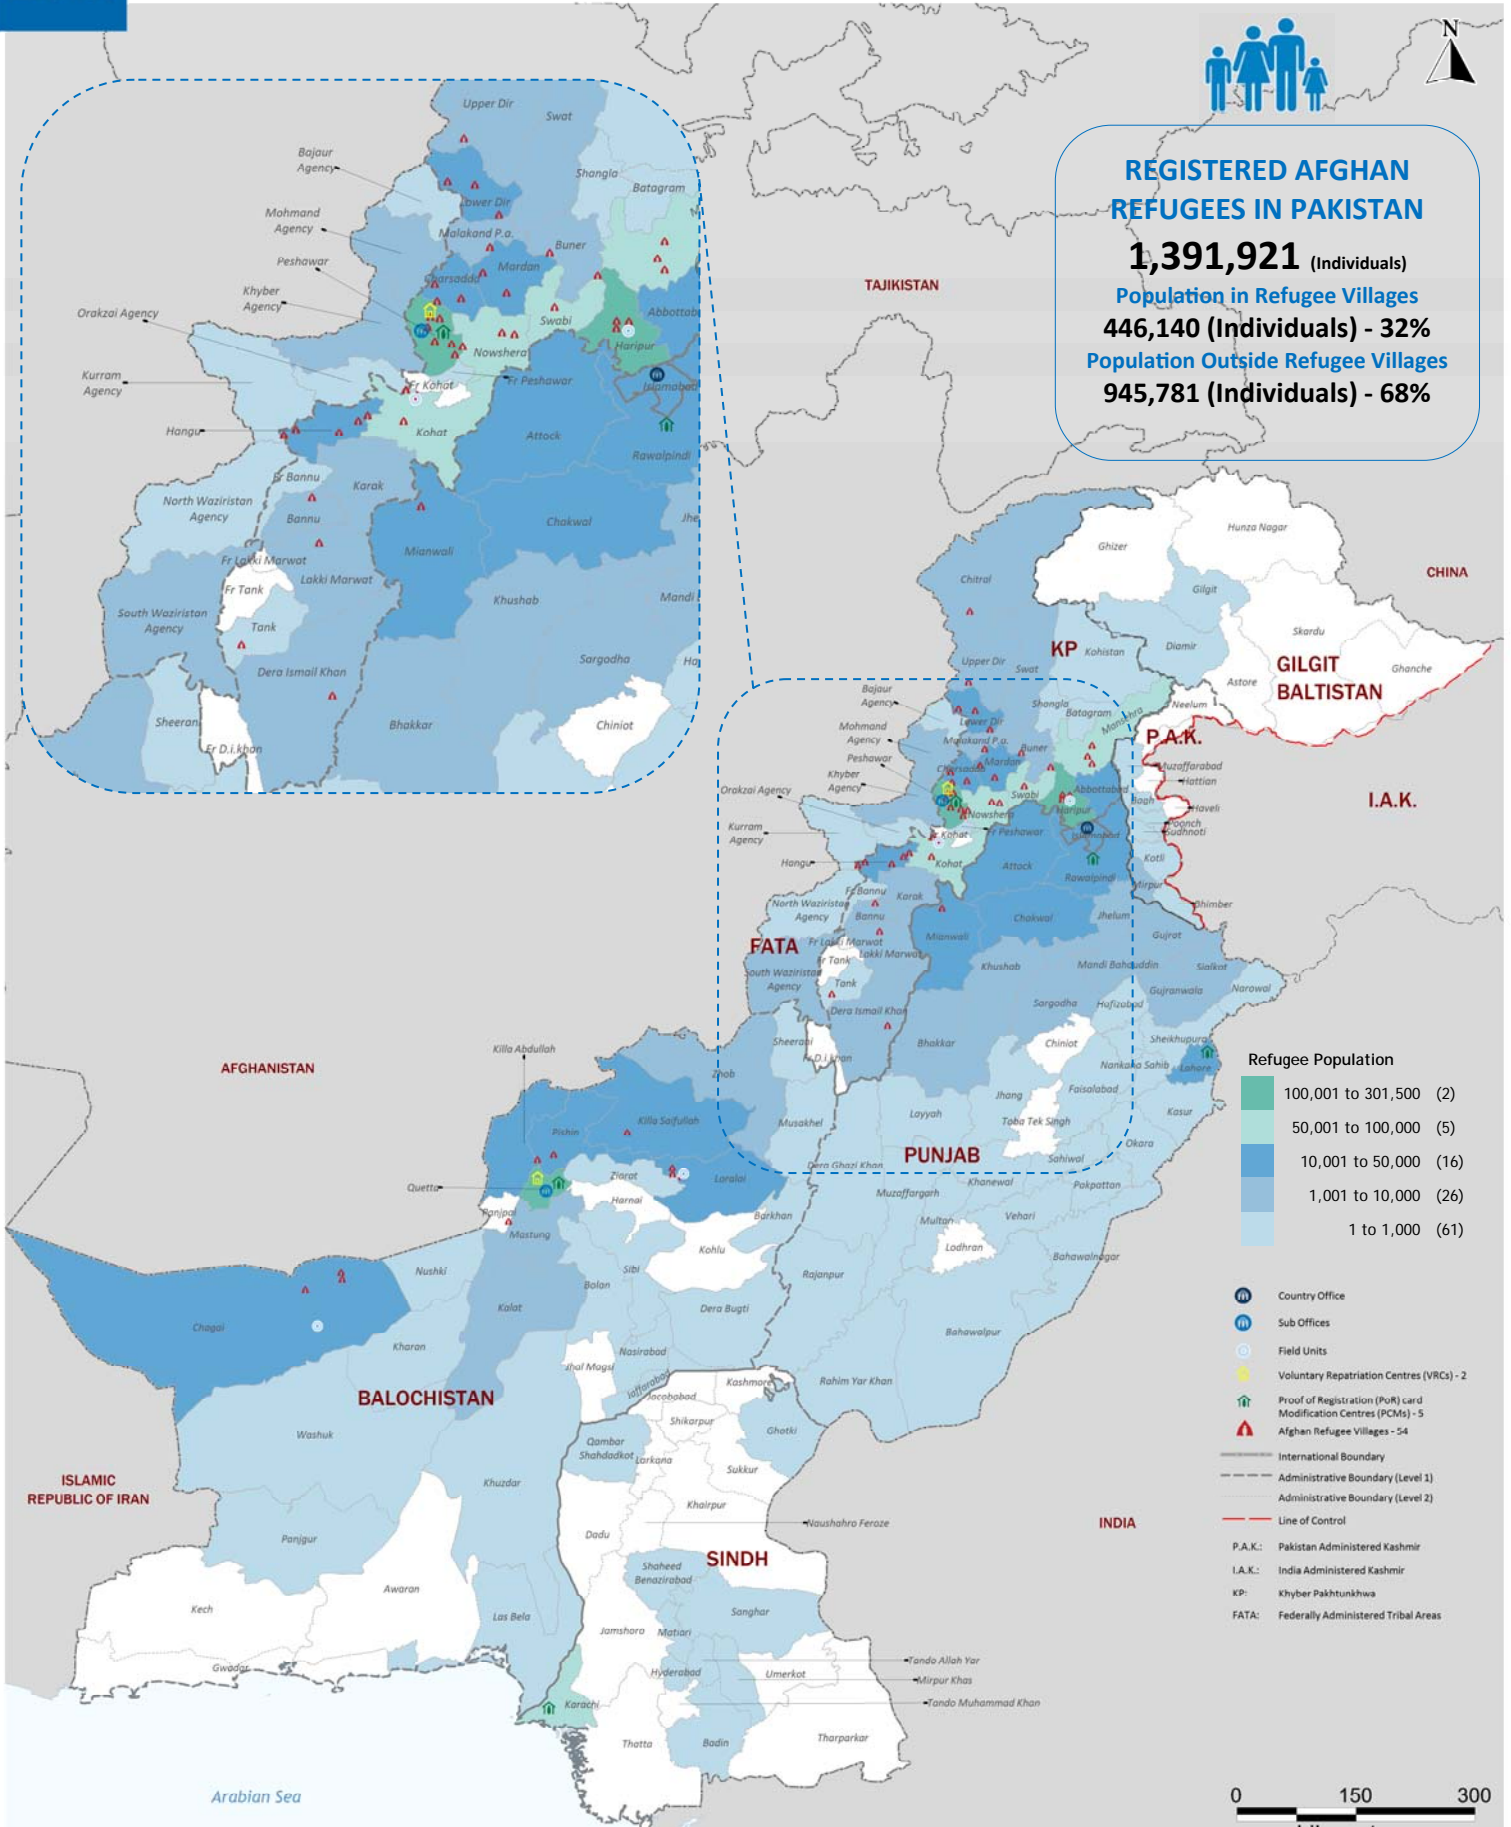

REGISTERED AFGHAN REFUGEES IN PAKISTAN

1,391,921 (Individuals)

Population in Refugee Villages
446,140 (Individuals) - 32%

Population Outside Refugee Villages
945,781 (Individuals) - 68%

The boundaries and names shown and the designations used on this map do not imply official endorsement or acceptance by the United Nations