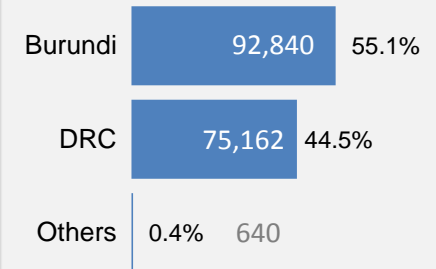

Rwanda

Population of Concern to UNHCR

as of 31 March 2018

Population Figures

Active Total **177,369**
Refugees **168,642**
Asylum Seekers (Pending) **8,727**

CoO Breakdown

Age Breakdown

Monthly Registration Trends