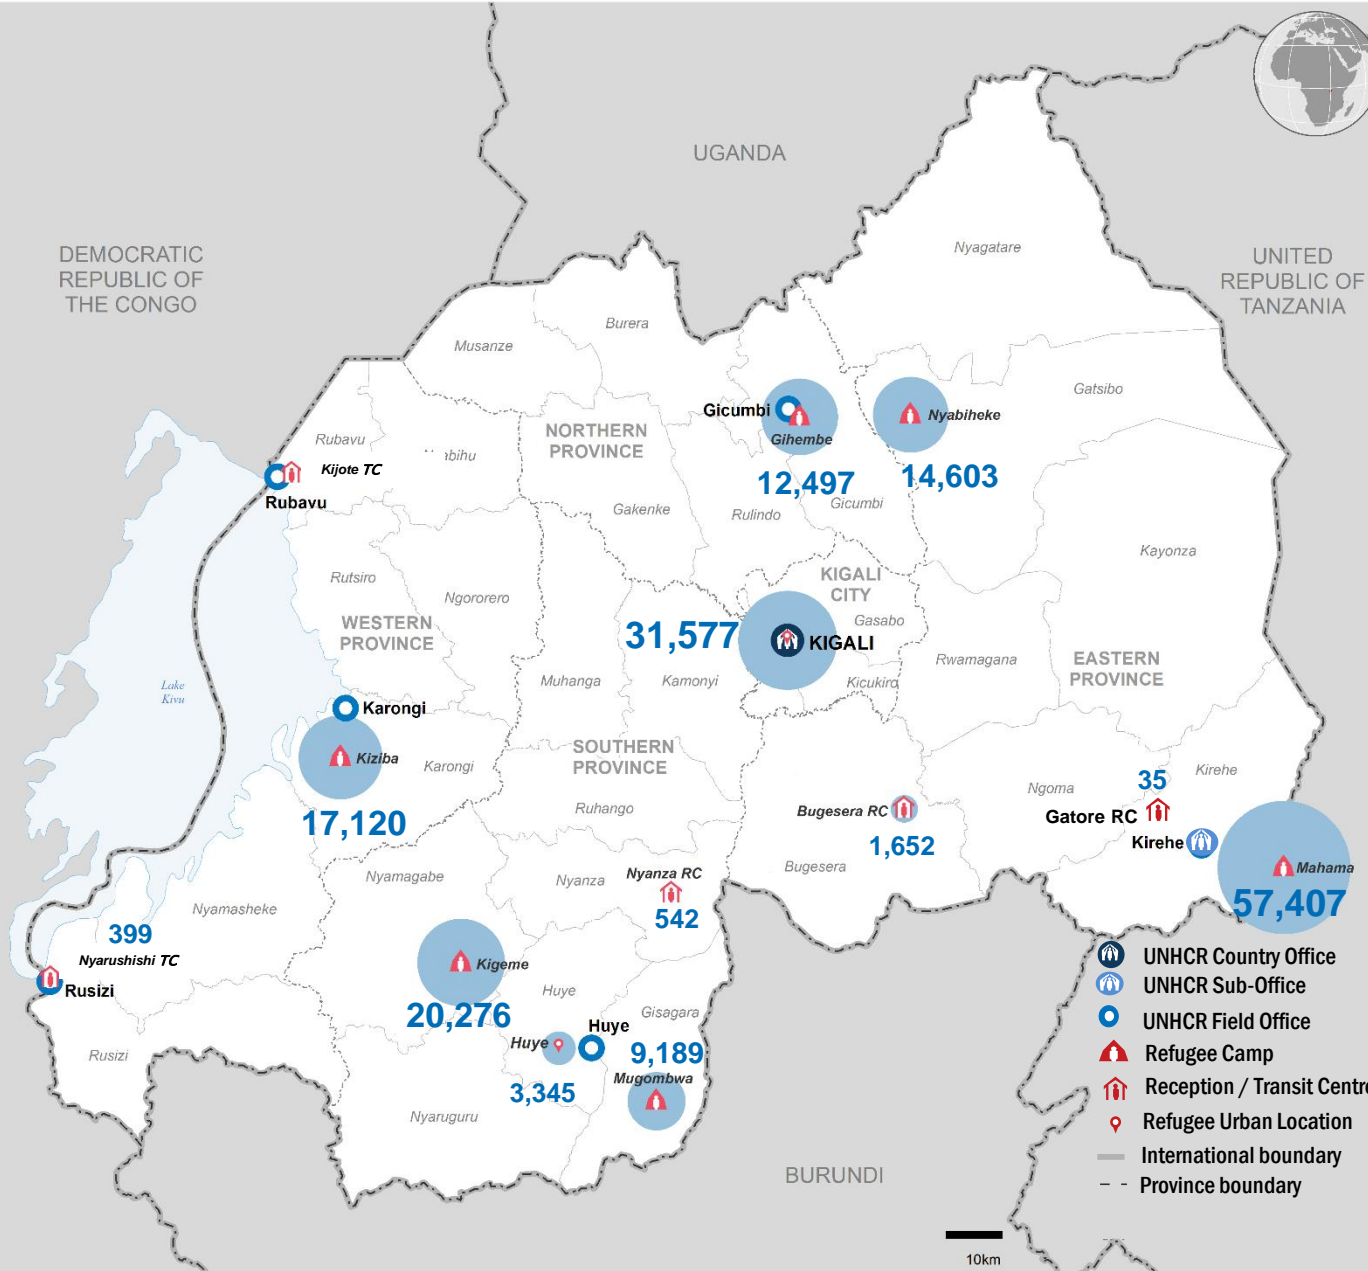

# Rwanda

## Population of Concern to UNHCR

as of 31 March 2018

### Population Figures

Active Total **177,369**  
 Refugees **168,642**  
 Asylum Seekers (Pending) **8,727**

### Age Breakdown