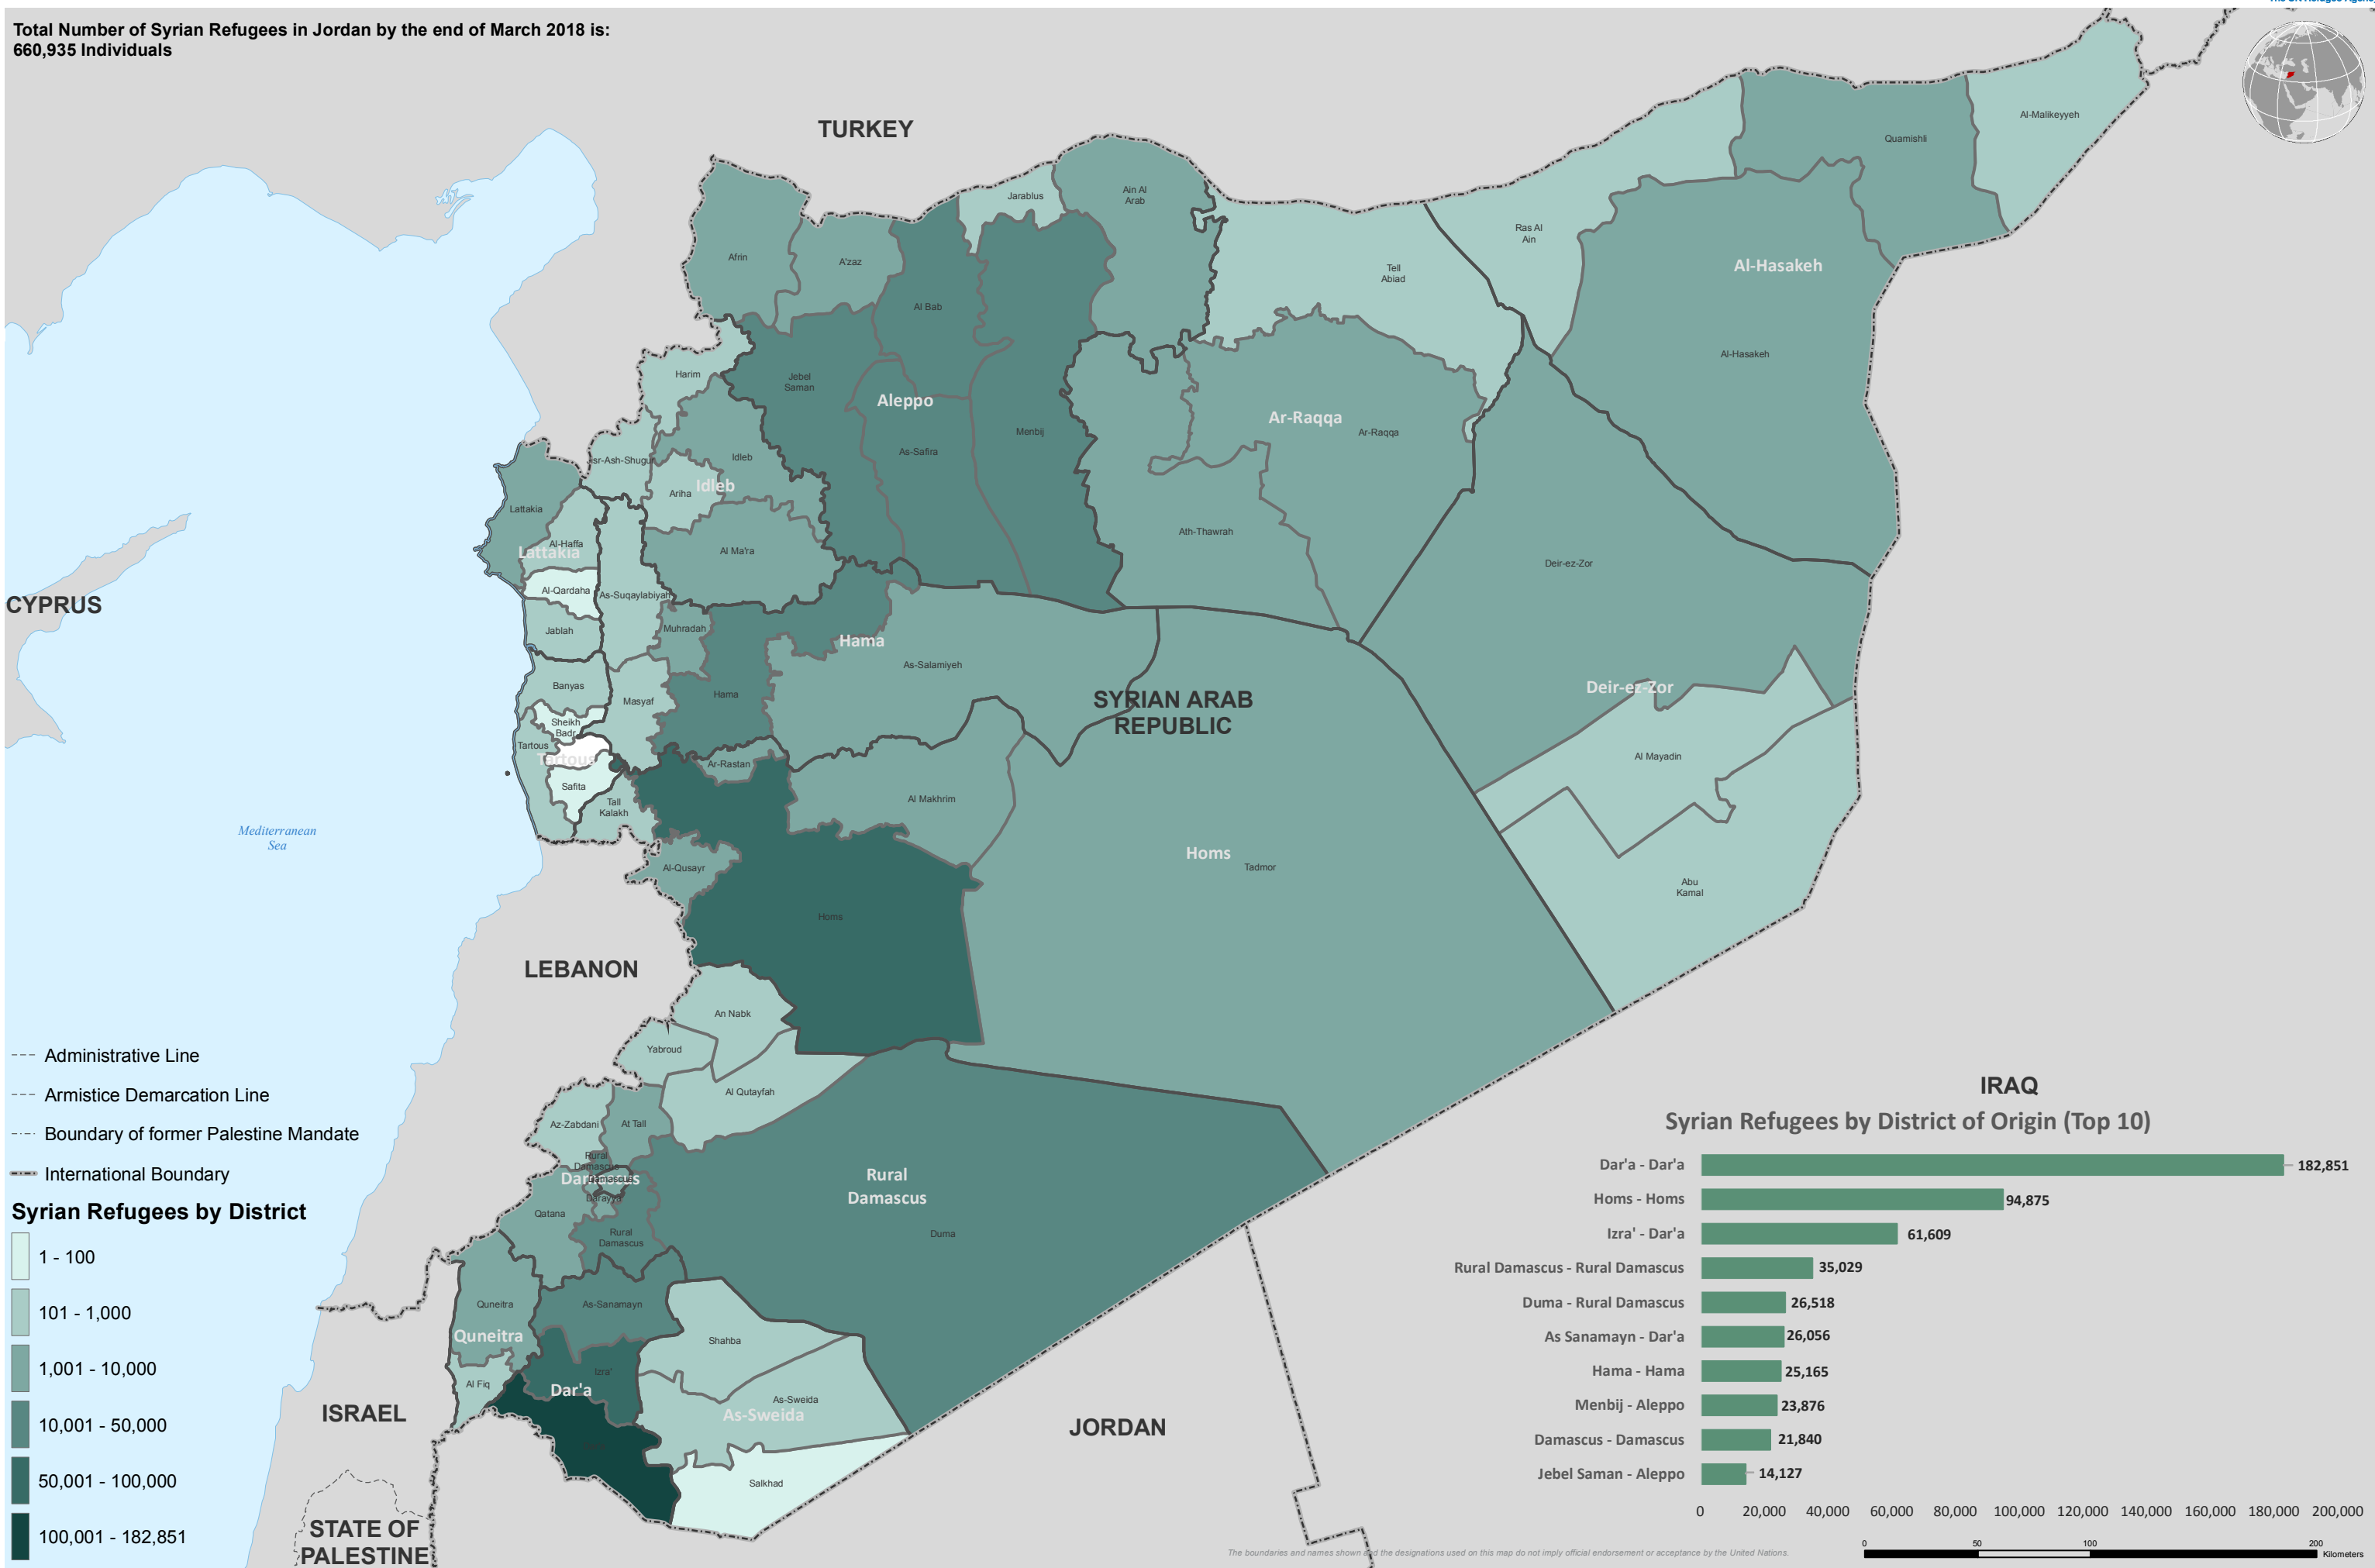

Syrian Refugees in Jordan by Origin (District Level)

by end of March 2018

Total Number of Syrian Refugees in Jordan by the end of March 2018 is:
660,935 Individuals