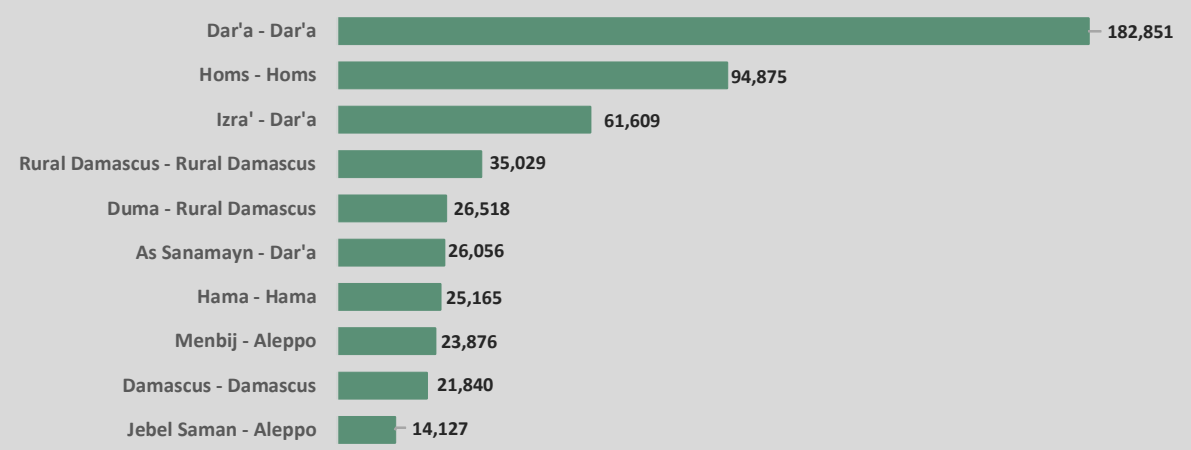

Syrian Refugees by District of Origin (Top 10)